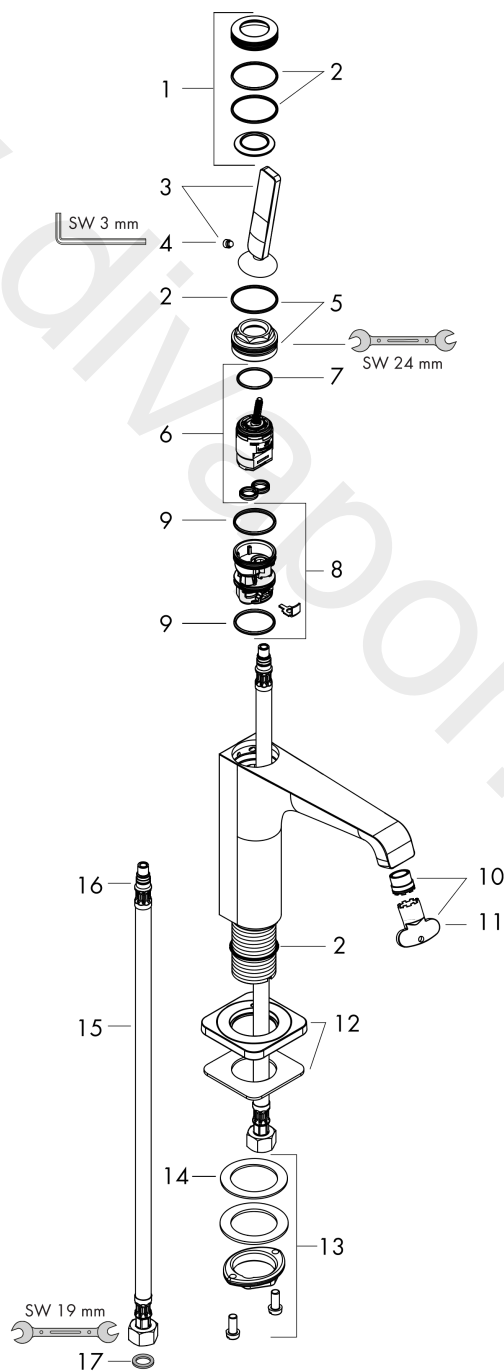

AXOR Citterio E

Single lever basin mixer 90 with pin handle for hand wash basins with waste set

Finish: **Brushed Nickel** Article Number: **36102820**

product features

- consists of: single lever basin mixer, waste set
- ComfortZone 90
- projection: 135 mm
- spout height: 90 mm
- handle variant: pin handle
- spray type: laminar spray
- maximum flow rate at 3 bar: 5 l/min
- ceramic cartridge
- suitable for continuous flow water heaters
- non-closing waste set
- connection type: G 3/8 connections
- connection dimension: DN15
- EU taxonomy: max. 6 l/min - Substantial Contribution (SC)
- WRAS 2110072
- WRAS 2110072 - Approval letter

Finish: **Brushed Nickel** Article Number: **36102820**

Flowchart

AXOR Citterio E
Single lever basin mixer 90 with pin handle for hand wash basins with waste set
 Finish: **Brushed Nickel** Article Number: **36102820**

Exploded Drawing

Year of production: >11/16

AXOR Citterio E

Single lever basin mixer 90 with pin handle for hand wash basins with waste set

Finish: **Brushed Nickel** Article Number: **36102820**

Spare part list

Year of production: >11/16

Pos.		Article Number	Price	PU
1	escutcheon	92188820	£ 96,00	1
2	O-ring 30x1,5	98433000	£ 3,30	1
3	handle	92189820	£ 76,50	1
4	hollow set screw M6x6	97660000	£ 3,30	1
5	nut	95667000	£ 25,00	1
6	cartridge, assy	96339000	£ 79,00	1
7	O-ring 21,95x1,78	95169000	£ 3,30	1
8	adapter for cartridge	95289000	£ 25,00	1
9	O-ring 26x2	98147000	£ 3,30	1
10	aerator laminar M16,5x1 (5 l/min)	95382000	£ 43,00	1
11	special tool	98987000	£ 9,00	1
12	escutcheon	92190820	£ 96,00	1
13	fixing set (Ø 32)	13961000	£ 25,00	1
14	lever collar	97548000	£ 3,30	1
15	connection hose 450 mm M8x0,75 G3/8	97206000	£ 35,00	1
16	O-ring 7x1,5	98422000	£ 3,30	1
17	sealing set	95581000	£ 6,10	1
a	waste	50001000	£ 71,00	1
b	plug	92313000	£ 9,00	1
c	fixation extension 35 mm	13898000	£ 79,00	1