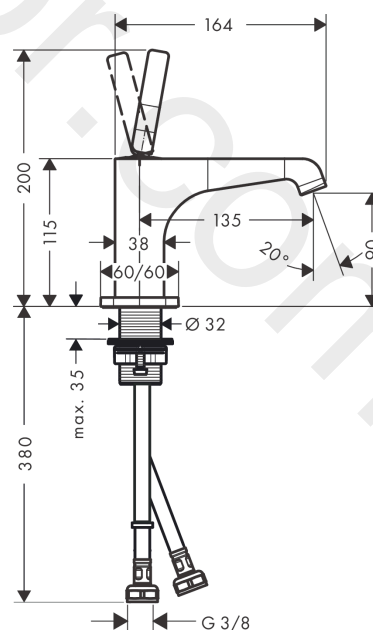

Scale drawing