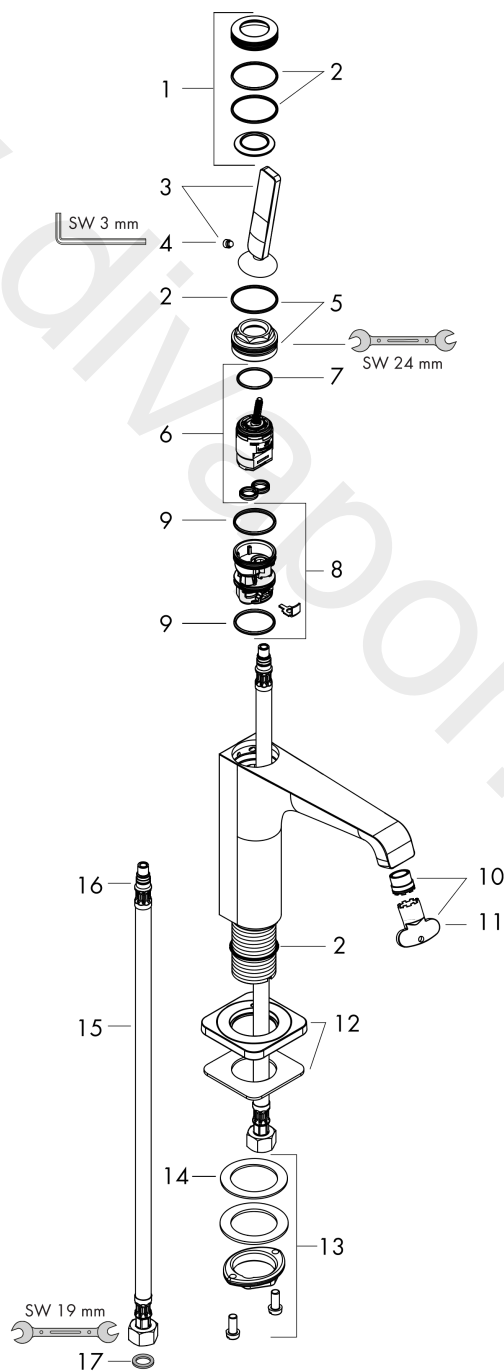

AXOR Citterio E

Single lever basin mixer 90 with pin handle for hand wash basins with waste set

Finish: Polished Black Chrome Article Number: 36102330

product features

- consists of: single lever basin mixer, waste set
- ComfortZone 90
- projection: 135 mm
- spout height: 90 mm
- handle variant: pin handle
- spray type: laminar spray
- maximum flow rate at 3 bar: 5 l/min
- ceramic cartridge
- suitable for continuous flow water heaters
- non-closing waste set
- connection type: G 3/8 connections
- connection dimension: DN15
- EU taxonomy: max. 6 l/min - Substantial Contribution (SC)
- WRAS 2110072
- WRAS 2110072 - Approval letter

Finish: Polished Black Chrome Article Number: 36102330

Flowchart

AXOR Citterio E
Single lever basin mixer 90 with pin handle for hand wash basins with waste set
 Finish: **Polished Black Chrome** Article Number: **36102330**

Exploded Drawing

Year of production: >11/16

AXOR Citterio E

Single lever basin mixer 90 with pin handle for hand wash basins with waste set

Finish: Polished Black Chrome Article Number: 36102330

Spare part list

Year of production: >11/16

Pos.		Article Number	Price	PU
1	escutcheon	92188330	£ 96,00	1
2	O-ring 30x1,5	98433000	£ 3,30	1
3	handle	92189330	£ 76,00	1
4	hollow set screw M6x6	97660000	£ 3,30	1
5	nut	95667000	£ 25,00	1
6	cartridge, assy	96339000	£ 79,00	1
7	O-ring 21,95x1,78	95169000	£ 3,30	1
8	adapter for cartridge	95289000	£ 25,00	1
9	O-ring 26x2	98147000	£ 3,30	1
10	aerator laminar M16,5x1 (5 l/min)	95382000	£ 43,00	1
11	special tool	98987000	£ 9,00	1
12	escutcheon	92190330	£ 96,00	1
13	fixing set (Ø 32)	13961000	£ 25,00	1
14	lever collar	97548000	£ 3,30	1
15	connection hose 450 mm M8x0,75 G3/8	97206000	£ 35,00	1
16	O-ring 7x1,5	98422000	£ 3,30	1
17	sealing set	95581000	£ 6,10	1
a	waste	50001000	£ 71,00	1
b	plug	92313000	£ 9,00	1
c	fixation extension 35 mm	13898000	£ 79,00	1