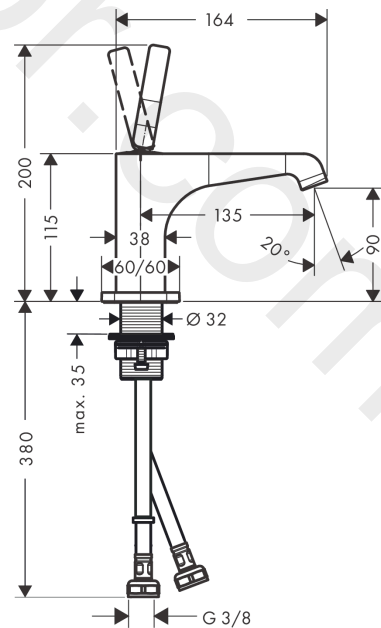

### product features

- consists of: single lever basin mixer, waste set
- ComfortZone 90
- projection: 135 mm
- spout height: 90 mm
- handle variant: pin handle
- spray type: laminar spray
- maximum flow rate at 3 bar: 5 l/min
- ceramic cartridge
- suitable for continuous flow water heaters
- non-closing waste set
- connection type: G 3/8 connections
- connection dimension: DN15
- EU taxonomy: max. 6 l/min - Substantial Contribution (SC)
- WRAS 2110072
- WRAS 2110072 - Approval letter

### Scale drawing