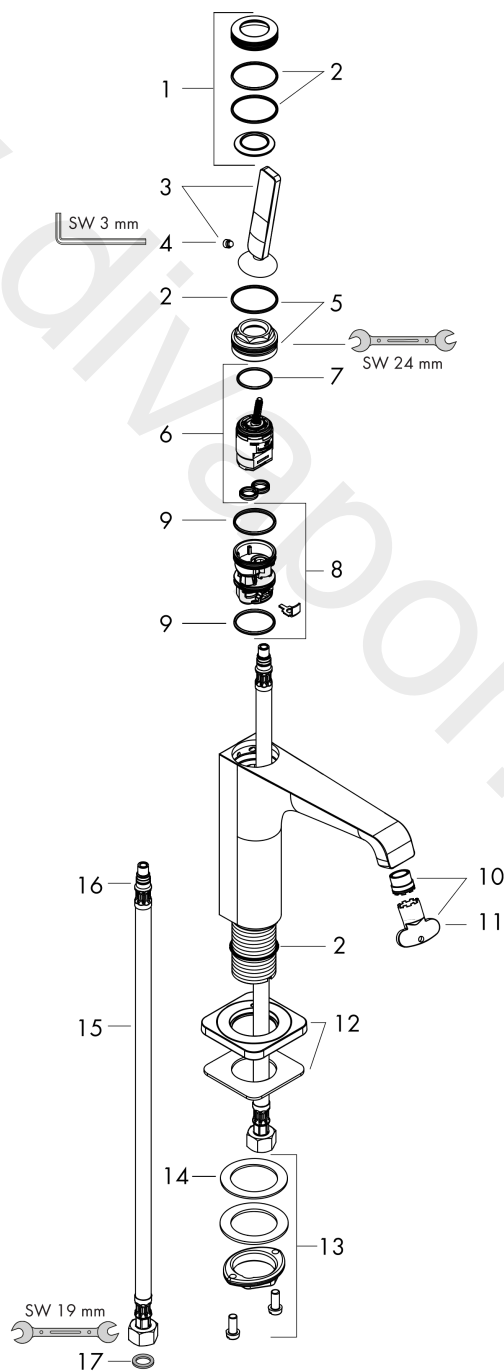

## Exploded Drawing

Year of production: >11/16

### Spare part list

Year of production: >11/16

| Pos. |                                     | Article Number | Price   | PU |
|------|-------------------------------------|----------------|---------|----|
| 1    | escutcheon                          | 92188310       | £ 96,00 | 1  |
| 2    | O-ring 30x1,5                       | 98433000       | £ 3,30  | 1  |
| 3    | handle                              | 92189310       | £ 76,00 | 1  |
| 4    | hollow set screw M6x6               | 97660000       | £ 3,30  | 1  |
| 5    | nut                                 | 95667000       | £ 25,00 | 1  |
| 6    | cartridge, assy                     | 96339000       | £ 79,00 | 1  |
| 7    | O-ring 21,95x1,78                   | 95169000       | £ 3,30  | 1  |
| 8    | adapter for cartridge               | 95289000       | £ 25,00 | 1  |
| 9    | O-ring 26x2                         | 98147000       | £ 3,30  | 1  |
| 10   | aerator laminar M16,5x1 (5 l/min)   | 95382000       | £ 43,00 | 1  |
| 11   | special tool                        | 98987000       | £ 9,00  | 1  |
| 12   | escutcheon                          | 92190310       | £ 96,00 | 1  |
| 13   | fixing set (Ø 32)                   | 13961000       | £ 25,00 | 1  |
| 14   | lever collar                        | 97548000       | £ 3,30  | 1  |
| 15   | connection hose 450 mm M8x0,75 G3/8 | 97206000       | £ 35,00 | 1  |
| 16   | O-ring 7x1,5                        | 98422000       | £ 3,30  | 1  |
| 17   | sealing set                         | 95581000       | £ 6,10  | 1  |
| a    | waste                               | 50001000       | £ 71,00 | 1  |
| b    | plug                                | 92313000       | £ 9,00  | 1  |
| c    | fixation extension 35 mm            | 13898000       | £ 79,00 | 1  |