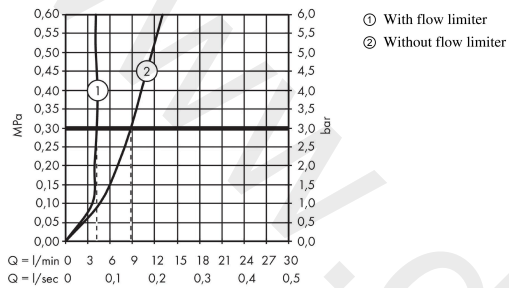

AXOR Citterio E

Single lever basin mixer 90 with pin handle for hand wash basins with waste set

Finish: **Brushed Red Gold** Article Number: **36102310**

Flowchart