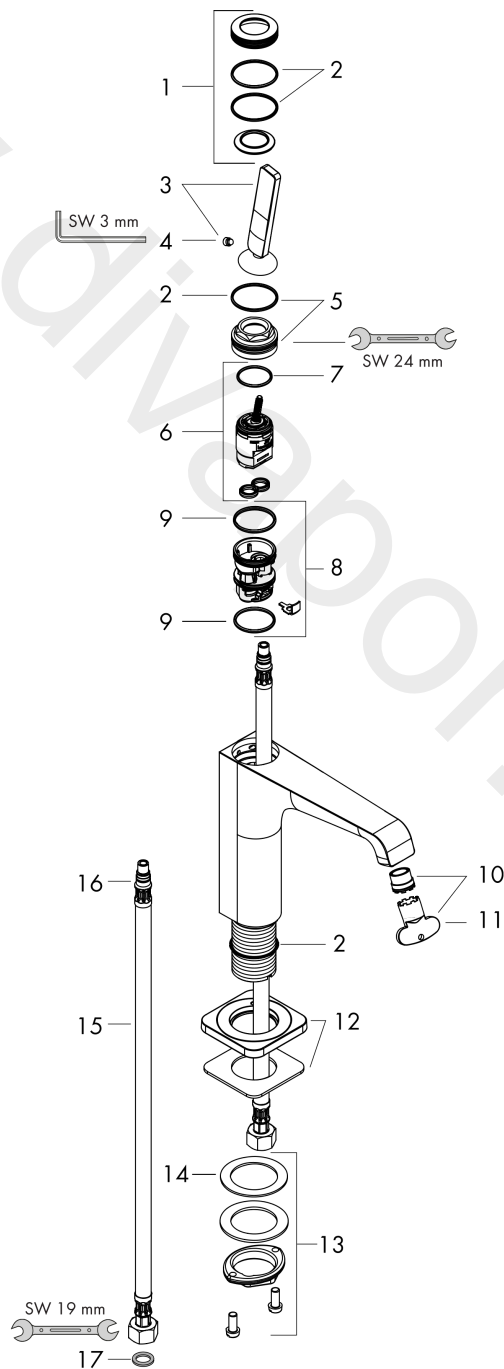

AXOR Citterio E

Single lever basin mixer 90 with pin handle for hand wash basins with waste set

Surfaces: Article Number: 36102260

Exploded Drawing

Year of production: 11/16 - 12/19

AXOR Citterio E

Single lever basin mixer 90 with pin handle for hand wash basins with waste set

Surfaces: Article Number: **36102260**

Spare part list

Year of production: **11/16 - 12/19**

Pos.		Article Number	Price	PU
1	escutcheon	92188260	£ 96,00	1
2	O-ring 30x1,5	98433000	£ 3,30	1
3	handle	92189260	£ 76,00	1
4	hollow set screw M6x6	97660000	£ 3,30	1
5	nut	95667000	£ 25,00	1
6	cartridge, assy	96339000	£ 79,00	1
7	O-ring 21,95x1,78	95169000	£ 3,30	1
8	adapter for cartridge	95289000	£ 25,00	1
9	O-ring 26x2	98147000	£ 3,30	1
10	aerator laminar M16,5x1 (5 l/min)	95382000	£ 43,00	1
11	special tool	98987000	£ 9,00	1
12	escutcheon	92190260	£ 96,00	1
13	fixing set (Ø 32)	13961000	£ 25,00	1
14	lever collar	97548000	£ 3,30	1
15	connection hose 450 mm M8x0,75 G3/8	97206000	£ 35,00	1
16	O-ring 7x1,5	98422000	£ 3,30	1
17	sealing set	95581000	£ 6,10	1
a	waste	50001000	£ 71,00	1
b	plug	92313000	£ 9,00	1
c	fixation extension 35 mm	13898000	£ 79,00	1