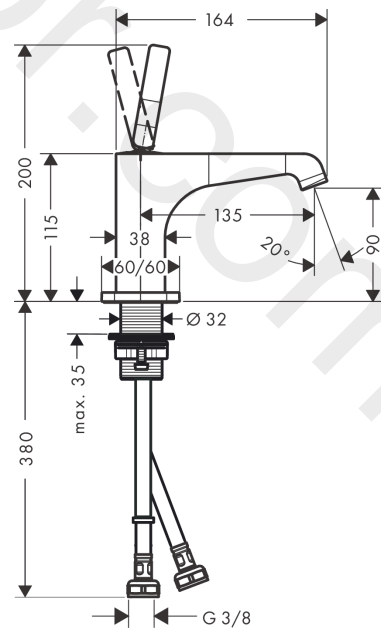

AXOR Citterio E

Single lever basin mixer 90 with pin handle for hand wash basins with waste set

Finish: **Brushed Gold Optic** Article Number: **36102250**

product features

- consists of: single lever basin mixer, waste set
- ComfortZone 90
- projection: 135 mm
- spout height: 90 mm
- handle variant: pin handle
- spray type: laminar spray
- maximum flow rate at 3 bar: 5 l/min
- ceramic cartridge
- suitable for continuous flow water heaters
- non-closing waste set
- connection type: G 3/8 connections
- connection dimension: DN15
- EU taxonomy: max. 6 l/min - Substantial Contribution (SC)
- WRAS 2110072
- WRAS 2110072 - Approval letter

Article Details

Price excl. VAT

662,50 £

Technology

Product image

Scale drawing

AXOR Citterio E

Single lever basin mixer 90 with pin handle for hand wash basins with waste set

Exploded Drawing

Year of production: >11/16

AXOR Citterio E

Single lever basin mixer 90 with pin handle for hand wash basins with waste set

Finish: **Brushed Gold Optic** Article Number: **36102250**

Spare part list

Year of production: >11/16

Pos.		Article Number	Price	PU
1	escutcheon	92188250	£ 96,00	1
2	O-ring 30x1,5	98433000	£ 3,30	1
3	handle	92189250	£ 76,50	1
4	hollow set screw M6x6	97660000	£ 3,30	1
5	nut	95667000	£ 25,00	1
6	cartridge, assy	96339000	£ 79,00	1
7	O-ring 21,95x1,78	95169000	£ 3,30	1
8	adapter for cartridge	95289000	£ 25,00	1
9	O-ring 26x2	98147000	£ 3,30	1
10	aerator laminar M16,5x1 (5 l/min)	95382000	£ 43,00	1
11	special tool	98987000	£ 9,00	1
12	escutcheon	92190250	£ 96,00	1
13	fixing set (Ø 32)	13961000	£ 25,00	1
14	lever collar	97548000	£ 3,30	1
15	connection hose 450 mm M8x0,75 G3/8	97206000	£ 35,00	1
16	O-ring 7x1,5	98422000	£ 3,30	1
17	sealing set	95581000	£ 6,10	1
a	waste	50001000	£ 71,00	1
b	plug	92313000	£ 9,00	1
c	fixation extension 35 mm	13898000	£ 79,00	1