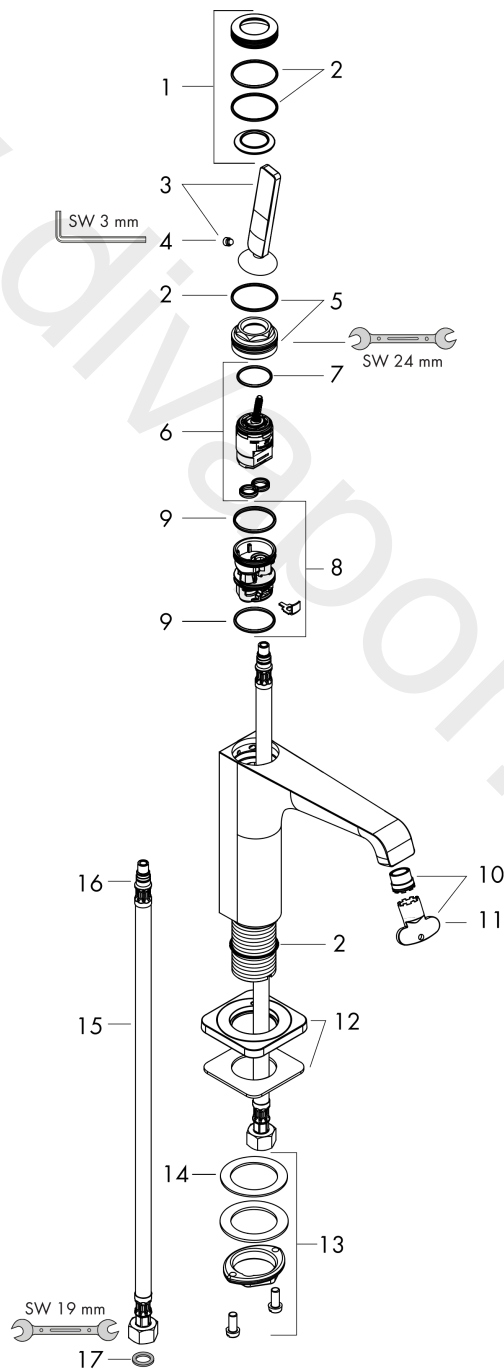

AXOR Citterio E

Single lever basin mixer 90 with pin handle for hand wash basins with waste set

Finish: **Brushed Gold Optic** Article Number: **36102250**

product features

- consists of: single lever basin mixer, waste set
- ComfortZone 90
- projection: 135 mm
- spout height: 90 mm
- handle variant: pin handle
- spray type: laminar spray
- maximum flow rate at 3 bar: 5 l/min
- ceramic cartridge
- suitable for continuous flow water heaters
- non-closing waste set
- connection type: G 3/8 connections
- connection dimension: DN15
- EU taxonomy: max. 6 l/min - Substantial Contribution (SC)
- WRAS 2110072
- WRAS 2110072 - Approval letter

Finish: **Brushed Gold Optic** Article Number: **36102250**

Flowchart

AXOR Citterio E
Single lever basin mixer 90 with pin handle for hand wash basins with waste set
 Finish: **Brushed Gold Optic** Article Number: **36102250**

Exploded Drawing

Year of production: >11/16

AXOR Citterio E

Single lever basin mixer 90 with pin handle for hand wash basins with waste set

Finish: **Brushed Gold Optic** Article Number: **36102250**

Spare part list

Year of production: >11/16

Pos.		Article Number	Price	PU
1	escutcheon	92188250	£ 96,00	1
2	O-ring 30x1,5	98433000	£ 3,30	1
3	handle	92189250	£ 76,50	1
4	hollow set screw M6x6	97660000	£ 3,30	1
5	nut	95667000	£ 25,00	1
6	cartridge, assy	96339000	£ 79,00	1
7	O-ring 21,95x1,78	95169000	£ 3,30	1
8	adapter for cartridge	95289000	£ 25,00	1
9	O-ring 26x2	98147000	£ 3,30	1
10	aerator laminar M16,5x1 (5 l/min)	95382000	£ 43,00	1
11	special tool	98987000	£ 9,00	1
12	escutcheon	92190250	£ 96,00	1
13	fixing set (Ø 32)	13961000	£ 25,00	1
14	lever collar	97548000	£ 3,30	1
15	connection hose 450 mm M8x0,75 G3/8	97206000	£ 35,00	1
16	O-ring 7x1,5	98422000	£ 3,30	1
17	sealing set	95581000	£ 6,10	1
a	waste	50001000	£ 71,00	1
b	plug	92313000	£ 9,00	1
c	fixation extension 35 mm	13898000	£ 79,00	1