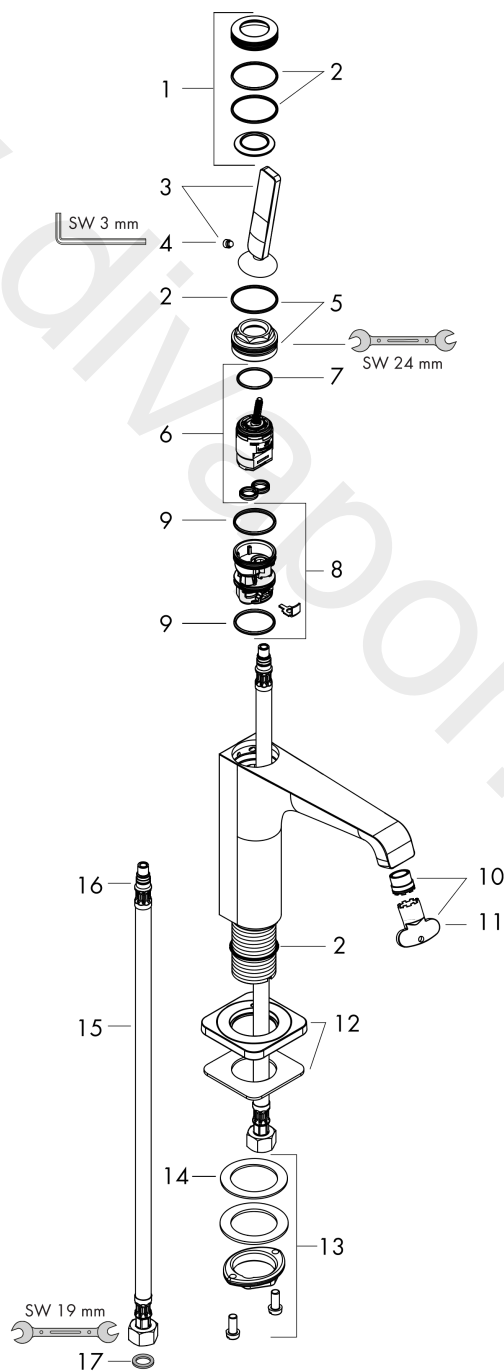

### product features

- consists of: single lever basin mixer, waste set
- ComfortZone 90
- projection: 135 mm
- spout height: 90 mm
- handle variant: pin handle
- spray type: laminar spray
- maximum flow rate at 3 bar: 5 l/min
- ceramic cartridge
- suitable for continuous flow water heaters
- non-closing waste set
- connection type: G 3/8 connections
- connection dimension: DN15
- EU taxonomy: max. 6 l/min - Substantial Contribution (SC)
- WRAS 2110072
- WRAS 2110072 - Approval letter

### Flowchart

**AXOR Citterio E**  
**Single lever basin mixer 90 with pin handle for hand wash basins with waste set**  
 Finish: **Brushed Bronze** Article Number: **36102140**

## Exploded Drawing

Year of production: >11/16

### Spare part list

Year of production: >11/16

Pos.		Article Number	Price	PU
1	escutcheon	92188140	£ 96,00	1
2	O-ring 30x1,5	98433000	£ 3,30	1
3	handle	92189140	£ 76,00	1
4	hollow set screw M6x6	97660000	£ 3,30	1
5	nut	95667000	£ 25,00	1
6	cartridge, assy	96339000	£ 79,00	1
7	O-ring 21,95x1,78	95169000	£ 3,30	1
8	adapter for cartridge	95289000	£ 25,00	1
9	O-ring 26x2	98147000	£ 3,30	1
10	aerator laminar M16,5x1 (5 l/min)	95382000	£ 43,00	1
11	special tool	98987000	£ 9,00	1
12	escutcheon	92190140	£ 96,00	1
13	fixing set (Ø 32)	13961000	£ 25,00	1
14	lever collar	97548000	£ 3,30	1
15	connection hose 450 mm M8x0,75 G3/8	97206000	£ 35,00	1
16	O-ring 7x1,5	98422000	£ 3,30	1
17	sealing set	95581000	£ 6,10	1
a	waste	50001000	£ 71,00	1
b	plug	92313000	£ 9,00	1
c	fixation extension 35 mm	13898000	£ 79,00	1