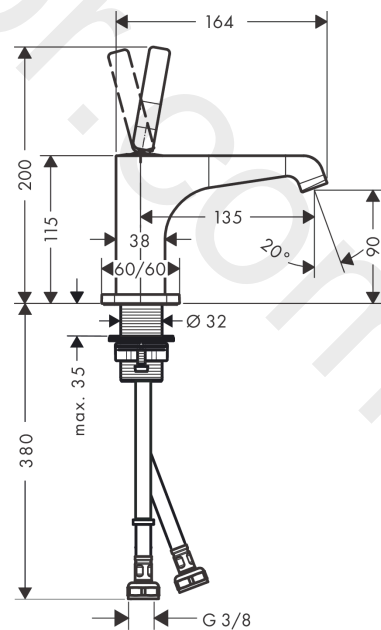

### product features

- consists of: single lever basin mixer, waste set
- ComfortZone 90
- projection: 135 mm
- spout height: 90 mm
- handle variant: pin handle
- spray type: laminar spray
- maximum flow rate at 3 bar: 5 l/min
- ceramic cartridge
- suitable for continuous flow water heaters
- non-closing waste set
- connection type: G 3/8 connections
- connection dimension: DN15
- EU taxonomy: max. 6 l/min - Substantial Contribution (SC)
- WRAS 2110072
- WRAS 2110072 - Approval letter

### Scale drawing