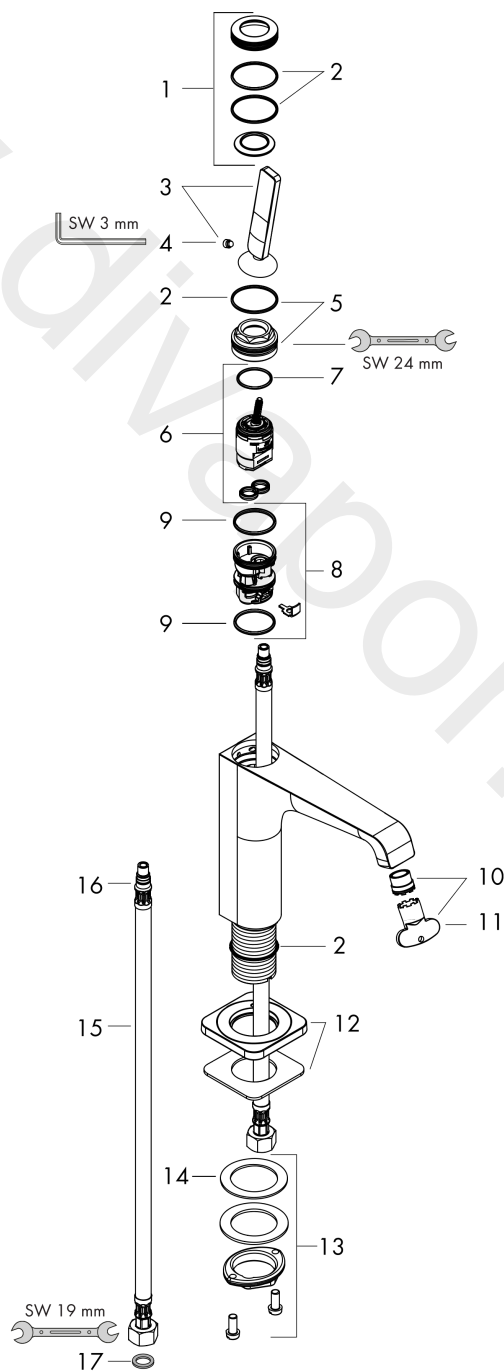

AXOR Citterio E

Single lever basin mixer 90 with pin handle for hand wash basins with waste set

Surfaces: Article Number: 36102130

Exploded Drawing

Year of production: 11/16 - 12/19

AXOR Citterio E

Single lever basin mixer 90 with pin handle for hand wash basins with waste set

Surfaces: Article Number: **36102130**

Spare part list

Year of production: **11/16 - 12/19**

Pos.		Article Number	Price	PU
1	escutcheon	92188130	£ 96,00	1
2	O-ring 30x1,5	98433000	£ 3,30	1
3	handle	92189130	£ 76,50	1
4	hollow set screw M6x6	97660000	£ 3,30	1
5	nut	95667000	£ 25,00	1
6	cartridge, assy	96339000	£ 79,00	1
7	O-ring 21,95x1,78	95169000	£ 3,30	1
8	adapter for cartridge	95289000	£ 25,00	1
9	O-ring 26x2	98147000	£ 3,30	1
10	aerator laminar M16,5x1 (5 l/min)	95382000	£ 43,00	1
11	special tool	98987000	£ 9,00	1
12	escutcheon	92190130	£ 96,00	1
13	fixing set (Ø 32)	13961000	£ 25,00	1
14	lever collar	97548000	£ 3,30	1
15	connection hose 450 mm M8x0,75 G3/8	97206000	£ 35,00	1
16	O-ring 7x1,5	98422000	£ 3,30	1
17	sealing set	95581000	£ 6,10	1
a	waste	50001000	£ 71,00	1
b	plug	92313000	£ 9,00	1
c	fixation extension 35 mm	13898000	£ 79,00	1