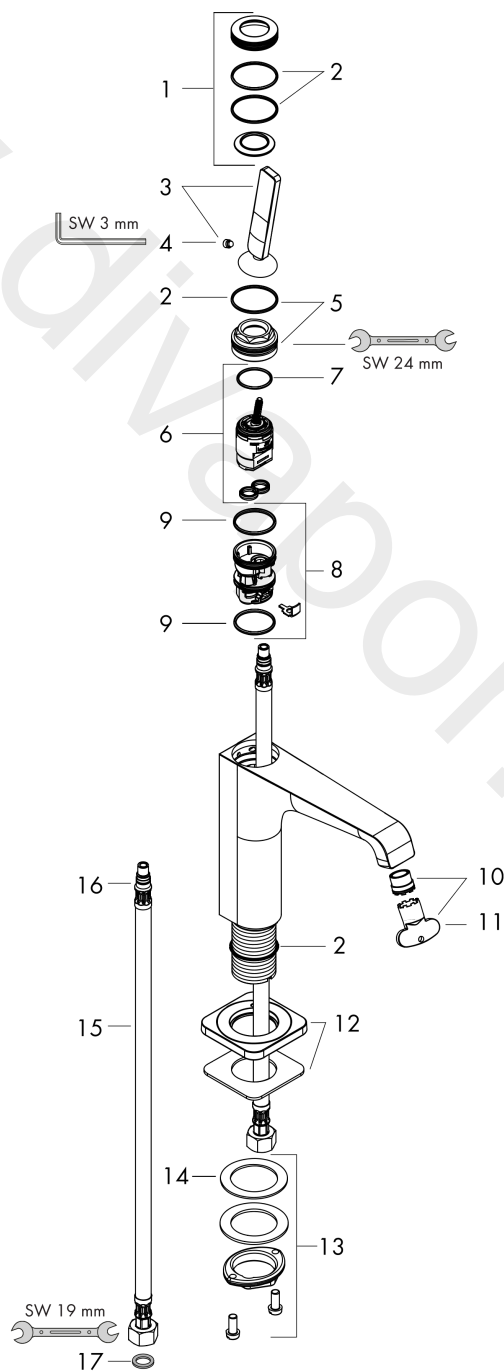

## AXOR Citterio E

Single lever basin mixer 90 with pin handle for hand wash basins with waste set

Surfaces: Article Number: 36102020

### Exploded Drawing

Year of production: 11/16 - 12/19

## AXOR Citterio E

Single lever basin mixer 90 with pin handle for hand wash basins with waste set

Surfaces: Article Number: **36102020**

### Spare part list

Year of production: **11/16 - 12/19**

Pos.		Article Number	Price	PU
1	escutcheon	92188020	£ 96,00	1
2	O-ring 30x1,5	98433000	£ 3,30	1
3	handle	92189020	£ 76,50	1
4	hollow set screw M6x6	97660000	£ 3,30	1
5	nut	95667000	£ 25,00	1
6	cartridge, assy	96339000	£ 79,00	1
7	O-ring 21,95x1,78	95169000	£ 3,30	1
8	adapter for cartridge	95289000	£ 25,00	1
9	O-ring 26x2	98147000	£ 3,30	1
10	aerator laminar M16,5x1 (5 l/min)	95382000	£ 43,00	1
11	special tool	98987000	£ 9,00	1
12	escutcheon	92190020	£ 96,00	1
13	fixing set (Ø 32)	13961000	£ 25,00	1
14	lever collar	97548000	£ 3,30	1
15	connection hose 450 mm M8x0,75 G3/8	97206000	£ 35,00	1
16	O-ring 7x1,5	98422000	£ 3,30	1
17	sealing set	95581000	£ 6,10	1
a	waste	50001000	£ 71,00	1
b	plug	92313000	£ 9,00	1
c	fixation extension 35 mm	13898000	£ 79,00	1