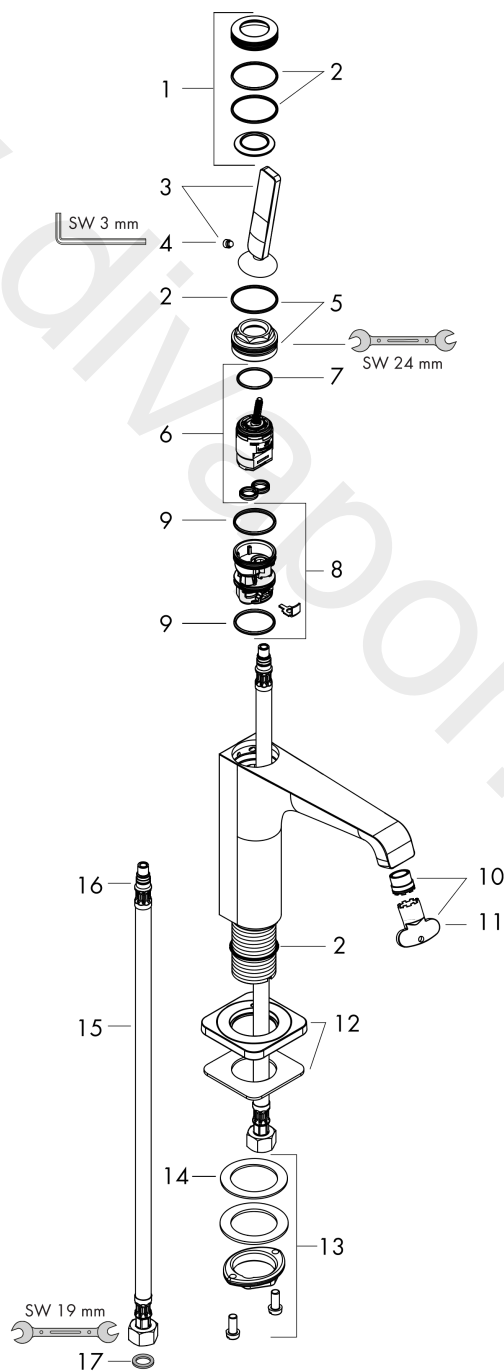

AXOR Citterio E
Single lever basin mixer 130 with pin handle and waste set
 Finish: **Brushed Brass** Article Number: **36101950**

Flowchart

AXOR Citterio E
Single lever basin mixer 130 with pin handle and waste set
 Finish: **Brushed Brass** Article Number: **36101950**

Exploded Drawing

Year of production: >11/16

AXOR Citterio E
Single lever basin mixer 130 with pin handle and waste set
 Finish: **Brushed Brass** Article Number: **36101950**

Spare part list

Year of production: >11/16

Pos.		Article Number	Price	PU
1	escutcheon	92188950	£ 96,00	1
2	O-ring 30x1,5	98433000	£ 3,30	1
3	handle	92189950	£ 76,50	1
4	hollow set screw M6x6	97660000	£ 3,30	1
5	nut	95667000	£ 25,00	1
6	cartridge, assy	96339000	£ 79,00	1
7	O-ring 21,95x1,78	95169000	£ 3,30	1
8	adapter for cartridge	95289000	£ 25,00	1
9	O-ring 26x2	98147000	£ 3,30	1
10	aerator laminar M16,5x1 (5 l/min)	95382000	£ 43,00	1
11	special tool	98987000	£ 9,00	1
12	connection hose 600 mm M8x0,75 G3/8	96556000	£ 25,00	1
13	escutcheon	92190950	£ 96,00	1
14	fixing set (Ø 32)	13961000	£ 25,00	1
15	lever collar	97548000	£ 3,30	1
16	O-ring 7x1,5	98422000	£ 3,30	1
17	sealing set	95581000	£ 6,10	1
a	fixation extension 35 mm	13898000	£ 79,00	1
b	waste	50001000	£ 71,00	1
c	plug	92313000	£ 9,00	1