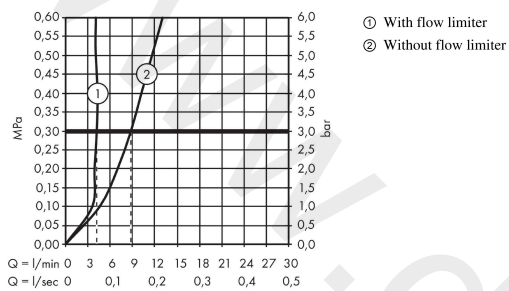

AXOR Citterio E
Single lever basin mixer 130 with pin handle and waste set
 Finish: **Brushed Brass** Article Number: **36101950**

Flowchart

AXOR Citterio E
Single lever basin mixer 130 with pin handle and waste set
 Finish: **Brushed Brass** Article Number: **36101950**

Pos.		Article Number	Price	PU
1	escutcheon	92188950	£ 96,00	1
2	O-ring 30x1,5	98433000	£ 3,30	1
3	handle	92189950	£ 76,50	1
4	hollow set screw M6x6	97660000	£ 3,30	1
5	nut	95667000	£ 25,00	1
6	cartridge, assy	96339000	£ 79,00	1
7	O-ring 21,95x1,78	95169000	£ 3,30	1
8	adapter for cartridge	95289000	£ 25,00	1
9	O-ring 26x2	98147000	£ 3,30	1
10	aerator laminar M16,5x1 (5 l/min)	95382000	£ 43,00	1
11	special tool	98987000	£ 9,00	1
12	connection hose 600 mm M8x0,75 G3/8	96556000	£ 25,00	1
13	escutcheon	92190950	£ 96,00	1
14	fixing set (Ø 32)	13961000	£ 25,00	1
15	lever collar	97548000	£ 3,30	1
16	O-ring 7x1,5	98422000	£ 3,30	1
17	sealing set	95581000	£ 6,10	1
a	fixation extension 35 mm	13898000	£ 79,00	1
b	waste	50001000	£ 71,00	1
c	plug	92313000	£ 9,00	1