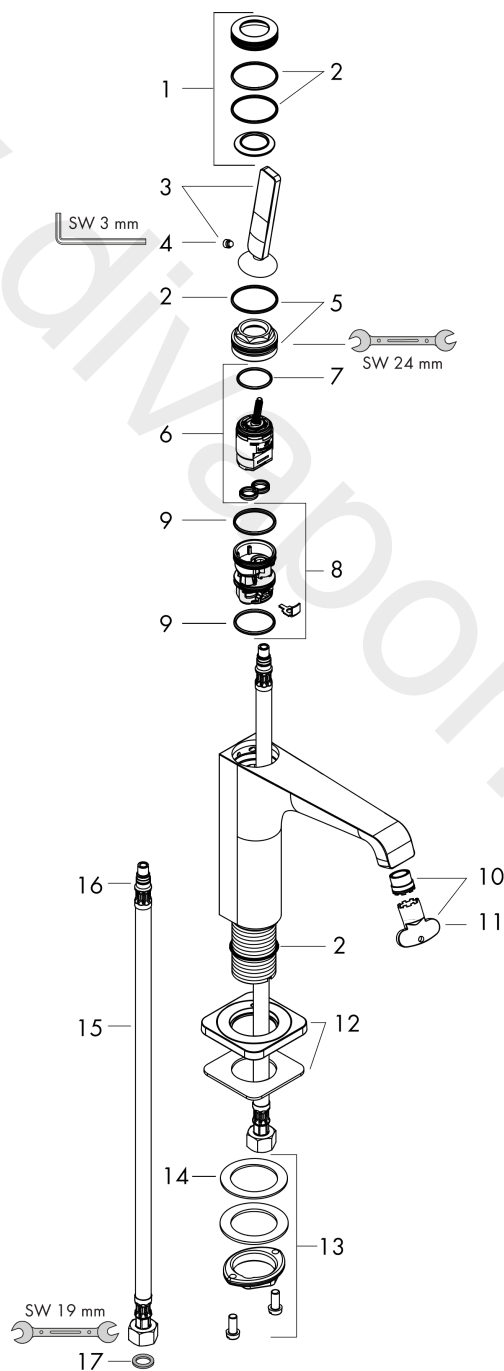

AXOR Citterio E
Single lever basin mixer 130 with pin handle and waste set
Surfaces: Article Number: **36101930**

Exploded Drawing

Year of production: **11/16 - 12/19**

AXOR Citterio E
Single lever basin mixer 130 with pin handle and waste set
 Surfaces: Article Number: **36101930**

Spare part list

Year of production: **11/16 - 12/19**

Pos.		Article Number	Price	PU
1	escutcheon	92188930	£ 96,00	1
2	O-ring 30x1,5	98433000	£ 3,30	1
3	handle	92189930	£ 76,50	1
4	hollow set screw M6x6	97660000	£ 3,30	1
5	nut	95667000	£ 25,00	1
6	cartridge, assy	96339000	£ 79,00	1
7	O-ring 21,95x1,78	95169000	£ 3,30	1
8	adapter for cartridge	95289000	£ 25,00	1
9	O-ring 26x2	98147000	£ 3,30	1
10	aerator laminar M16,5x1 (5 l/min)	95382000	£ 43,00	1
11	special tool	98987000	£ 9,00	1
12	connection hose 600 mm M8x0,75 G3/8	96556000	£ 25,00	1
13	escutcheon	92190930	£ 96,00	1
14	fixing set (Ø 32)	13961000	£ 25,00	1
15	lever collar	97548000	£ 3,30	1
16	O-ring 7x1,5	98422000	£ 3,30	1
17	sealing set	95581000	£ 6,10	1
a	fixation extension 35 mm	13898000	£ 79,00	1
b	waste	50001000	£ 71,00	1
c	plug	92313000	£ 9,00	1