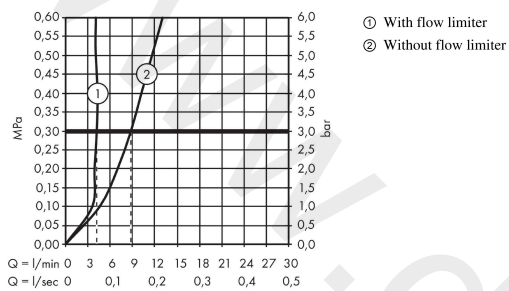

AXOR Citterio E
Single lever basin mixer 130 with pin handle and waste set
Finish: **Matt Black** Article Number: **36101670**

Flowchart