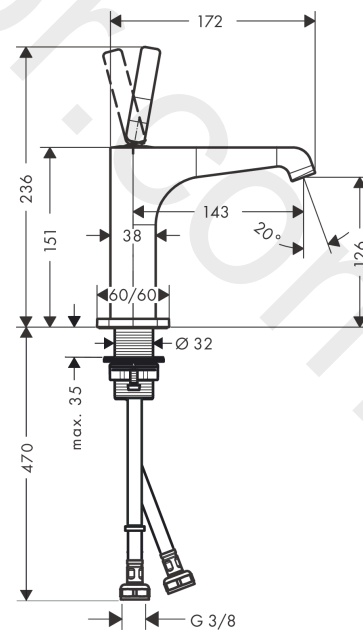

AXOR Citterio E
Single lever basin mixer 130 with pin handle and waste set
 Finish: **Matt Black** Article Number: **36101670**

product features

- consists of: single lever basin mixer, waste set
- ComfortZone 130
- projection: 143 mm
- spout height: 126 mm
- handle variant: pin handle
- spray type: laminar spray
- maximum flow rate at 3 bar: 5 l/min
- ceramic cartridge
- suitable for continuous flow water heaters
- non-closing waste set
- connection type: G 3/8 connections
- connection dimension: DN15
- EU taxonomy: max. 6 l/min - Substantial Contribution (SC)
- WRAS 2110072
- WRAS 2110072 - Approval letter

Article Details

Price excl. VAT 659,20 £

Technology

Product image

Scale drawing

AXOR Citterio E
Single lever basin mixer 130 with pin handle and waste set
 Finish: **Matt Black** Article Number: **36101670**

Flowchart

AXOR Citterio E
Single lever basin mixer 130 with pin handle and waste set
Finish: **Matt Black** Article Number: **36101670**

Exploded Drawing

Year of production: >07/22

AXOR Citterio E
Single lever basin mixer 130 with pin handle and waste set
 Finish: **Matt Black** Article Number: **36101670**

Spare part list

Year of production: >07/22

Pos.		Article Number	Price	PU
1	escutcheon	92188670	£ 96,00	1
2	O-ring 30x1,5	98433000	£ 3,30	1
3	handle	92189670	-	1
4	hollow set screw M6x6	97660000	£ 3,30	1
5	nut	95667000	£ 25,00	1
6	cartridge, assy	96339000	£ 79,00	1
7	O-ring 21,95x1,78	95169000	£ 3,30	1
8	adapter for cartridge	95289000	£ 25,00	1
9	O-ring 26x2	98147000	£ 3,30	1
10	aerator laminar M16,5x1 (5 l/min)	95382000	£ 43,00	1
11	special tool	98987000	£ 9,00	1
12	escutcheon	92190670	£ 96,00	1
13	fixing set (Ø 32)	13961000	£ 25,00	1
14	lever collar	97548000	£ 3,30	1
15	connection hose 600 mm M8x0,75 G3/8	96556000	£ 25,00	1
16	O-ring 7x1,5	98422000	£ 3,30	1
17	sealing set	95581000	£ 6,10	1
a	fixation extension 35 mm	13898000	£ 79,00	1
b	waste	50001000	£ 71,00	1
c	plug	92313000	£ 9,00	1