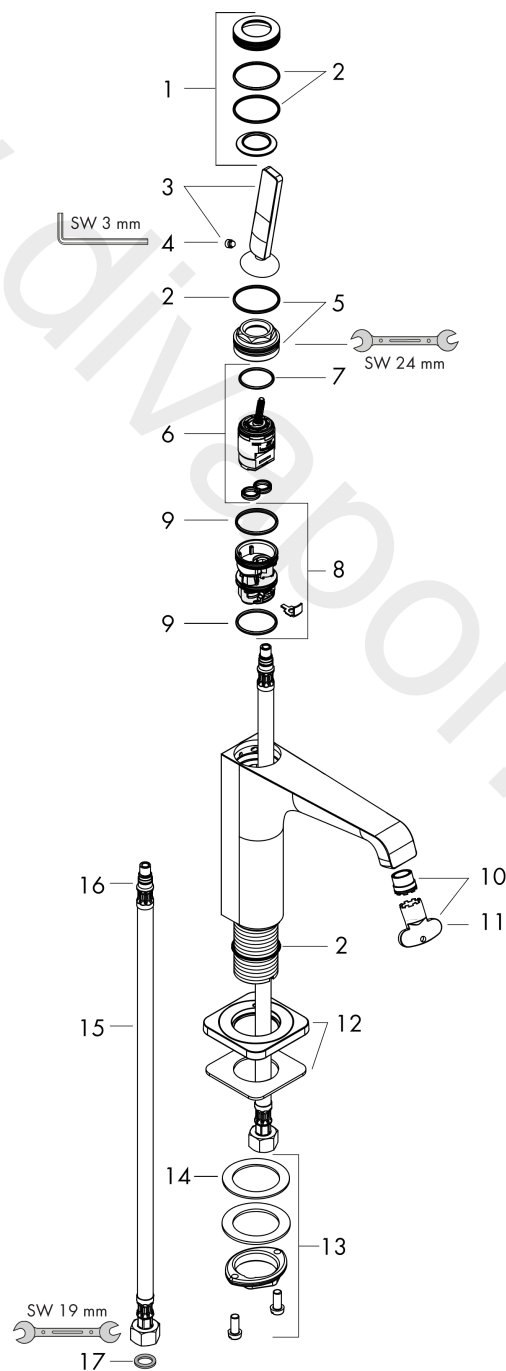

AXOR Citterio E
Single lever basin mixer 130 with pin handle and waste set
 Finish: **Matt Black** Article Number: **36101670**

product features

- consists of: single lever basin mixer, waste set
- ComfortZone 130
- projection: 143 mm
- spout height: 126 mm
- handle variant: pin handle
- spray type: laminar spray
- maximum flow rate at 3 bar: 5 l/min
- ceramic cartridge
- suitable for continuous flow water heaters
- non-closing waste set
- connection type: G 3/8 connections
- connection dimension: DN15
- EU taxonomy: max. 6 l/min - Substantial Contribution (SC)
- WRAS 2110072
- WRAS 2110072 - Approval letter

Article Details

Price excl. VAT 659,20 £

Technology

Product image

Scale drawing

AXOR Citterio E
Single lever basin mixer 130 with pin handle and waste set
 Finish: **Matt Black** Article Number: **36101670**

Flowchart

AXOR Citterio E
Single lever basin mixer 130 with pin handle and waste set
Finish: **Matt Black** Article Number: **36101670**

Exploded Drawing

Year of production: >07/22

AXOR Citterio E
Single lever basin mixer 130 with pin handle and waste set
 Finish: **Matt Black** Article Number: **36101670**

Spare part list

Year of production: >07/22

Pos.		Article Number	Price	PU
1	escutcheon	92188670	£ 96,00	1
2	O-ring 30x1,5	98433000	£ 3,30	1
3	handle	92189670	-	1
4	hollow set screw M6x6	97660000	£ 3,30	1
5	nut	95667000	£ 25,00	1
6	cartridge, assy	96339000	£ 79,00	1
7	O-ring 21,95x1,78	95169000	£ 3,30	1
8	adapter for cartridge	95289000	£ 25,00	1
9	O-ring 26x2	98147000	£ 3,30	1
10	aerator laminar M16,5x1 (5 l/min)	95382000	£ 43,00	1
11	special tool	98987000	£ 9,00	1
12	escutcheon	92190670	£ 96,00	1
13	fixing set (Ø 32)	13961000	£ 25,00	1
14	lever collar	97548000	£ 3,30	1
15	connection hose 600 mm M8x0,75 G3/8	96556000	£ 25,00	1
16	O-ring 7x1,5	98422000	£ 3,30	1
17	sealing set	95581000	£ 6,10	1
a	fixation extension 35 mm	13898000	£ 79,00	1
b	waste	50001000	£ 71,00	1
c	plug	92313000	£ 9,00	1