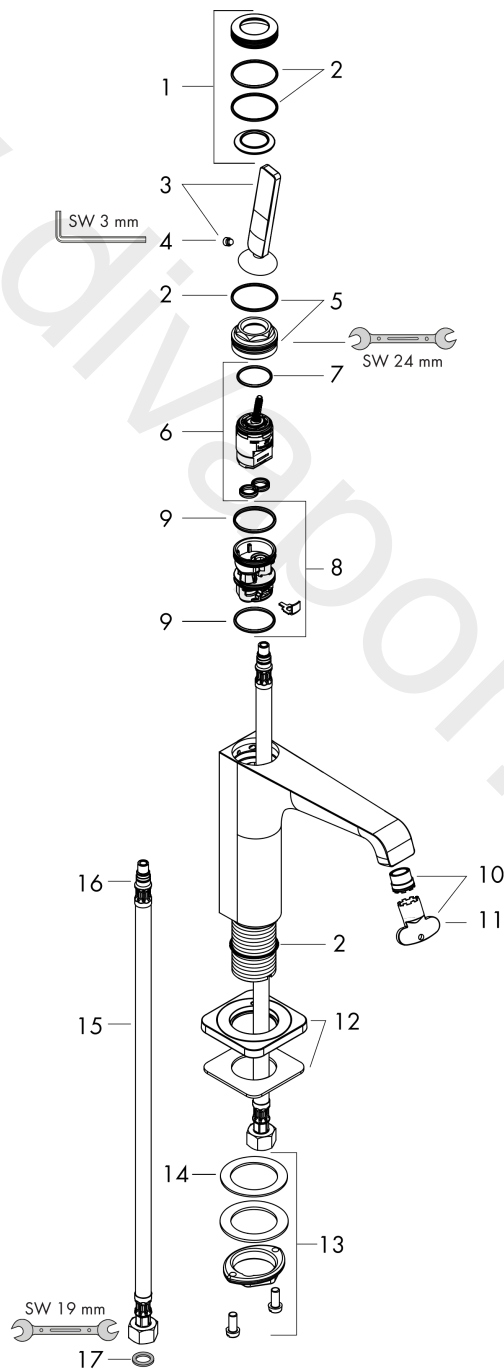

**AXOR Citterio E**  
**Single lever basin mixer 130 with pin handle and waste set**  
 Finish: **Brushed Red Gold** Article Number: **36101310**

## Flowchart

**AXOR Citterio E**  
**Single lever basin mixer 130 with pin handle and waste set**  
Finish: **Brushed Red Gold** Article Number: **36101310**

## Exploded Drawing

Year of production: >11/16

**AXOR Citterio E**  
**Single lever basin mixer 130 with pin handle and waste set**  
 Finish: **Brushed Red Gold** Article Number: **36101310**

## Spare part list

Year of production: >11/16

Pos.		Article Number	Price	PU
1	escutcheon	92188310	£ 96,00	1
2	O-ring 30x1,5	98433000	£ 3,30	1
3	handle	92189310	£ 76,00	1
4	hollow set screw M6x6	97660000	£ 3,30	1
5	nut	95667000	£ 25,00	1
6	cartridge, assy	96339000	£ 79,00	1
7	O-ring 21,95x1,78	95169000	£ 3,30	1
8	adapter for cartridge	95289000	£ 25,00	1
9	O-ring 26x2	98147000	£ 3,30	1
10	aerator laminar M16,5x1 (5 l/min)	95382000	£ 43,00	1
11	special tool	98987000	£ 9,00	1
12	connection hose 600 mm M8x0,75 G3/8	96556000	£ 25,00	1
13	escutcheon	92190310	£ 96,00	1
14	fixing set (Ø 32)	13961000	£ 25,00	1
15	lever collar	97548000	£ 3,30	1
16	O-ring 7x1,5	98422000	£ 3,30	1
17	sealing set	95581000	£ 6,10	1
a	fixation extension 35 mm	13898000	£ 79,00	1
b	waste	50001000	£ 71,00	1
c	plug	92313000	£ 9,00	1