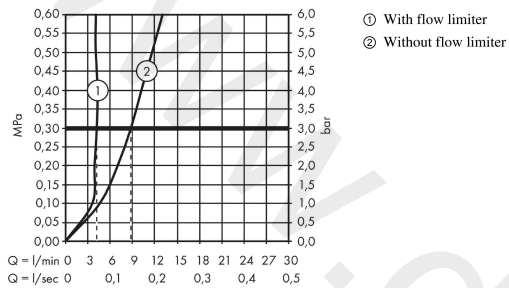

AXOR Citterio E
Single lever basin mixer 130 with pin handle and waste set
Finish: **Brushed Red Gold** Article Number: **36101310**

Flowchart