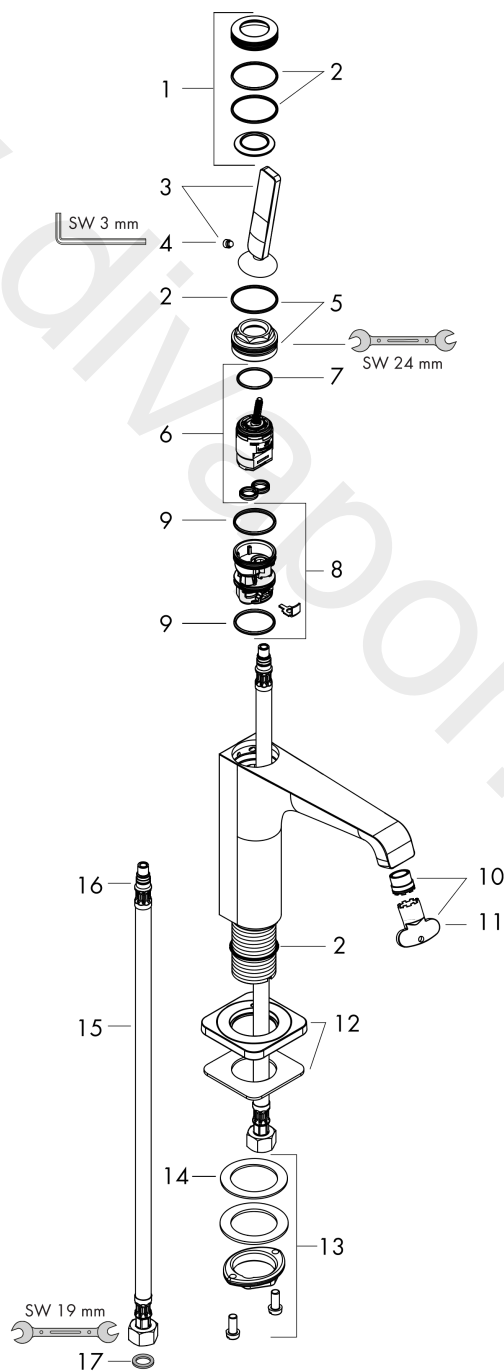

AXOR Citterio E
Single lever basin mixer 130 with pin handle and waste set
 Finish: **Polished Red Gold** Article Number: **36101300**

product features

- consists of: single lever basin mixer, waste set
- ComfortZone 130
- projection: 143 mm
- spout height: 126 mm
- handle variant: pin handle
- spray type: laminar spray
- maximum flow rate at 3 bar: 5 l/min
- ceramic cartridge
- suitable for continuous flow water heaters
- non-closing waste set
- connection type: G 3/8 connections
- connection dimension: DN15
- EU taxonomy: max. 6 l/min - Substantial Contribution (SC)
- WRAS 2110072
- WRAS 2110072 - Approval letter

Article Details

Price excl. VAT 706,20 £

Technology

Product image

Scale drawing

AXOR Citterio E
Single lever basin mixer 130 with pin handle and waste set
 Finish: **Polished Red Gold** Article Number: **36101300**

Flowchart

AXOR Citterio E
Single lever basin mixer 130 with pin handle and waste set
 Finish: **Polished Red Gold** Article Number: **36101300**

Exploded Drawing

Year of production: >11/16

AXOR Citterio E
Single lever basin mixer 130 with pin handle and waste set
 Finish: **Polished Red Gold** Article Number: **36101300**

Spare part list

Year of production: >11/16

Pos.		Article Number	Price	PU
1	escutcheon	92188300	£ 96,00	1
2	O-ring 30x1,5	98433000	£ 3,30	1
3	handle	92189300	£ 76,00	1
4	hollow set screw M6x6	97660000	£ 3,30	1
5	nut	95667000	£ 25,00	1
6	cartridge, assy	96339000	£ 79,00	1
7	O-ring 21,95x1,78	95169000	£ 3,30	1
8	adapter for cartridge	95289000	£ 25,00	1
9	O-ring 26x2	98147000	£ 3,30	1
10	aerator laminar M16,5x1 (5 l/min)	95382000	£ 43,00	1
11	special tool	98987000	£ 9,00	1
12	connection hose 600 mm M8x0,75 G3/8	96556000	£ 25,00	1
13	escutcheon	92190300	£ 96,00	1
14	fixing set (Ø 32)	13961000	£ 25,00	1
15	lever collar	97548000	£ 3,30	1
16	O-ring 7x1,5	98422000	£ 3,30	1
17	sealing set	95581000	£ 6,10	1
a	fixation extension 35 mm	13898000	£ 79,00	1
b	waste	50001000	£ 71,00	1
c	plug	92313000	£ 9,00	1