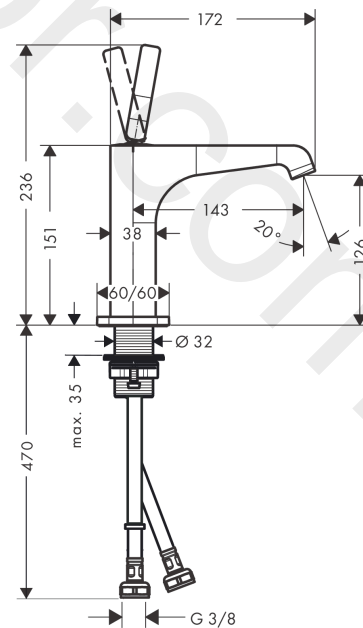

AXOR Citterio E
Single lever basin mixer 130 with pin handle and waste set
 Finish: **Polished Red Gold** Article Number: **36101300**

product features

- consists of: single lever basin mixer, waste set
- ComfortZone 130
- projection: 143 mm
- spout height: 126 mm
- handle variant: pin handle
- spray type: laminar spray
- maximum flow rate at 3 bar: 5 l/min
- ceramic cartridge
- suitable for continuous flow water heaters
- non-closing waste set
- connection type: G 3/8 connections
- connection dimension: DN15
- EU taxonomy: max. 6 l/min - Substantial Contribution (SC)
- WRAS 2110072
- WRAS 2110072 - Approval letter

Article Details

Price excl. VAT 706,20 £

Technology

Product image

Scale drawing

AXOR Citterio E
Single lever basin mixer 130 with pin handle and waste set
 Finish: **Polished Red Gold** Article Number: **36101300**

Flowchart

AXOR Citterio E
Single lever basin mixer 130 with pin handle and waste set
 Finish: **Polished Red Gold** Article Number: **36101300**

Exploded Drawing

Year of production: >11/16

AXOR Citterio E
Single lever basin mixer 130 with pin handle and waste set
 Finish: **Polished Red Gold** Article Number: **36101300**

Spare part list

Year of production: >11/16

Pos.		Article Number	Price	PU
1	escutcheon	92188300	£ 96,00	1
2	O-ring 30x1,5	98433000	£ 3,30	1
3	handle	92189300	£ 76,00	1
4	hollow set screw M6x6	97660000	£ 3,30	1
5	nut	95667000	£ 25,00	1
6	cartridge, assy	96339000	£ 79,00	1
7	O-ring 21,95x1,78	95169000	£ 3,30	1
8	adapter for cartridge	95289000	£ 25,00	1
9	O-ring 26x2	98147000	£ 3,30	1
10	aerator laminar M16,5x1 (5 l/min)	95382000	£ 43,00	1
11	special tool	98987000	£ 9,00	1
12	connection hose 600 mm M8x0,75 G3/8	96556000	£ 25,00	1
13	escutcheon	92190300	£ 96,00	1
14	fixing set (Ø 32)	13961000	£ 25,00	1
15	lever collar	97548000	£ 3,30	1
16	O-ring 7x1,5	98422000	£ 3,30	1
17	sealing set	95581000	£ 6,10	1
a	fixation extension 35 mm	13898000	£ 79,00	1
b	waste	50001000	£ 71,00	1
c	plug	92313000	£ 9,00	1