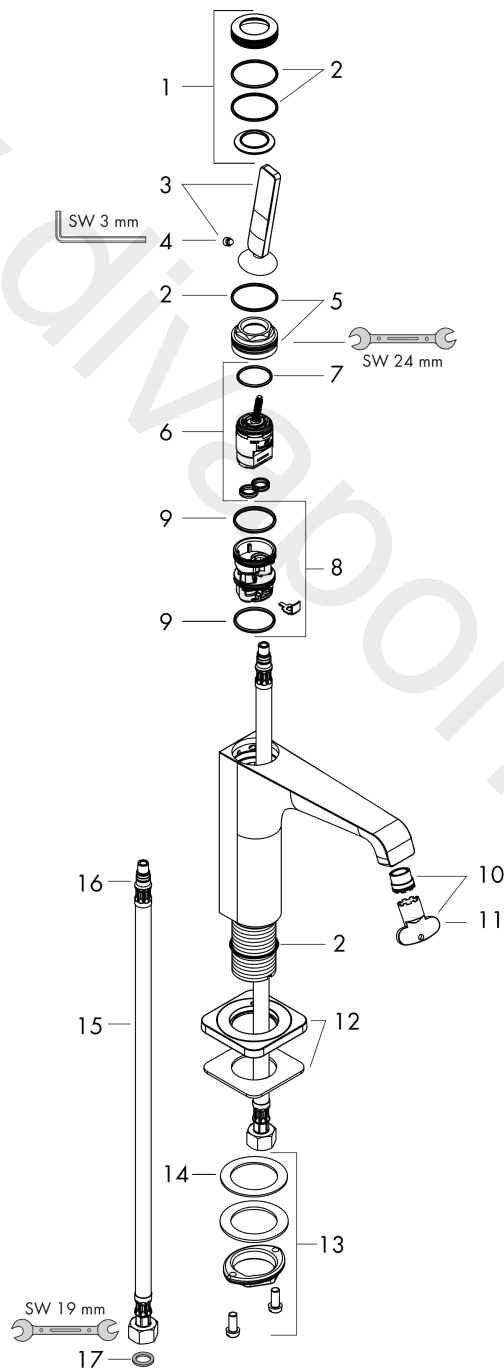

AXOR Citterio E
Single lever basin mixer 130 with pin handle and waste set
 Surfaces: Article Number: **36101260**

Exploded Drawing

Year of production: **11/16 - 12/19**

AXOR Citterio E
Single lever basin mixer 130 with pin handle and waste set
 Surfaces: Article Number: **36101260**

Spare part list

Year of production: **11/16 - 12/19**

Pos.		Article Number	Price	PU
1	escutcheon	92188260	£ 96,00	1
2	O-ring 30x1,5	98433000	£ 3,30	1
3	handle	92189260	£ 76,00	1
4	hollow set screw M6x6	97660000	£ 3,30	1
5	nut	95667000	£ 25,00	1
6	cartridge, assy	96339000	£ 79,00	1
7	O-ring 21,95x1,78	95169000	£ 3,30	1
8	adapter for cartridge	95289000	£ 25,00	1
9	O-ring 26x2	98147000	£ 3,30	1
10	aerator laminar M16,5x1 (5 l/min)	95382000	£ 43,00	1
11	special tool	98987000	£ 9,00	1
12	connection hose 600 mm M8x0,75 G3/8	96556000	£ 25,00	1
13	escutcheon	92190260	£ 96,00	1
14	fixing set (Ø 32)	13961000	£ 25,00	1
15	lever collar	97548000	£ 3,30	1
16	O-ring 7x1,5	98422000	£ 3,30	1
17	sealing set	95581000	£ 6,10	1
a	fixation extension 35 mm	13898000	£ 79,00	1
b	waste	50001000	£ 71,00	1
c	plug	92313000	£ 9,00	1