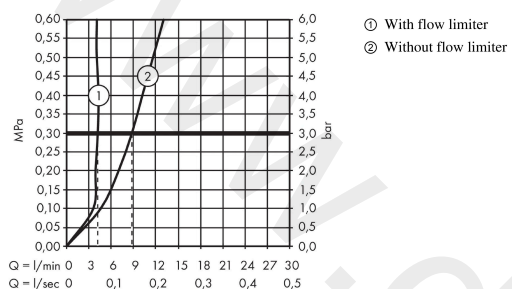

AXOR Citterio E
Single lever basin mixer 130 with pin handle and waste set
Finish: **Brushed Gold Optic**   Article Number: **36101250**

Flowchart