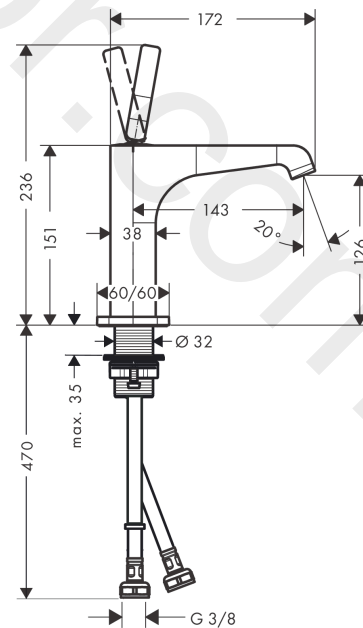

**AXOR Citterio E**  
**Single lever basin mixer 130 with pin handle and waste set**  
 Finish: **Brushed Gold Optic** Article Number: **36101250**

**product features**

- consists of: single lever basin mixer, waste set
- ComfortZone 130
- projection: 143 mm
- spout height: 126 mm
- handle variant: pin handle
- spray type: laminar spray
- maximum flow rate at 3 bar: 5 l/min
- ceramic cartridge
- suitable for continuous flow water heaters
- non-closing waste set
- connection type: G 3/8 connections
- connection dimension: DN15
- EU taxonomy: max. 6 l/min - Substantial Contribution (SC)
- WRAS 2110072
- WRAS 2110072 - Approval letter

**Article Details**

Price excl. VAT 706,20 £

**Technology**

**Product image**

**Scale drawing**

**AXOR Citterio E**  
**Single lever basin mixer 130 with pin handle and waste set**  
 Finish: **Brushed Gold Optic**    Article Number: **36101250**

## Exploded Drawing

Year of production: >11/16

**AXOR Citterio E**  
**Single lever basin mixer 130 with pin handle and waste set**  
 Finish: **Brushed Gold Optic** Article Number: **36101250**

## Spare part list

Year of production: >11/16

Pos.		Article Number	Price	PU
1	escutcheon	92188250	£ 96,00	1
2	O-ring 30x1,5	98433000	£ 3,30	1
3	handle	92189250	£ 76,50	1
4	hollow set screw M6x6	97660000	£ 3,30	1
5	nut	95667000	£ 25,00	1
6	cartridge, assy	96339000	£ 79,00	1
7	O-ring 21,95x1,78	95169000	£ 3,30	1
8	adapter for cartridge	95289000	£ 25,00	1
9	O-ring 26x2	98147000	£ 3,30	1
10	aerator laminar M16,5x1 (5 l/min)	95382000	£ 43,00	1
11	special tool	98987000	£ 9,00	1
12	connection hose 600 mm M8x0,75 G3/8	96556000	£ 25,00	1
13	escutcheon	92190250	£ 96,00	1
14	fixing set (Ø 32)	13961000	£ 25,00	1
15	lever collar	97548000	£ 3,30	1
16	O-ring 7x1,5	98422000	£ 3,30	1
17	sealing set	95581000	£ 6,10	1
a	fixation extension 35 mm	13898000	£ 79,00	1
b	waste	50001000	£ 71,00	1
c	plug	92313000	£ 9,00	1