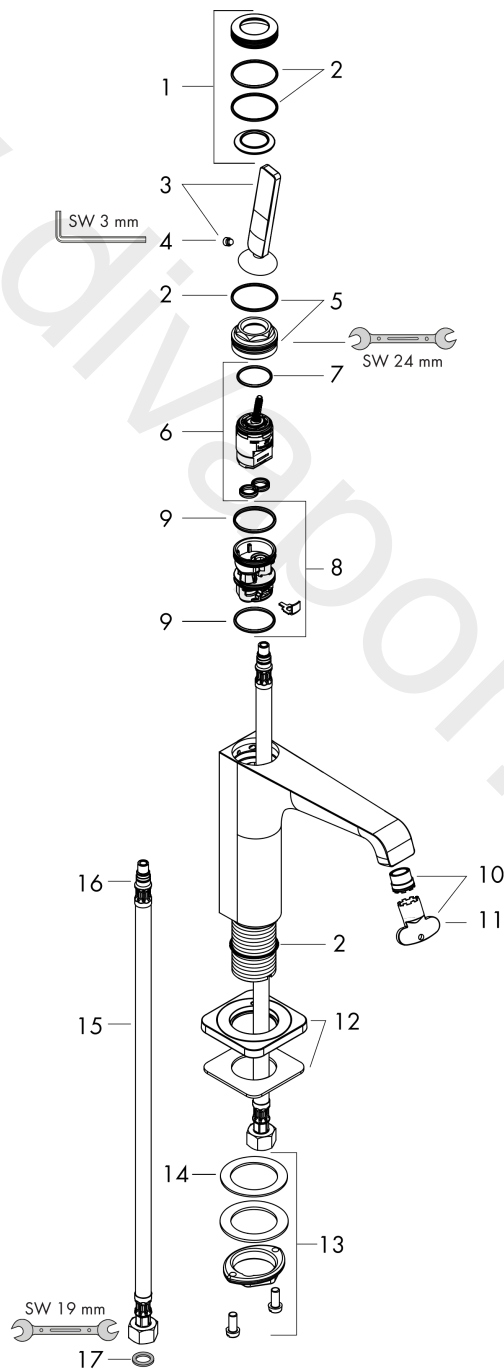

**AXOR Citterio E**  
**Single lever basin mixer 130 with pin handle and waste set**  
 Finish: **Brushed Gold Optic** Article Number: **36101250**

**product features**

- consists of: single lever basin mixer, waste set
- ComfortZone 130
- projection: 143 mm
- spout height: 126 mm
- handle variant: pin handle
- spray type: laminar spray
- maximum flow rate at 3 bar: 5 l/min
- ceramic cartridge
- suitable for continuous flow water heaters
- non-closing waste set
- connection type: G 3/8 connections
- connection dimension: DN15
- EU taxonomy: max. 6 l/min - Substantial Contribution (SC)
- WRAS 2110072
- WRAS 2110072 - Approval letter

## Flowchart

**AXOR Citterio E**  
**Single lever basin mixer 130 with pin handle and waste set**  
 Finish: **Brushed Gold Optic**    Article Number: **36101250**

## Exploded Drawing

Year of production: >11/16

**AXOR Citterio E**  
**Single lever basin mixer 130 with pin handle and waste set**  
 Finish: **Brushed Gold Optic** Article Number: **36101250**

## Spare part list

Year of production: >11/16

Pos.		Article Number	Price	PU
1	escutcheon	92188250	£ 96,00	1
2	O-ring 30x1,5	98433000	£ 3,30	1
3	handle	92189250	£ 76,50	1
4	hollow set screw M6x6	97660000	£ 3,30	1
5	nut	95667000	£ 25,00	1
6	cartridge, assy	96339000	£ 79,00	1
7	O-ring 21,95x1,78	95169000	£ 3,30	1
8	adapter for cartridge	95289000	£ 25,00	1
9	O-ring 26x2	98147000	£ 3,30	1
10	aerator laminar M16,5x1 (5 l/min)	95382000	£ 43,00	1
11	special tool	98987000	£ 9,00	1
12	connection hose 600 mm M8x0,75 G3/8	96556000	£ 25,00	1
13	escutcheon	92190250	£ 96,00	1
14	fixing set (Ø 32)	13961000	£ 25,00	1
15	lever collar	97548000	£ 3,30	1
16	O-ring 7x1,5	98422000	£ 3,30	1
17	sealing set	95581000	£ 6,10	1
a	fixation extension 35 mm	13898000	£ 79,00	1
b	waste	50001000	£ 71,00	1
c	plug	92313000	£ 9,00	1