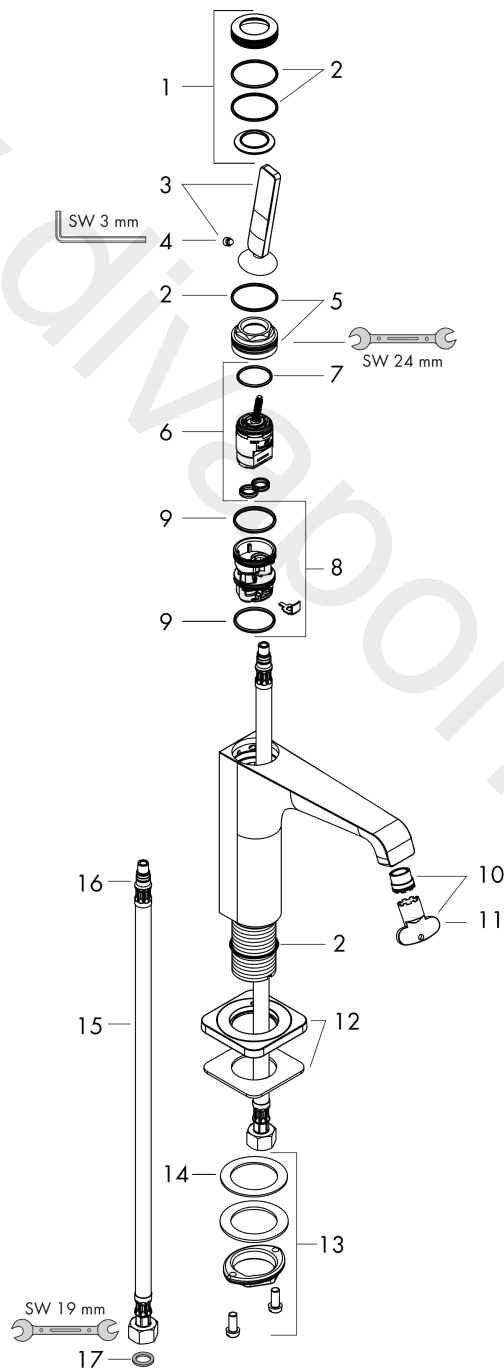

AXOR Citterio E
Single lever basin mixer 130 with pin handle and waste set
Surfaces: Article Number: **36101130**

Exploded Drawing

Year of production: **11/16 - 12/19**

AXOR Citterio E
Single lever basin mixer 130 with pin handle and waste set
 Surfaces: Article Number: **36101130**

Spare part list

Year of production: **11/16 - 12/19**

Pos.		Article Number	Price	PU
1	escutcheon	92188130	£ 96,00	1
2	O-ring 30x1,5	98433000	£ 3,30	1
3	handle	92189130	£ 76,50	1
4	hollow set screw M6x6	97660000	£ 3,30	1
5	nut	95667000	£ 25,00	1
6	cartridge, assy	96339000	£ 79,00	1
7	O-ring 21,95x1,78	95169000	£ 3,30	1
8	adapter for cartridge	95289000	£ 25,00	1
9	O-ring 26x2	98147000	£ 3,30	1
10	aerator laminar M16,5x1 (5 l/min)	95382000	£ 43,00	1
11	special tool	98987000	£ 9,00	1
12	connection hose 600 mm M8x0,75 G3/8	96556000	£ 25,00	1
13	escutcheon	92190130	£ 96,00	1
14	fixing set (Ø 32)	13961000	£ 25,00	1
15	lever collar	97548000	£ 3,30	1
16	O-ring 7x1,5	98422000	£ 3,30	1
17	sealing set	95581000	£ 6,10	1
a	fixation extension 35 mm	13898000	£ 79,00	1
b	waste	50001000	£ 71,00	1
c	plug	92313000	£ 9,00	1