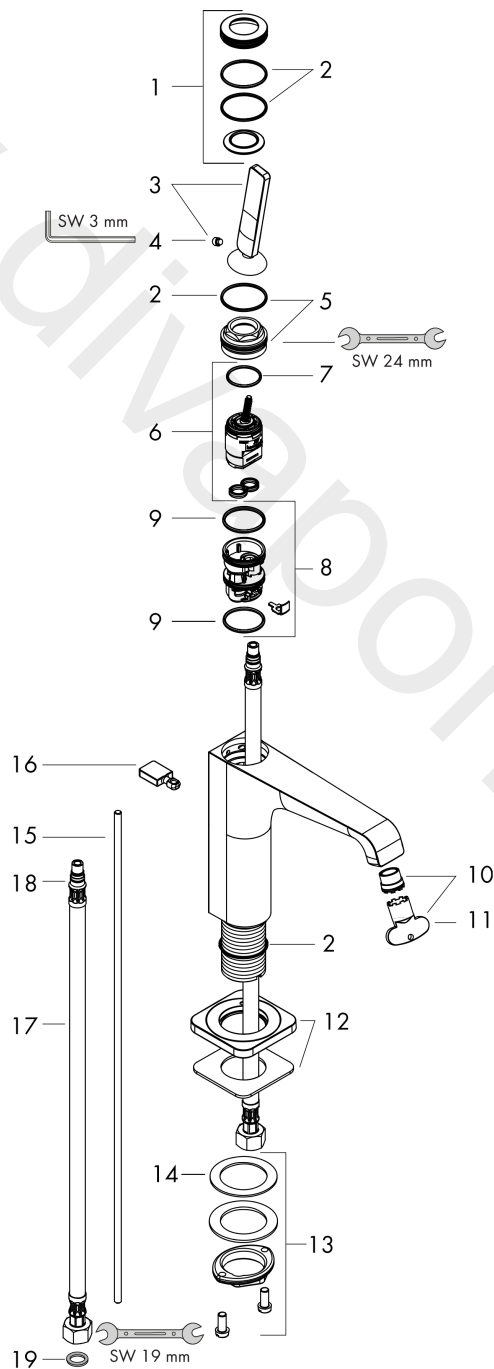

AXOR Citterio E
Single lever basin mixer 130 with pin handle and pop-up waste set
 Finish: **Polished Gold Optic** Article Number: **36100990**

product features

- consists of: single lever basin mixer, waste set
- ComfortZone 130
- projection: 143 mm
- spout height: 126 mm
- handle variant: pin handle
- spray type: laminar spray
- maximum flow rate at 3 bar: 5 l/min
- ceramic cartridge
- suitable for continuous flow water heaters
- pop-up waste set G 1¼
- connection type: G ¾ connections
- connection dimension: DN15
- EU taxonomy: max. 6 l/min - Substantial Contribution (SC)
- WRAS 2110072
- WRAS 2110072 - Approval letter

Flowchart

AXOR Citterio E
Single lever basin mixer 130 with pin handle and pop-up waste set
Finish: **Polished Gold Optic** Article Number: **36100990**

Exploded Drawing

Year of production: >11/16

AXOR Citterio E
Single lever basin mixer 130 with pin handle and pop-up waste set
 Finish: **Polished Gold Optic** Article Number: **36100990**

Spare part list

Year of production: >11/16

Pos.		Article Number	Price	PU
1	escutcheon	92188990	£ 96,00	1
2	O-ring 30x1,5	98433000	£ 3,30	1
3	handle	92189990	£ 76,50	1
4	hollow set screw M6x6	97660000	£ 3,30	1
5	nut	95667000	£ 25,00	1
6	cartridge, assy	96339000	£ 79,00	1
7	O-ring 21,95x1,78	95169000	£ 3,30	1
8	adapter for cartridge	95289000	£ 25,00	1
9	O-ring 26x2	98147000	£ 3,30	1
10	aerator laminar M16,5x1 (5 l/min)	95382000	£ 43,00	1
11	special tool	98987000	£ 9,00	1
12	escutcheon	92190990	£ 96,00	1
13	fixing set (Ø 32)	13961000	£ 25,00	1
14	lever collar	97548000	£ 3,30	1
15	pull rod	95128000	£ 51,00	1
16	diverter knob	92197990	£ 38,00	1
17	connection hose 600 mm M8x0,75 G3/8	96556000	£ 25,00	1
18	O-ring 7x1,5	98422000	£ 3,30	1
19	sealing set	95581000	£ 6,10	1
a	fixation extension 35 mm	13898000	£ 79,00	1
b	pop up waste	51302990	£ 172,44	1