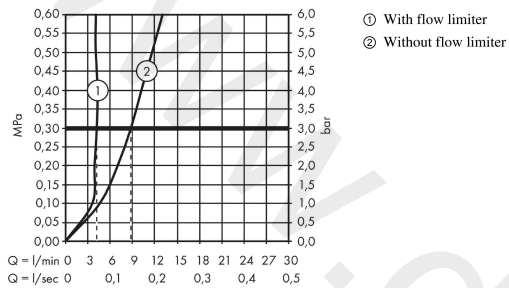

AXOR Citterio E
Single lever basin mixer 130 with pin handle and pop-up waste set
Finish: **Polished Gold Optic**   Article Number: **36100990**

Flowchart