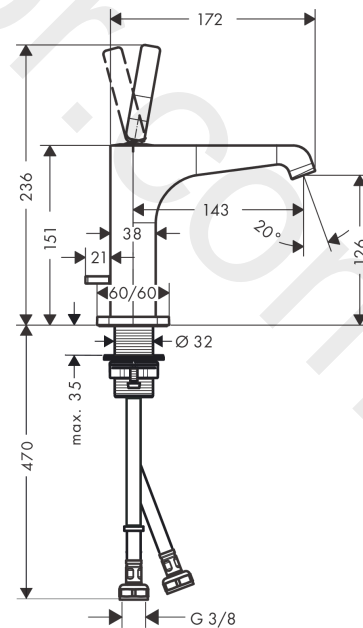

AXOR Citterio E
Single lever basin mixer 130 with pin handle and pop-up waste set
 Finish: **Polished Gold Optic** Article Number: **36100990**

product features

- consists of: single lever basin mixer, waste set
- ComfortZone 130
- projection: 143 mm
- spout height: 126 mm
- handle variant: pin handle
- spray type: laminar spray
- maximum flow rate at 3 bar: 5 l/min
- ceramic cartridge
- suitable for continuous flow water heaters
- pop-up waste set G 1¼
- connection type: G ¾ connections
- connection dimension: DN15
- EU taxonomy: max. 6 l/min - Substantial Contribution (SC)
- WRAS 2110072
- WRAS 2110072 - Approval letter

Article Details

Price excl. VAT 706,20 £

Technology

Product image

Scale drawing

AXOR Citterio E
Single lever basin mixer 130 with pin handle and pop-up waste set
 Finish: **Polished Gold Optic** Article Number: **36100990**

Spare part list

Year of production: >11/16

Pos.		Article Number	Price	PU
1	escutcheon	92188990	£ 96,00	1
2	O-ring 30x1,5	98433000	£ 3,30	1
3	handle	92189990	£ 76,50	1
4	hollow set screw M6x6	97660000	£ 3,30	1
5	nut	95667000	£ 25,00	1
6	cartridge, assy	96339000	£ 79,00	1
7	O-ring 21,95x1,78	95169000	£ 3,30	1
8	adapter for cartridge	95289000	£ 25,00	1
9	O-ring 26x2	98147000	£ 3,30	1
10	aerator laminar M16,5x1 (5 l/min)	95382000	£ 43,00	1
11	special tool	98987000	£ 9,00	1
12	escutcheon	92190990	£ 96,00	1
13	fixing set (Ø 32)	13961000	£ 25,00	1
14	lever collar	97548000	£ 3,30	1
15	pull rod	95128000	£ 51,00	1
16	diverter knob	92197990	£ 38,00	1
17	connection hose 600 mm M8x0,75 G3/8	96556000	£ 25,00	1
18	O-ring 7x1,5	98422000	£ 3,30	1
19	sealing set	95581000	£ 6,10	1
a	fixation extension 35 mm	13898000	£ 79,00	1
b	pop up waste	51302990	£ 172,44	1