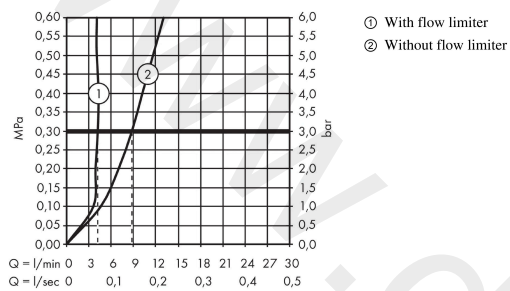

AXOR Citterio E
Single lever basin mixer 130 with pin handle and pop-up waste set
 Finish: **Brushed Brass** Article Number: **36100950**

Flowchart

AXOR Citterio E
Single lever basin mixer 130 with pin handle and pop-up waste set
 Finish: **Brushed Brass** Article Number: **36100950**

Pos.		Article Number	Price	PU
1	escutcheon	92188950	£ 96,00	1
2	O-ring 30x1,5	98433000	£ 3,30	1
3	handle	92189950	£ 76,50	1
4	hollow set screw M6x6	97660000	£ 3,30	1
5	nut	95667000	£ 25,00	1
6	cartridge, assy	96339000	£ 79,00	1
7	O-ring 21,95x1,78	95169000	£ 3,30	1
8	adapter for cartridge	95289000	£ 25,00	1
9	O-ring 26x2	98147000	£ 3,30	1
10	aerator laminar M16,5x1 (5 l/min)	95382000	£ 43,00	1
11	special tool	98987000	£ 9,00	1
12	escutcheon	92190950	£ 96,00	1
13	fixing set (Ø 32)	13961000	£ 25,00	1
14	lever collar	97548000	£ 3,30	1
15	pull rod	95128000	£ 51,00	1
16	diverter knob	92197950	£ 37,50	1
17	connection hose 600 mm M8x0,75 G3/8	96556000	£ 25,00	1
18	O-ring 7x1,5	98422000	£ 3,30	1
19	sealing set	95581000	£ 6,10	1
a	fixation extension 35 mm	13898000	£ 79,00	1
b	pop up waste	51302950	£ 172,44	1