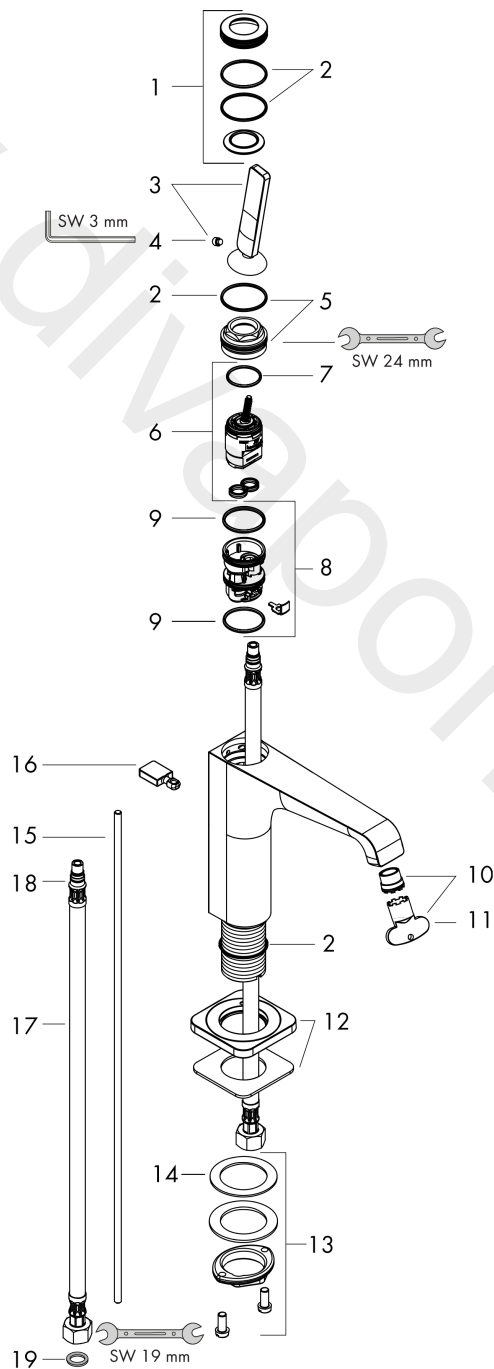

AXOR Citterio E
Single lever basin mixer 130 with pin handle and pop-up waste set
 Finish: **Brushed Brass** Article Number: **36100950**

Flowchart

AXOR Citterio E
Single lever basin mixer 130 with pin handle and pop-up waste set
 Finish: **Brushed Brass** Article Number: **36100950**

Exploded Drawing

Year of production: >11/16

AXOR Citterio E
Single lever basin mixer 130 with pin handle and pop-up waste set
 Finish: **Brushed Brass** Article Number: **36100950**

Spare part list

Year of production: >11/16

Pos.		Article Number	Price	PU
1	escutcheon	92188950	£ 96,00	1
2	O-ring 30x1,5	98433000	£ 3,30	1
3	handle	92189950	£ 76,50	1
4	hollow set screw M6x6	97660000	£ 3,30	1
5	nut	95667000	£ 25,00	1
6	cartridge, assy	96339000	£ 79,00	1
7	O-ring 21,95x1,78	95169000	£ 3,30	1
8	adapter for cartridge	95289000	£ 25,00	1
9	O-ring 26x2	98147000	£ 3,30	1
10	aerator laminar M16,5x1 (5 l/min)	95382000	£ 43,00	1
11	special tool	98987000	£ 9,00	1
12	escutcheon	92190950	£ 96,00	1
13	fixing set (Ø 32)	13961000	£ 25,00	1
14	lever collar	97548000	£ 3,30	1
15	pull rod	95128000	£ 51,00	1
16	diverter knob	92197950	£ 37,50	1
17	connection hose 600 mm M8x0,75 G3/8	96556000	£ 25,00	1
18	O-ring 7x1,5	98422000	£ 3,30	1
19	sealing set	95581000	£ 6,10	1
a	fixation extension 35 mm	13898000	£ 79,00	1
b	pop up waste	51302950	£ 172,44	1