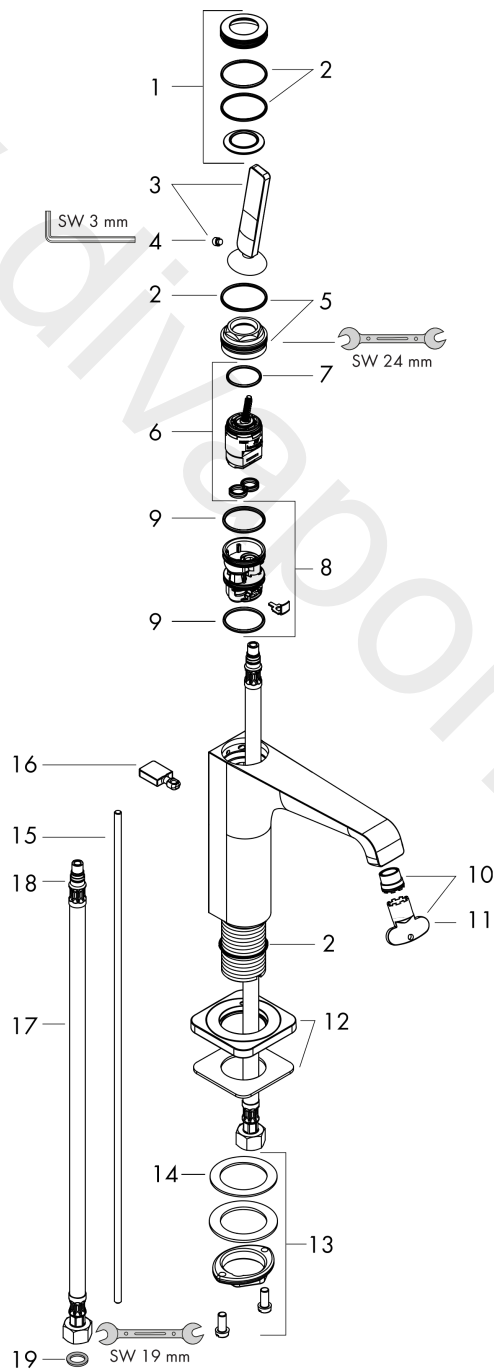

AXOR Citterio E
Single lever basin mixer 130 with pin handle and pop-up waste set
 Surfaces: Article Number: **36100930**

Exploded Drawing

Year of production: **11/16 - 12/19**

AXOR Citterio E

Single lever basin mixer 130 with pin handle and pop-up waste set

Surfaces: Article Number: **36100930**

Spare part list

Year of production: **11/16 - 12/19**

Pos.		Article Number	Price	PU
1	escutcheon	92188930	£ 96,00	1
2	O-ring 30x1,5	98433000	£ 3,30	1
3	handle	92189930	£ 76,50	1
4	hollow set screw M6x6	97660000	£ 3,30	1
5	nut	95667000	£ 25,00	1
6	cartridge, assy	96339000	£ 79,00	1
7	O-ring 21,95x1,78	95169000	£ 3,30	1
8	adapter for cartridge	95289000	£ 25,00	1
9	O-ring 26x2	98147000	£ 3,30	1
10	aerator laminar M16,5x1 (5 l/min)	95382000	£ 43,00	1
11	special tool	98987000	£ 9,00	1
12	escutcheon	92190930	£ 96,00	1
13	fixing set (Ø 32)	13961000	£ 25,00	1
14	lever collar	97548000	£ 3,30	1
15	pull rod	95128000	£ 51,00	1
16	diverter knob	92197930	£ 37,50	1
17	connection hose 600 mm M8x0,75 G3/8	96556000	£ 25,00	1
18	O-ring 7x1,5	98422000	£ 3,30	1
19	sealing set	95581000	£ 6,10	1
a	fixation extension 35 mm	13898000	£ 79,00	1
b	pop up waste	51302930	£ 172,50	1