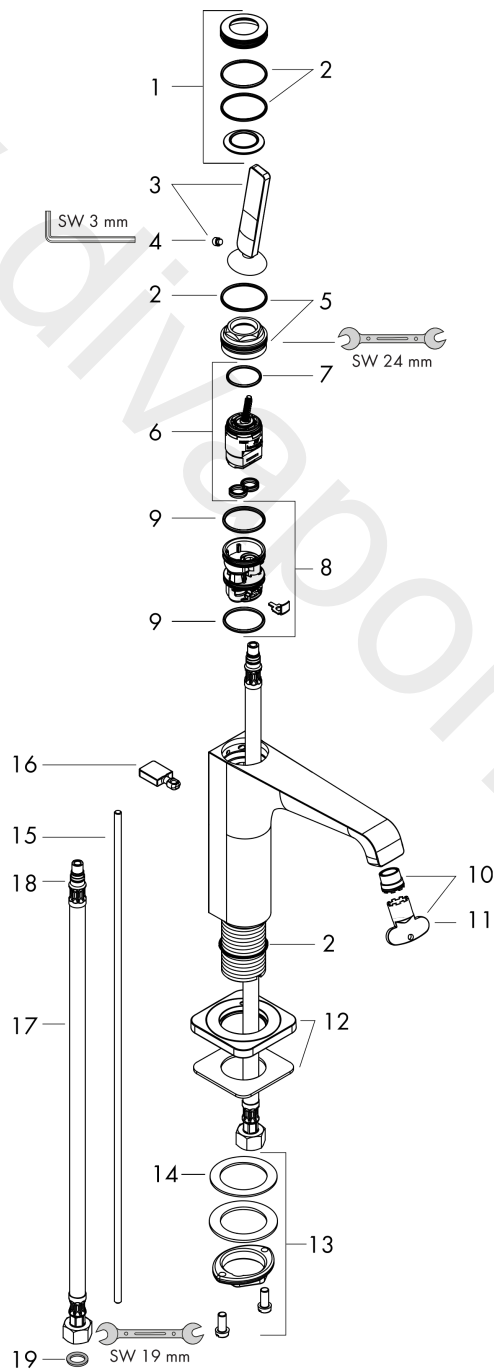

AXOR Citterio E
Single lever basin mixer 130 with pin handle and pop-up waste set
Surfaces: Article Number: **36100830**

Exploded Drawing

Year of production: **11/16 - 12/19**

AXOR Citterio E

Single lever basin mixer 130 with pin handle and pop-up waste set

Surfaces: Article Number: **36100830**

Spare part list

Year of production: **11/16 - 12/19**

Pos.		Article Number	Price	PU
1	escutcheon	92188830	£ 96,00	1
2	O-ring 30x1,5	98433000	£ 3,30	1
3	handle	92189830	£ 76,50	1
4	hollow set screw M6x6	97660000	£ 3,30	1
5	nut	95667000	£ 25,00	1
6	cartridge, assy	96339000	£ 79,00	1
7	O-ring 21,95x1,78	95169000	£ 3,30	1
8	adapter for cartridge	95289000	£ 25,00	1
9	O-ring 26x2	98147000	£ 3,30	1
10	aerator laminar M16,5x1 (5 l/min)	95382000	£ 43,00	1
11	special tool	98987000	£ 9,00	1
12	escutcheon	92190830	£ 96,00	1
13	fixing set (Ø 32)	13961000	£ 25,00	1
14	lever collar	97548000	£ 3,30	1
15	pull rod	95128000	£ 51,00	1
16	diverter knob	92197830	£ 37,50	1
17	connection hose 600 mm M8x0,75 G3/8	96556000	£ 25,00	1
18	O-ring 7x1,5	98422000	£ 3,30	1
19	sealing set	95581000	£ 6,10	1
a	fixation extension 35 mm	13898000	£ 79,00	1
b	pop up waste	51302830	£ 172,44	1