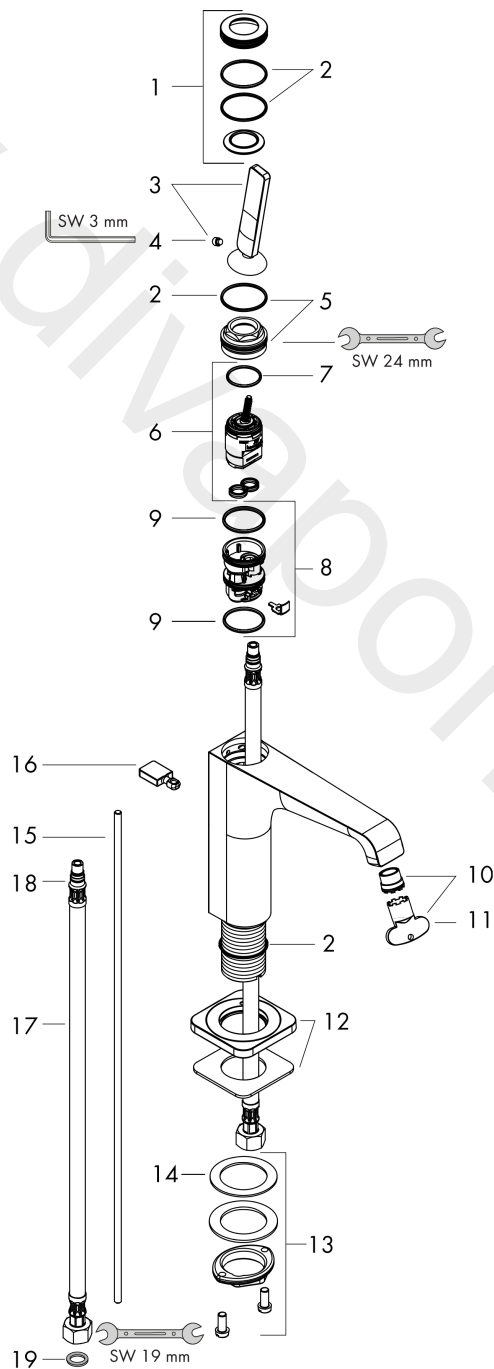

AXOR Citterio E
Single lever basin mixer 130 with pin handle and pop-up waste set
 Finish: **Brushed Nickel** Article Number: **36100820**

product features

- consists of: single lever basin mixer, waste set
- ComfortZone 130
- projection: 143 mm
- spout height: 126 mm
- handle variant: pin handle
- spray type: laminar spray
- maximum flow rate at 3 bar: 5 l/min
- ceramic cartridge
- suitable for continuous flow water heaters
- pop-up waste set G 1¼
- connection type: G ¾ connections
- connection dimension: DN15
- EU taxonomy: max. 6 l/min - Substantial Contribution (SC)
- WRAS 2110072
- WRAS 2110072 - Approval letter

Flowchart

AXOR Citterio E
Single lever basin mixer 130 with pin handle and pop-up waste set
 Finish: **Brushed Nickel** Article Number: **36100820**

Exploded Drawing

Year of production: >11/16

AXOR Citterio E
Single lever basin mixer 130 with pin handle and pop-up waste set
 Finish: **Brushed Nickel** Article Number: **36100820**

Spare part list

Year of production: >11/16

Pos.		Article Number	Price	PU
1	escutcheon	92188820	£ 96,00	1
2	O-ring 30x1,5	98433000	£ 3,30	1
3	handle	92189820	£ 76,50	1
4	hollow set screw M6x6	97660000	£ 3,30	1
5	nut	95667000	£ 25,00	1
6	cartridge, assy	96339000	£ 79,00	1
7	O-ring 21,95x1,78	95169000	£ 3,30	1
8	adapter for cartridge	95289000	£ 25,00	1
9	O-ring 26x2	98147000	£ 3,30	1
10	aerator laminar M16,5x1 (5 l/min)	95382000	£ 43,00	1
11	special tool	98987000	£ 9,00	1
12	escutcheon	92190820	£ 96,00	1
13	fixing set (Ø 32)	13961000	£ 25,00	1
14	lever collar	97548000	£ 3,30	1
15	pull rod	95128000	£ 51,00	1
16	diverter knob	92197820	£ 38,00	1
17	connection hose 600 mm M8x0,75 G3/8	96556000	£ 25,00	1
18	O-ring 7x1,5	98422000	£ 3,30	1
19	sealing set	95581000	£ 6,10	1
a	fixation extension 35 mm	13898000	£ 79,00	1
b	pop up waste	51302820	£ 172,44	1