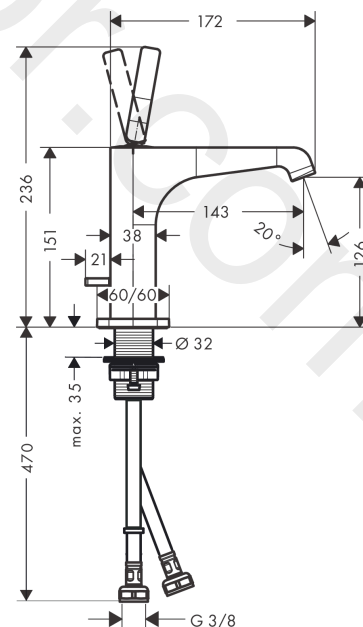

AXOR Citterio E
Single lever basin mixer 130 with pin handle and pop-up waste set
 Finish: **Brushed Nickel** Article Number: **36100820**

product features

- consists of: single lever basin mixer, waste set
- ComfortZone 130
- projection: 143 mm
- spout height: 126 mm
- handle variant: pin handle
- spray type: laminar spray
- maximum flow rate at 3 bar: 5 l/min
- ceramic cartridge
- suitable for continuous flow water heaters
- pop-up waste set G 1¼
- connection type: G ¾ connections
- connection dimension: DN15
- EU taxonomy: max. 6 l/min - Substantial Contribution (SC)
- WRAS 2110072
- WRAS 2110072 - Approval letter

Article Details

Price excl. VAT 706,20 £

Technology

Product image

Scale drawing

AXOR Citterio E
Single lever basin mixer 130 with pin handle and pop-up waste set
Finish: **Brushed Nickel** Article Number: **36100820**

Spare part list

Year of production: >11/16

Pos.		Article Number	Price	PU
1	escutcheon	92188820	£ 96,00	1
2	O-ring 30x1,5	98433000	£ 3,30	1
3	handle	92189820	£ 76,50	1
4	hollow set screw M6x6	97660000	£ 3,30	1
5	nut	95667000	£ 25,00	1
6	cartridge, assy	96339000	£ 79,00	1
7	O-ring 21,95x1,78	95169000	£ 3,30	1
8	adapter for cartridge	95289000	£ 25,00	1
9	O-ring 26x2	98147000	£ 3,30	1
10	aerator laminar M16,5x1 (5 l/min)	95382000	£ 43,00	1
11	special tool	98987000	£ 9,00	1
12	escutcheon	92190820	£ 96,00	1
13	fixing set (Ø 32)	13961000	£ 25,00	1
14	lever collar	97548000	£ 3,30	1
15	pull rod	95128000	£ 51,00	1
16	diverter knob	92197820	£ 38,00	1
17	connection hose 600 mm M8x0,75 G3/8	96556000	£ 25,00	1
18	O-ring 7x1,5	98422000	£ 3,30	1
19	sealing set	95581000	£ 6,10	1
a	fixation extension 35 mm	13898000	£ 79,00	1
b	pop up waste	51302820	£ 172,44	1