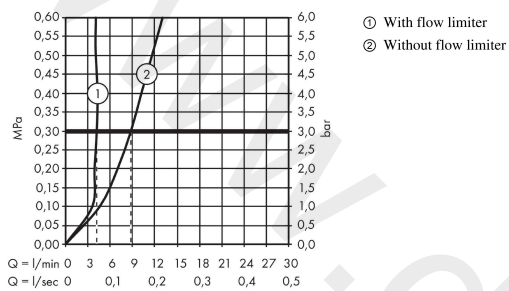

AXOR Citterio E
Single lever basin mixer 130 with pin handle and pop-up waste set
Finish: **Brushed Nickel** Article Number: **36100820**

Flowchart