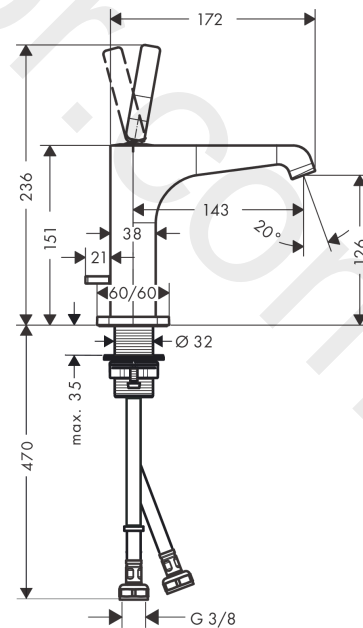

AXOR Citterio E
Single lever basin mixer 130 with pin handle and pop-up waste set
 Finish: **Brushed Black Chrome** Article Number: **36100340**

product features

- consists of: single lever basin mixer, waste set
- ComfortZone 130
- projection: 143 mm
- spout height: 126 mm
- handle variant: pin handle
- spray type: laminar spray
- maximum flow rate at 3 bar: 5 l/min
- ceramic cartridge
- suitable for continuous flow water heaters
- pop-up waste set G 1¼
- connection type: G ¾ connections
- connection dimension: DN15
- EU taxonomy: max. 6 l/min - Substantial Contribution (SC)
- WRAS 2110072
- WRAS 2110072 - Approval letter

Article Details

Price excl. VAT 706,20 £

Technology

Product image

Scale drawing

AXOR Citterio E
Single lever basin mixer 130 with pin handle and pop-up waste set
 Finish: **Brushed Black Chrome** Article Number: **36100340**

Spare part list

Year of production: >11/16

Pos.		Article Number	Price	PU
1	escutcheon	92188340	£ 96,00	1
2	O-ring 30x1,5	98433000	£ 3,30	1
3	handle	92189340	£ 76,00	1
4	hollow set screw M6x6	97660000	£ 3,30	1
5	nut	95667000	£ 25,00	1
6	cartridge, assy	96339000	£ 79,00	1
7	O-ring 21,95x1,78	95169000	£ 3,30	1
8	adapter for cartridge	95289000	£ 25,00	1
9	O-ring 26x2	98147000	£ 3,30	1
10	aerator laminar M16,5x1 (5 l/min)	95382000	£ 43,00	1
11	special tool	98987000	£ 9,00	1
12	escutcheon	92190340	£ 96,00	1
13	fixing set (Ø 32)	13961000	£ 25,00	1
14	lever collar	97548000	£ 3,30	1
15	pull rod	95128000	£ 51,00	1
16	diverter knob	92197340	£ 38,00	1
17	connection hose 600 mm M8x0,75 G3/8	96556000	£ 25,00	1
18	O-ring 7x1,5	98422000	£ 3,30	1
19	sealing set	95581000	£ 6,10	1
a	fixation extension 35 mm	13898000	£ 79,00	1
b	pop up waste	51302340	£ 172,44	1