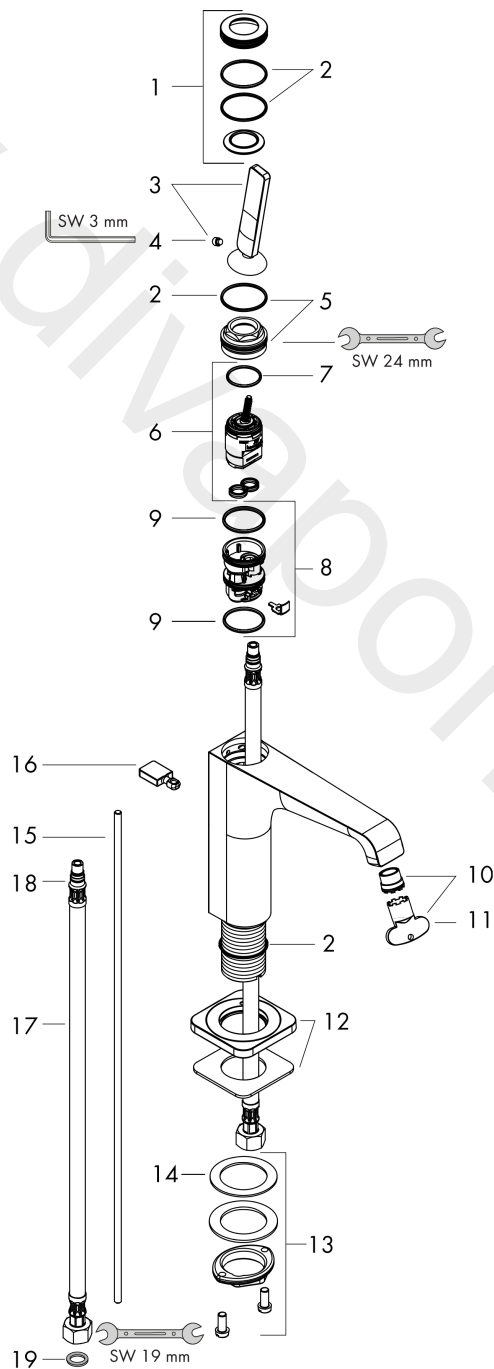

AXOR Citterio E
Single lever basin mixer 130 with pin handle and pop-up waste set
 Finish: **Brushed Black Chrome** Article Number: **36100340**

product features

- consists of: single lever basin mixer, waste set
- ComfortZone 130
- projection: 143 mm
- spout height: 126 mm
- handle variant: pin handle
- spray type: laminar spray
- maximum flow rate at 3 bar: 5 l/min
- ceramic cartridge
- suitable for continuous flow water heaters
- pop-up waste set G 1¼
- connection type: G ¾ connections
- connection dimension: DN15
- EU taxonomy: max. 6 l/min - Substantial Contribution (SC)
- WRAS 2110072
- WRAS 2110072 - Approval letter

Flowchart

AXOR Citterio E
Single lever basin mixer 130 with pin handle and pop-up waste set
 Finish: **Brushed Black Chrome** Article Number: **36100340**

Exploded Drawing

Year of production: >11/16

AXOR Citterio E
Single lever basin mixer 130 with pin handle and pop-up waste set
 Finish: **Brushed Black Chrome** Article Number: **36100340**

Spare part list

Year of production: >11/16

Pos.		Article Number	Price	PU
1	escutcheon	92188340	£ 96,00	1
2	O-ring 30x1,5	98433000	£ 3,30	1
3	handle	92189340	£ 76,00	1
4	hollow set screw M6x6	97660000	£ 3,30	1
5	nut	95667000	£ 25,00	1
6	cartridge, assy	96339000	£ 79,00	1
7	O-ring 21,95x1,78	95169000	£ 3,30	1
8	adapter for cartridge	95289000	£ 25,00	1
9	O-ring 26x2	98147000	£ 3,30	1
10	aerator laminar M16,5x1 (5 l/min)	95382000	£ 43,00	1
11	special tool	98987000	£ 9,00	1
12	escutcheon	92190340	£ 96,00	1
13	fixing set (Ø 32)	13961000	£ 25,00	1
14	lever collar	97548000	£ 3,30	1
15	pull rod	95128000	£ 51,00	1
16	diverter knob	92197340	£ 38,00	1
17	connection hose 600 mm M8x0,75 G3/8	96556000	£ 25,00	1
18	O-ring 7x1,5	98422000	£ 3,30	1
19	sealing set	95581000	£ 6,10	1
a	fixation extension 35 mm	13898000	£ 79,00	1
b	pop up waste	51302340	£ 172,44	1