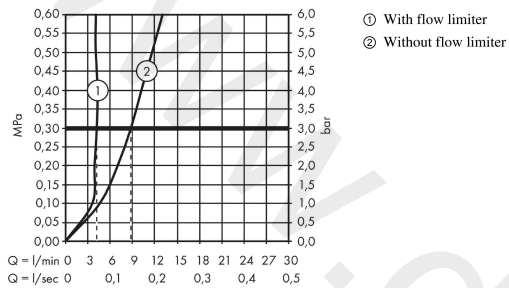

AXOR Citterio E
Single lever basin mixer 130 with pin handle and pop-up waste set
Finish: **Brushed Black Chrome** Article Number: **36100340**

Flowchart