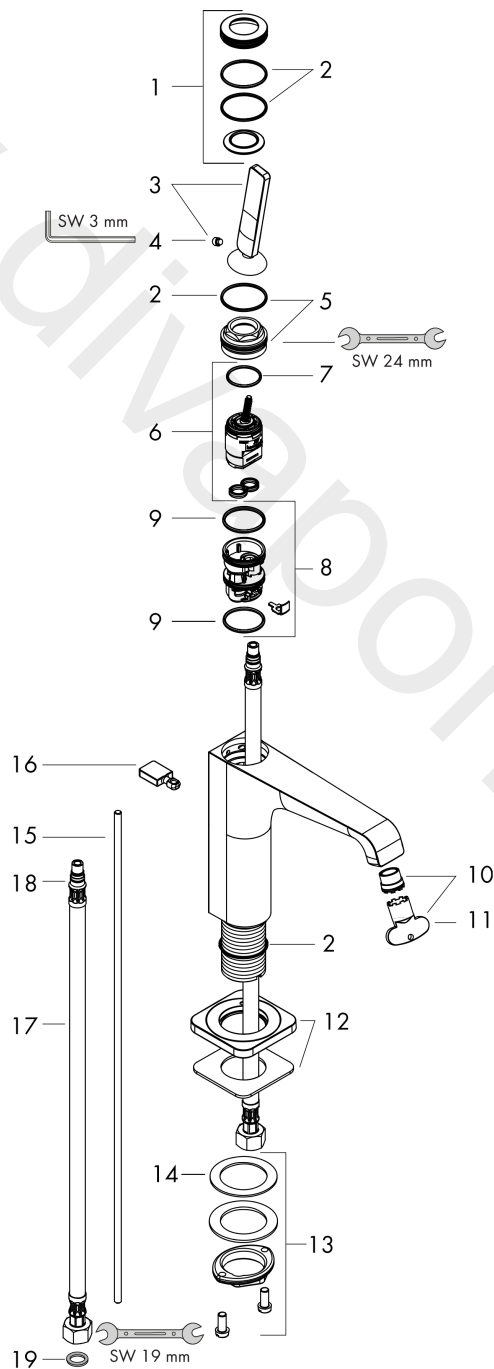

AXOR Citterio E
Single lever basin mixer 130 with pin handle and pop-up waste set
Finish: **Polished Black Chrome** Article Number: **36100330**

Exploded Drawing

Year of production: >11/16

AXOR Citterio E
Single lever basin mixer 130 with pin handle and pop-up waste set
Finish: **Polished Black Chrome** Article Number: **36100330**

Spare part list

Year of production: >11/16

Pos.		Article Number	Price	PU
1	escutcheon	92188330	£ 96,00	1
2	O-ring 30x1,5	98433000	£ 3,30	1
3	handle	92189330	£ 76,00	1
4	hollow set screw M6x6	97660000	£ 3,30	1
5	nut	95667000	£ 25,00	1
6	cartridge, assy	96339000	£ 79,00	1
7	O-ring 21,95x1,78	95169000	£ 3,30	1
8	adapter for cartridge	95289000	£ 25,00	1
9	O-ring 26x2	98147000	£ 3,30	1
10	aerator laminar M16,5x1 (5 l/min)	95382000	£ 43,00	1
11	special tool	98987000	£ 9,00	1
12	escutcheon	92190330	£ 96,00	1
13	fixing set (Ø 32)	13961000	£ 25,00	1
14	lever collar	97548000	£ 3,30	1
15	pull rod	95128330	£ 76,00	1
16	diverter knob	92197330	£ 38,00	1
17	connection hose 600 mm M8x0,75 G3/8	96556000	£ 25,00	1
18	O-ring 7x1,5	98422000	£ 3,30	1
19	sealing set	95581000	£ 6,10	1
a	pop up waste	51302330	£ 172,44	1
b	fixation extension 35 mm	13898000	£ 79,00	1