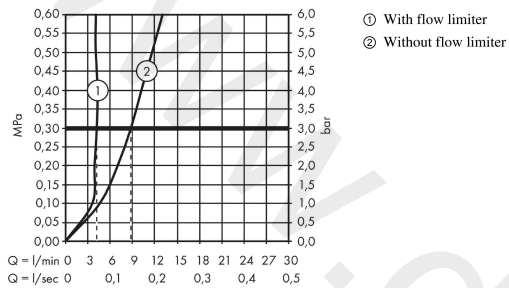

AXOR Citterio E
Single lever basin mixer 130 with pin handle and pop-up waste set
Finish: **Polished Black Chrome** Article Number: **36100330**

Flowchart