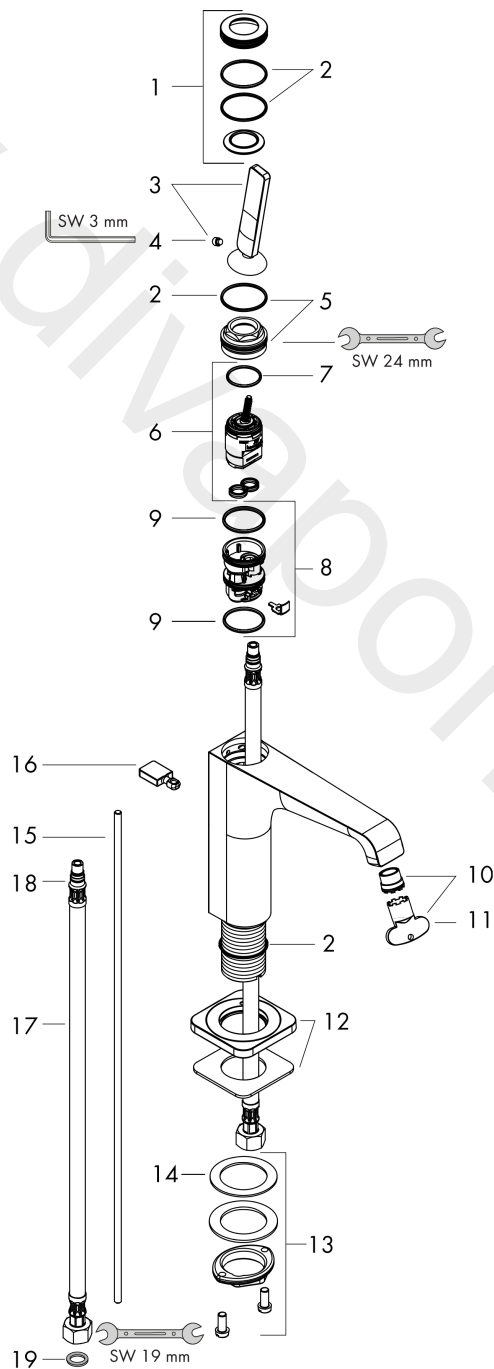

AXOR Citterio E
Single lever basin mixer 130 with pin handle and pop-up waste set
 Finish: **Polished Red Gold** Article Number: **36100300**

product features

- consists of: single lever basin mixer, waste set
- ComfortZone 130
- projection: 143 mm
- spout height: 126 mm
- handle variant: pin handle
- spray type: laminar spray
- maximum flow rate at 3 bar: 5 l/min
- ceramic cartridge
- suitable for continuous flow water heaters
- pop-up waste set G 1¼
- connection type: G ¾ connections
- connection dimension: DN15
- EU taxonomy: max. 6 l/min - Substantial Contribution (SC)
- WRAS 2110072
- WRAS 2110072 - Approval letter

Flowchart

AXOR Citterio E
Single lever basin mixer 130 with pin handle and pop-up waste set
 Finish: **Polished Red Gold** Article Number: **36100300**

Exploded Drawing

Year of production: >11/16

AXOR Citterio E

Single lever basin mixer 130 with pin handle and pop-up waste set

Finish: **Polished Red Gold** Article Number: **36100300**

Spare part list

Year of production: >11/16

Pos.		Article Number	Price	PU
1	escutcheon	92188300	£ 96,00	1
2	O-ring 30x1,5	98433000	£ 3,30	1
3	handle	92189300	£ 76,00	1
4	hollow set screw M6x6	97660000	£ 3,30	1
5	nut	95667000	£ 25,00	1
6	cartridge, assy	96339000	£ 79,00	1
7	O-ring 21,95x1,78	95169000	£ 3,30	1
8	adapter for cartridge	95289000	£ 25,00	1
9	O-ring 26x2	98147000	£ 3,30	1
10	aerator laminar M16,5x1 (5 l/min)	95382000	£ 43,00	1
11	special tool	98987000	£ 9,00	1
12	escutcheon	92190300	£ 96,00	1
13	fixing set (Ø 32)	13961000	£ 25,00	1
14	lever collar	97548000	£ 3,30	1
15	pull rod	95128000	£ 51,00	1
16	diverter knob	92197300	£ 37,50	1
17	connection hose 600 mm M8x0,75 G3/8	96556000	£ 25,00	1
18	O-ring 7x1,5	98422000	£ 3,30	1
19	sealing set	95581000	£ 6,10	1
a	fixation extension 35 mm	13898000	£ 79,00	1
b	pop up waste	51302300	£ 172,44	1