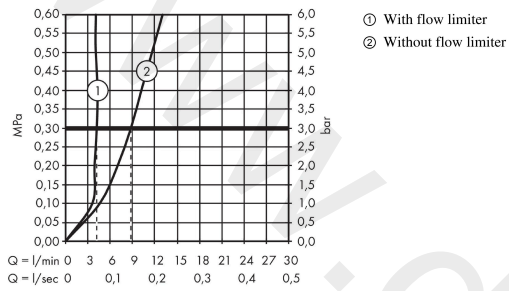

AXOR Citterio E
Single lever basin mixer 130 with pin handle and pop-up waste set
Finish: **Polished Red Gold** Article Number: **36100300**

Flowchart