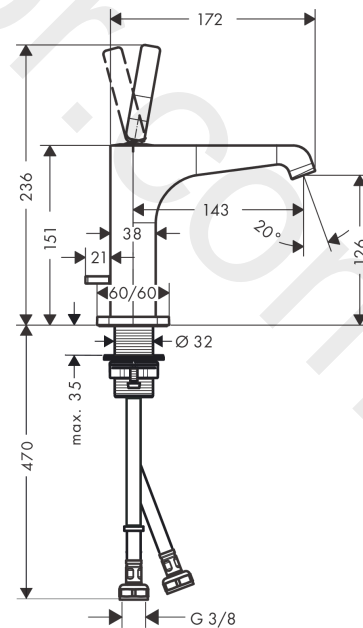

AXOR Citterio E
Single lever basin mixer 130 with pin handle and pop-up waste set
 Finish: **Polished Red Gold** Article Number: **36100300**

product features

- consists of: single lever basin mixer, waste set
- ComfortZone 130
- projection: 143 mm
- spout height: 126 mm
- handle variant: pin handle
- spray type: laminar spray
- maximum flow rate at 3 bar: 5 l/min
- ceramic cartridge
- suitable for continuous flow water heaters
- pop-up waste set G 1¼
- connection type: G ¾ connections
- connection dimension: DN15
- EU taxonomy: max. 6 l/min - Substantial Contribution (SC)
- WRAS 2110072
- WRAS 2110072 - Approval letter

Article Details

Price excl. VAT 706,20 £

Technology

Product image

Scale drawing

AXOR Citterio E
Single lever basin mixer 130 with pin handle and pop-up waste set
 Finish: **Polished Red Gold** Article Number: **36100300**

Single lever basin mixer 130 with pin handle and pop-up waste set

Finish: **Polished Red Gold** Article Number: **36100300**

Spare part list

Year of production: >11/16

Pos.		Article Number	Price	PU
1	escutcheon	92188300	£ 96,00	1
2	O-ring 30x1,5	98433000	£ 3,30	1
3	handle	92189300	£ 76,00	1
4	hollow set screw M6x6	97660000	£ 3,30	1
5	nut	95667000	£ 25,00	1
6	cartridge, assy	96339000	£ 79,00	1
7	O-ring 21,95x1,78	95169000	£ 3,30	1
8	adapter for cartridge	95289000	£ 25,00	1
9	O-ring 26x2	98147000	£ 3,30	1
10	aerator laminar M16,5x1 (5 l/min)	95382000	£ 43,00	1
11	special tool	98987000	£ 9,00	1
12	escutcheon	92190300	£ 96,00	1
13	fixing set (Ø 32)	13961000	£ 25,00	1
14	lever collar	97548000	£ 3,30	1
15	pull rod	95128000	£ 51,00	1
16	diverter knob	92197300	£ 37,50	1
17	connection hose 600 mm M8x0,75 G3/8	96556000	£ 25,00	1
18	O-ring 7x1,5	98422000	£ 3,30	1
19	sealing set	95581000	£ 6,10	1
a	fixation extension 35 mm	13898000	£ 79,00	1
b	pop up waste	51302300	£ 172,44	1