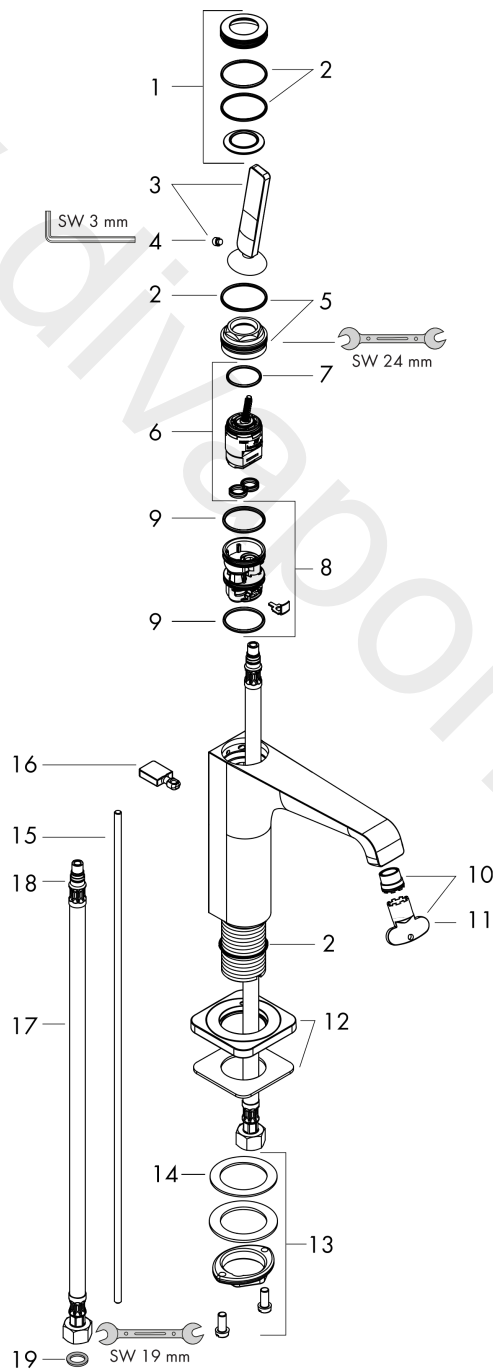

**AXOR Citterio E**  
**Single lever basin mixer 130 with pin handle and pop-up waste set**  
 Surfaces: Article Number: **36100260**

## Exploded Drawing

Year of production: **11/16 - 12/19**

## AXOR Citterio E

Single lever basin mixer 130 with pin handle and pop-up waste set

Surfaces: Article Number: **36100260**

### Spare part list

Year of production: **11/16 - 12/19**

Pos.		Article Number	Price	PU
1	escutcheon	92188260	£ 96,00	1
2	O-ring 30x1,5	98433000	£ 3,30	1
3	handle	92189260	£ 76,00	1
4	hollow set screw M6x6	97660000	£ 3,30	1
5	nut	95667000	£ 25,00	1
6	cartridge, assy	96339000	£ 79,00	1
7	O-ring 21,95x1,78	95169000	£ 3,30	1
8	adapter for cartridge	95289000	£ 25,00	1
9	O-ring 26x2	98147000	£ 3,30	1
10	aerator laminar M16,5x1 (5 l/min)	95382000	£ 43,00	1
11	special tool	98987000	£ 9,00	1
12	escutcheon	92190260	£ 96,00	1
13	fixing set (Ø 32)	13961000	£ 25,00	1
14	lever collar	97548000	£ 3,30	1
15	pull rod	95128000	£ 51,00	1
16	diverter knob	92197260	£ 37,50	1
17	connection hose 600 mm M8x0,75 G3/8	96556000	£ 25,00	1
18	O-ring 7x1,5	98422000	£ 3,30	1
19	sealing set	95581000	£ 6,10	1
a	fixation extension 35 mm	13898000	£ 79,00	1
b	pop up waste	51302260	£ 172,44	1