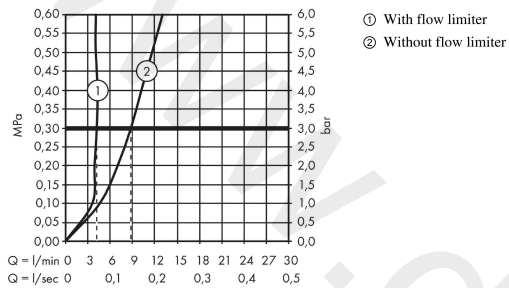

AXOR Citterio E
Single lever basin mixer 130 with pin handle and pop-up waste set
Finish: **Brushed Gold Optic**   Article Number: **36100250**

Flowchart