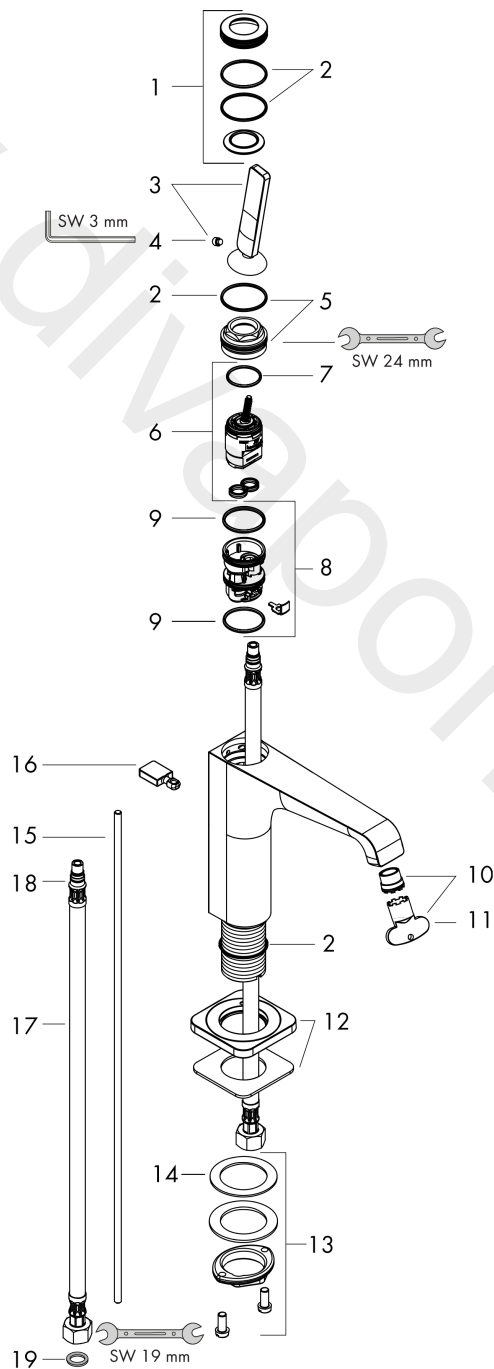

AXOR Citterio E
Single lever basin mixer 130 with pin handle and pop-up waste set
Finish: **Brushed Gold Optic** Article Number: **36100250**

Exploded Drawing

Year of production: >11/16

AXOR Citterio E

Single lever basin mixer 130 with pin handle and pop-up waste set

Finish: **Brushed Gold Optic** Article Number: **36100250**

Spare part list

Year of production: >11/16

Pos.		Article Number	Price	PU
1	escutcheon	92188250	£ 96,00	1
2	O-ring 30x1,5	98433000	£ 3,30	1
3	handle	92189250	£ 76,50	1
4	hollow set screw M6x6	97660000	£ 3,30	1
5	nut	95667000	£ 25,00	1
6	cartridge, assy	96339000	£ 79,00	1
7	O-ring 21,95x1,78	95169000	£ 3,30	1
8	adapter for cartridge	95289000	£ 25,00	1
9	O-ring 26x2	98147000	£ 3,30	1
10	aerator laminar M16,5x1 (5 l/min)	95382000	£ 43,00	1
11	special tool	98987000	£ 9,00	1
12	escutcheon	92190250	£ 96,00	1
13	fixing set (Ø 32)	13961000	£ 25,00	1
14	lever collar	97548000	£ 3,30	1
15	pull rod	95128000	£ 51,00	1
16	diverter knob	92197250	£ 37,50	1
17	connection hose 600 mm M8x0,75 G3/8	96556000	£ 25,00	1
18	O-ring 7x1,5	98422000	£ 3,30	1
19	sealing set	95581000	£ 6,10	1
a	fixation extension 35 mm	13898000	£ 79,00	1
b	pop up waste	51302250	£ 172,44	1