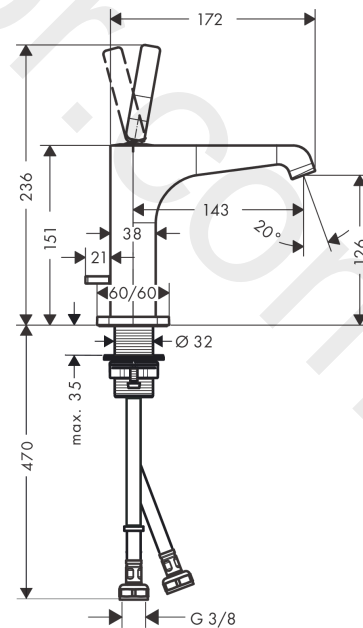

Scale drawing