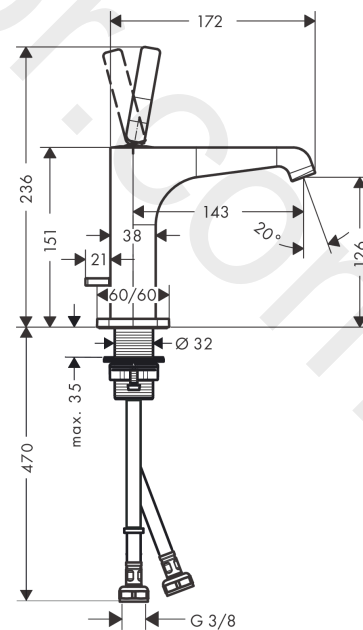

Scale drawing