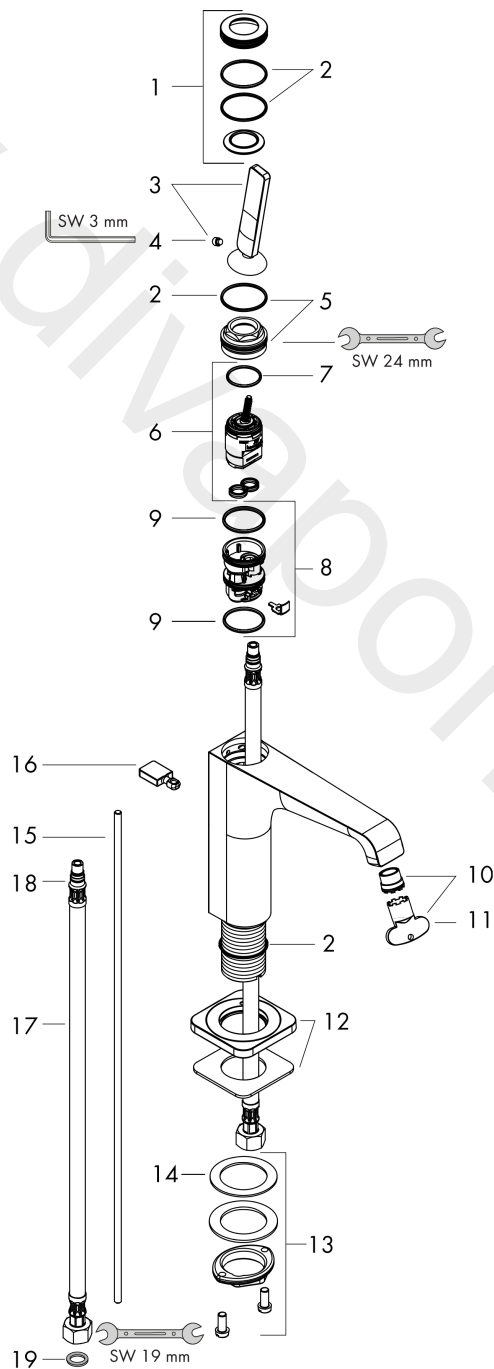

AXOR Citterio E
Single lever basin mixer 130 with pin handle and pop-up waste set
 Finish: **Brushed Bronze** Article Number: **36100140**

product features

- consists of: single lever basin mixer, waste set
- ComfortZone 130
- projection: 143 mm
- spout height: 126 mm
- handle variant: pin handle
- spray type: laminar spray
- maximum flow rate at 3 bar: 5 l/min
- ceramic cartridge
- suitable for continuous flow water heaters
- pop-up waste set G 1¼
- connection type: G ¾ connections
- connection dimension: DN15
- EU taxonomy: max. 6 l/min - Substantial Contribution (SC)
- WRAS 2110072
- WRAS 2110072 - Approval letter

Flowchart

AXOR Citterio E
Single lever basin mixer 130 with pin handle and pop-up waste set
 Finish: **Brushed Bronze** Article Number: **36100140**

Exploded Drawing

Year of production: >11/16

AXOR Citterio E

Single lever basin mixer 130 with pin handle and pop-up waste set

Finish: **Brushed Bronze** Article Number: **36100140**

Spare part list

Year of production: >11/16

Pos.		Article Number	Price	PU
1	escutcheon	92188140	£ 96,00	1
2	O-ring 30x1,5	98433000	£ 3,30	1
3	handle	92189140	£ 76,00	1
4	hollow set screw M6x6	97660000	£ 3,30	1
5	nut	95667000	£ 25,00	1
6	cartridge, assy	96339000	£ 79,00	1
7	O-ring 21,95x1,78	95169000	£ 3,30	1
8	adapter for cartridge	95289000	£ 25,00	1
9	O-ring 26x2	98147000	£ 3,30	1
10	aerator laminar M16,5x1 (5 l/min)	95382000	£ 43,00	1
11	special tool	98987000	£ 9,00	1
12	escutcheon	92190140	£ 96,00	1
13	fixing set (Ø 32)	13961000	£ 25,00	1
14	lever collar	97548000	£ 3,30	1
15	pull rod	95128000	£ 51,00	1
16	diverter knob	92197140	£ 37,50	1
17	connection hose 600 mm M8x0,75 G3/8	96556000	£ 25,00	1
18	O-ring 7x1,5	98422000	£ 3,30	1
19	sealing set	95581000	£ 6,10	1
a	fixation extension 35 mm	13898000	£ 79,00	1
b	pop up waste	51302140	£ 172,44	1