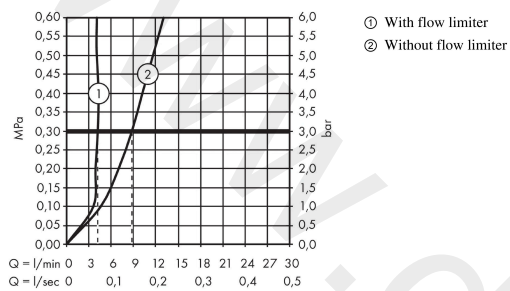

AXOR Citterio E
Single lever basin mixer 130 with pin handle and pop-up waste set
Finish: **Brushed Bronze** Article Number: **36100140**

Flowchart