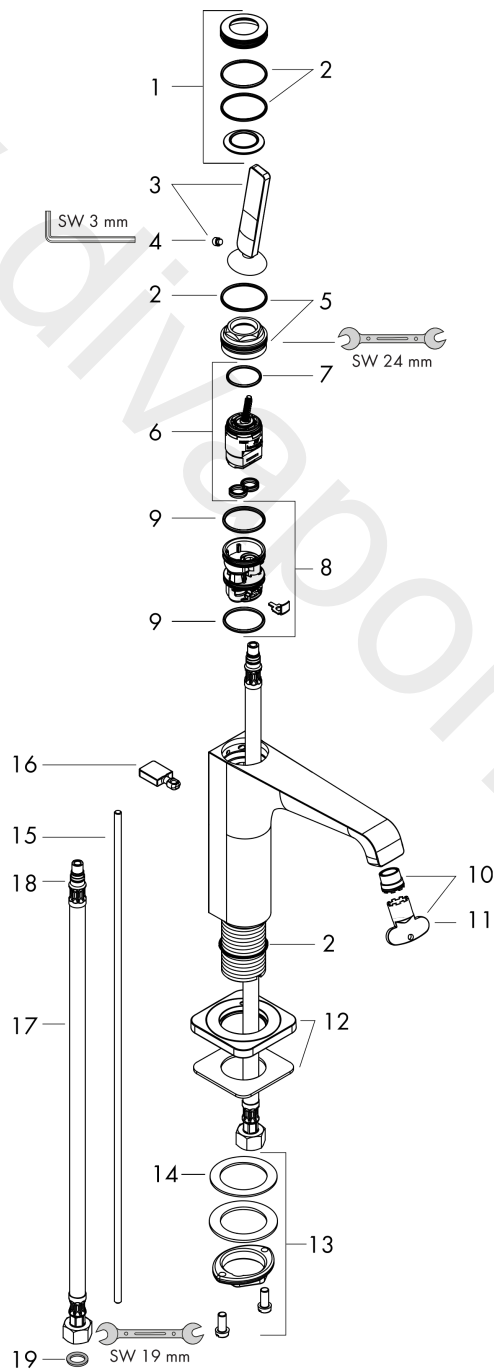

**AXOR Citterio E**  
**Single lever basin mixer 130 with pin handle and pop-up waste set**  
 Surfaces: Article Number: **36100130**

## Exploded Drawing

Year of production: **11/16 - 12/19**

## AXOR Citterio E

Single lever basin mixer 130 with pin handle and pop-up waste set

Surfaces: Article Number: **36100130**

### Spare part list

Year of production: **11/16 - 12/19**

Pos.		Article Number	Price	PU
1	escutcheon	92188130	£ 96,00	1
2	O-ring 30x1,5	98433000	£ 3,30	1
3	handle	92189130	£ 76,50	1
4	hollow set screw M6x6	97660000	£ 3,30	1
5	nut	95667000	£ 25,00	1
6	cartridge, assy	96339000	£ 79,00	1
7	O-ring 21,95x1,78	95169000	£ 3,30	1
8	adapter for cartridge	95289000	£ 25,00	1
9	O-ring 26x2	98147000	£ 3,30	1
10	aerator laminar M16,5x1 (5 l/min)	95382000	£ 43,00	1
11	special tool	98987000	£ 9,00	1
12	escutcheon	92190130	£ 96,00	1
13	fixing set (Ø 32)	13961000	£ 25,00	1
14	lever collar	97548000	£ 3,30	1
15	pull rod	95128000	£ 51,00	1
16	diverter knob	92197130	£ 37,50	1
17	connection hose 600 mm M8x0,75 G3/8	96556000	£ 25,00	1
18	O-ring 7x1,5	98422000	£ 3,30	1
19	sealing set	95581000	£ 6,10	1
a	fixation extension 35 mm	13898000	£ 79,00	1
b	pop up waste	51302130	£ 172,44	1