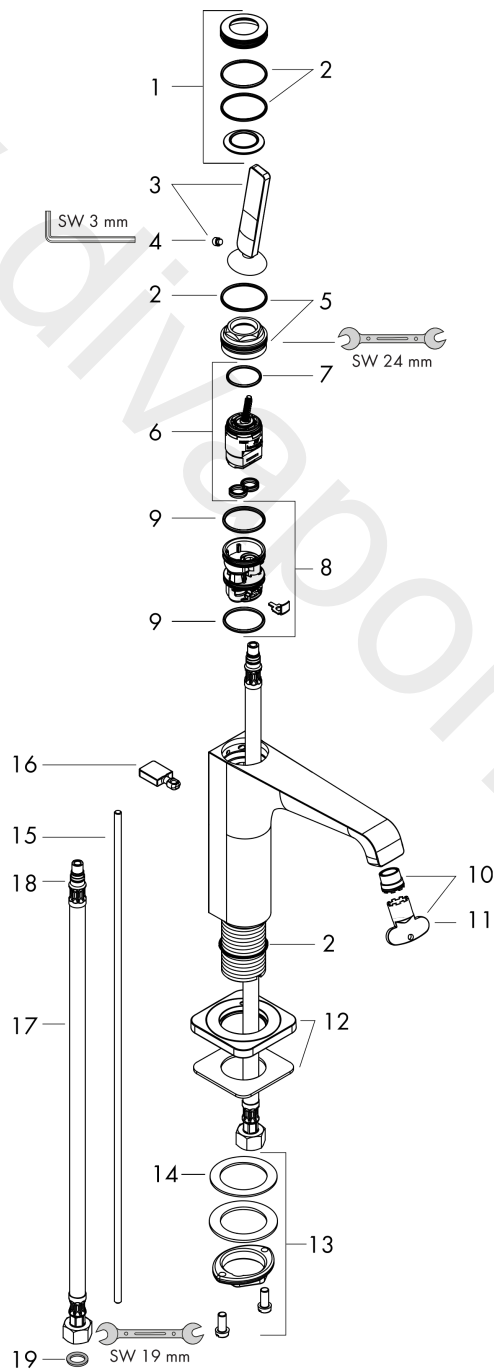

**AXOR Citterio E**  
**Single lever basin mixer 130 with pin handle and pop-up waste set**  
 Surfaces: Article Number: **36100020**

## Exploded Drawing

Year of production: **11/16 - 12/19**

## AXOR Citterio E

Single lever basin mixer 130 with pin handle and pop-up waste set

Surfaces: Article Number: **36100020**

### Spare part list

Year of production: **11/16 - 12/19**

Pos.		Article Number	Price	PU
1	escutcheon	92188020	£ 96,00	1
2	O-ring 30x1,5	98433000	£ 3,30	1
3	handle	92189020	£ 76,50	1
4	hollow set screw M6x6	97660000	£ 3,30	1
5	nut	95667000	£ 25,00	1
6	cartridge, assy	96339000	£ 79,00	1
7	O-ring 21,95x1,78	95169000	£ 3,30	1
8	adapter for cartridge	95289000	£ 25,00	1
9	O-ring 26x2	98147000	£ 3,30	1
10	aerator laminar M16,5x1 (5 l/min)	95382000	£ 43,00	1
11	special tool	98987000	£ 9,00	1
12	escutcheon	92190020	£ 96,00	1
13	fixing set (Ø 32)	13961000	£ 25,00	1
14	lever collar	97548000	£ 3,30	1
15	pull rod	95128000	£ 51,00	1
16	diverter knob	92197020	£ 37,50	1
17	connection hose 600 mm M8x0,75 G3/8	96556000	£ 25,00	1
18	O-ring 7x1,5	98422000	£ 3,30	1
19	sealing set	95581000	£ 6,10	1
a	fixation extension 35 mm	13898000	£ 79,00	1
b	pop up waste	51302020	£ 172,44	1