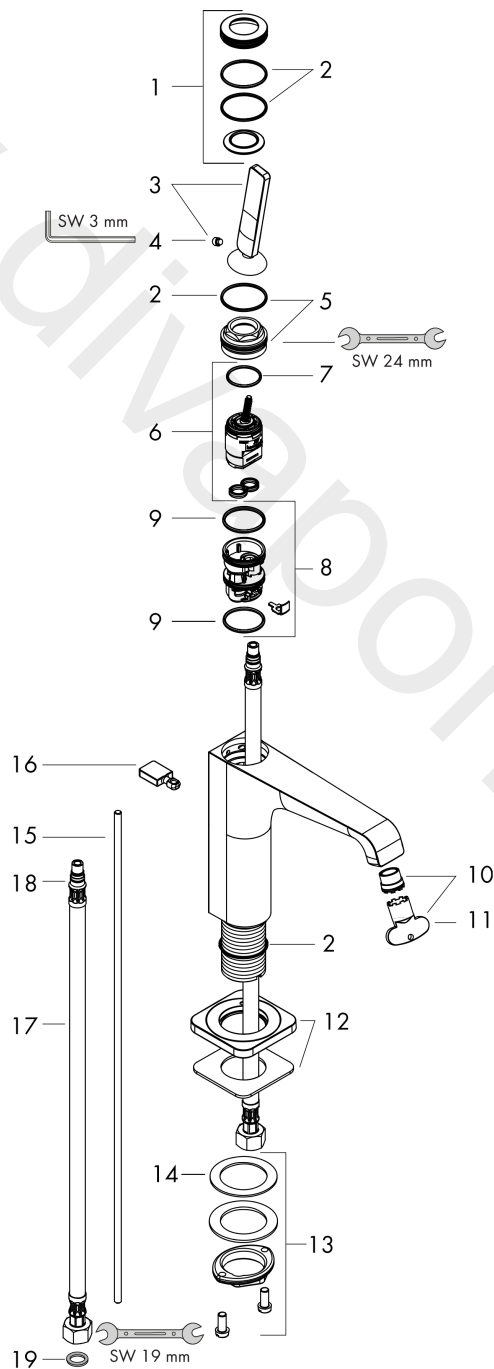

AXOR Citterio E

Single lever basin mixer 130 with pin handle and pop-up waste set

Finish: **Chrome** Article Number: **36100000**

product features

- consists of: single lever basin mixer, waste set
- ComfortZone 130
- projection: 143 mm
- spout height: 126 mm
- handle variant: pin handle
- spray type: laminar spray
- maximum flow rate at 3 bar: 5 l/min
- ceramic cartridge
- suitable for continuous flow water heaters
- pop-up waste set G 1¼
- connection type: G ¾ connections
- connection dimension: DN15
- EU taxonomy: max. 6 l/min - Substantial Contribution (SC)
- WRAS 2110072
- WRAS 2110072 - Approval letter

Flowchart

AXOR Citterio E
Single lever basin mixer 130 with pin handle and pop-up waste set
 Finish: **Chrome** Article Number: **36100000**

Exploded Drawing

Year of production: >11/14

AXOR Citterio E
Single lever basin mixer 130 with pin handle and pop-up waste set
 Finish: **Chrome** Article Number: **36100000**

Spare part list

Year of production: >11/14

Pos.		Article Number	Price	PU
1	escutcheon	92188000	£ 64,00	1
2	O-ring 30x1,5	98433000	£ 3,30	1
3	handle	92189000	£ 51,00	1
4	hollow set screw M6x6	97660000	£ 3,30	1
5	nut	95667000	£ 25,00	1
6	cartridge, assy	96339000	£ 79,00	1
7	O-ring 21,95x1,78	95169000	£ 3,30	1
8	adapter for cartridge	95289000	£ 25,00	1
9	O-ring 26x2	98147000	£ 3,30	1
10	aerator laminar M16,5x1 (5 l/min)	95382000	£ 43,00	1
11	special tool	98987000	£ 9,00	1
12	escutcheon	92190000	£ 64,00	1
13	fixing set (Ø 32)	13961000	£ 25,00	1
14	lever collar	97548000	£ 3,30	1
15	pull rod	95128000	£ 51,00	1
16	diverter knob	92197000	£ 25,00	1
17	connection hose 600 mm M8x0,75 G3/8	96556000	£ 25,00	1
18	O-ring 7x1,5	98422000	£ 3,30	1
19	sealing set	95581000	£ 6,10	1
a	fixation extension 35 mm	13898000	£ 79,00	1
b	pop up waste	94139000	£ 96,00	1