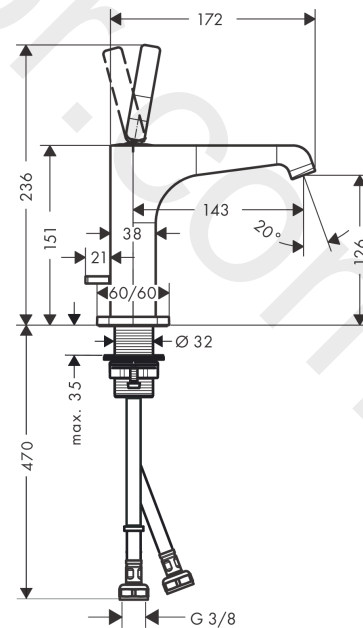

AXOR Citterio E

Single lever basin mixer 130 with pin handle and pop-up waste set

Finish: **Chrome** Article Number: **36100000**

product features

- consists of: single lever basin mixer, waste set
- ComfortZone 130
- projection: 143 mm
- spout height: 126 mm
- handle variant: pin handle
- spray type: laminar spray
- maximum flow rate at 3 bar: 5 l/min
- ceramic cartridge
- suitable for continuous flow water heaters
- pop-up waste set G 1¼
- connection type: G ¾ connections
- connection dimension: DN15
- EU taxonomy: max. 6 l/min - Substantial Contribution (SC)
- WRAS 2110072
- WRAS 2110072 - Approval letter

Article Details

Price excl. VAT

470,83 £

Technology

Certificates / Sustainability

Product image

Scale drawing

AXOR Citterio E
Single lever basin mixer 130 with pin handle and pop-up waste set
 Finish: **Chrome** Article Number: **36100000**

Spare part list

Year of production: >11/14

Pos.		Article Number	Price	PU
1	escutcheon	92188000	£ 64,00	1
2	O-ring 30x1,5	98433000	£ 3,30	1
3	handle	92189000	£ 51,00	1
4	hollow set screw M6x6	97660000	£ 3,30	1
5	nut	95667000	£ 25,00	1
6	cartridge, assy	96339000	£ 79,00	1
7	O-ring 21,95x1,78	95169000	£ 3,30	1
8	adapter for cartridge	95289000	£ 25,00	1
9	O-ring 26x2	98147000	£ 3,30	1
10	aerator laminar M16,5x1 (5 l/min)	95382000	£ 43,00	1
11	special tool	98987000	£ 9,00	1
12	escutcheon	92190000	£ 64,00	1
13	fixing set (Ø 32)	13961000	£ 25,00	1
14	lever collar	97548000	£ 3,30	1
15	pull rod	95128000	£ 51,00	1
16	diverter knob	92197000	£ 25,00	1
17	connection hose 600 mm M8x0,75 G3/8	96556000	£ 25,00	1
18	O-ring 7x1,5	98422000	£ 3,30	1
19	sealing set	95581000	£ 6,10	1
a	fixation extension 35 mm	13898000	£ 79,00	1
b	pop up waste	94139000	£ 96,00	1