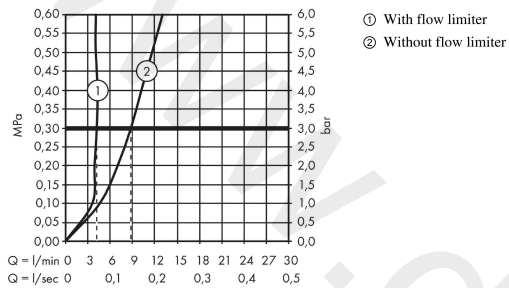

AXOR Citterio E
Single lever basin mixer 130 with pin handle and pop-up waste set
Finish: **Chrome** Article Number: **36100000**

Flowchart