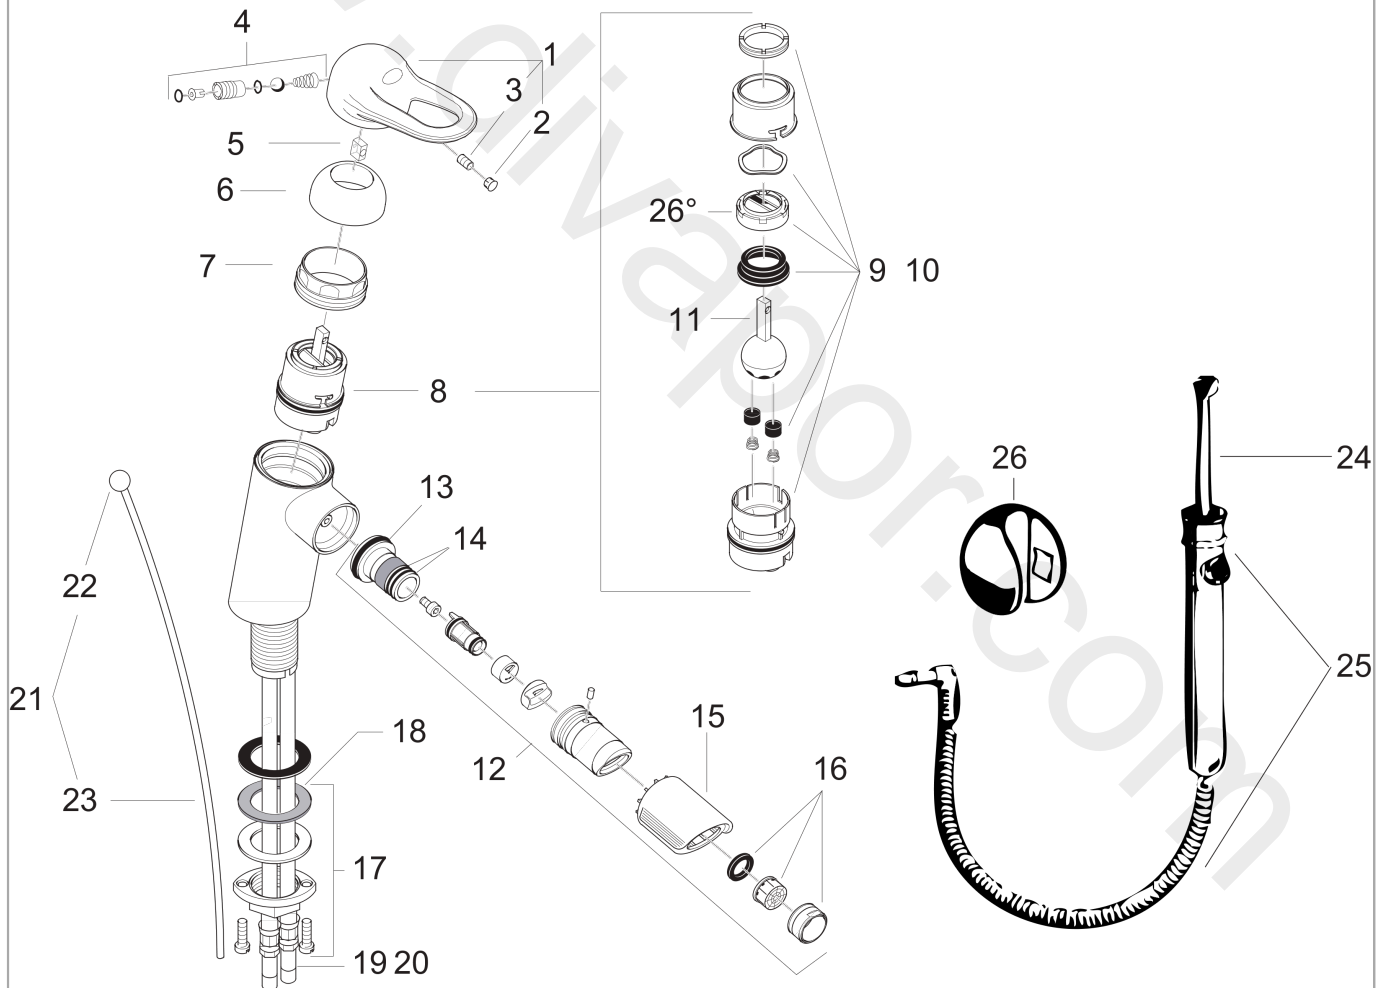

**AXOR Allegroh**  
**Single Lever Basin Mixer**  
 Surfaces: Article Number: **36010880**

## Exploded Drawing

Year of production: **05/97 - 01/07**

**AXOR Allegroh**  
**Single Lever Basin Mixer**  
 Surfaces: Article Number: **36010880**

## Spare part list

Year of production: **05/97 - 01/07**

Pos.		Article Number	Price	PU
1	handle	36091880	£ 173,00	1
2	screw cover	94063880	£ 9,00	1
3	hollow set screw M6x10 DIN 916	96029000	£ 3,30	1
4	mouth spray connection	94185000	£ 43,00	1
5	seal	97531000	£ 3,30	1
6	flange	94130880	£ 25,00	1
7	nut	94106000	£ 35,00	1
8	cartridge, assy	14098000	£ 110,00	1
9	service set with service tool	13952000	£ 43,00	1
10	service set without service tool	98804000	£ 35,00	1
11	mixer ball	13097000	£ 51,00	1
12	spout cpl.	16081880	£ 137,00	1
13	O-ring 27x2,5	98149000	£ 3,30	1
14	O-ring 18x2	98181000	£ 6,10	1
15	cover for spout	97811880	£ 43,00	1
16	aerator M24x1 (7 l/min)	13085000	£ 13,30	1
17	lever collar	97548000	£ 3,30	1
18	fixing set (Ø 32)	13961000	£ 25,00	1
19	connection hose 450 mm G3/8	94076000	£ 35,00	1
20	O-ring 7x1,5	98422000	£ 3,30	1
21	pop up rod	92620880	£ 51,00	1
22	diverter knob	94066880	£ 9,00	1
23	pull rod	94067000	£ 20,50	1
24	nozzle lava	13194000	-	1
25	hose with stop-device	13093000	-	1
26	holder small	13198000	-	1
a	pop up waste	94139880	£ 173,00	1
b	fixation extension 35 mm	13898000	£ 79,00	1