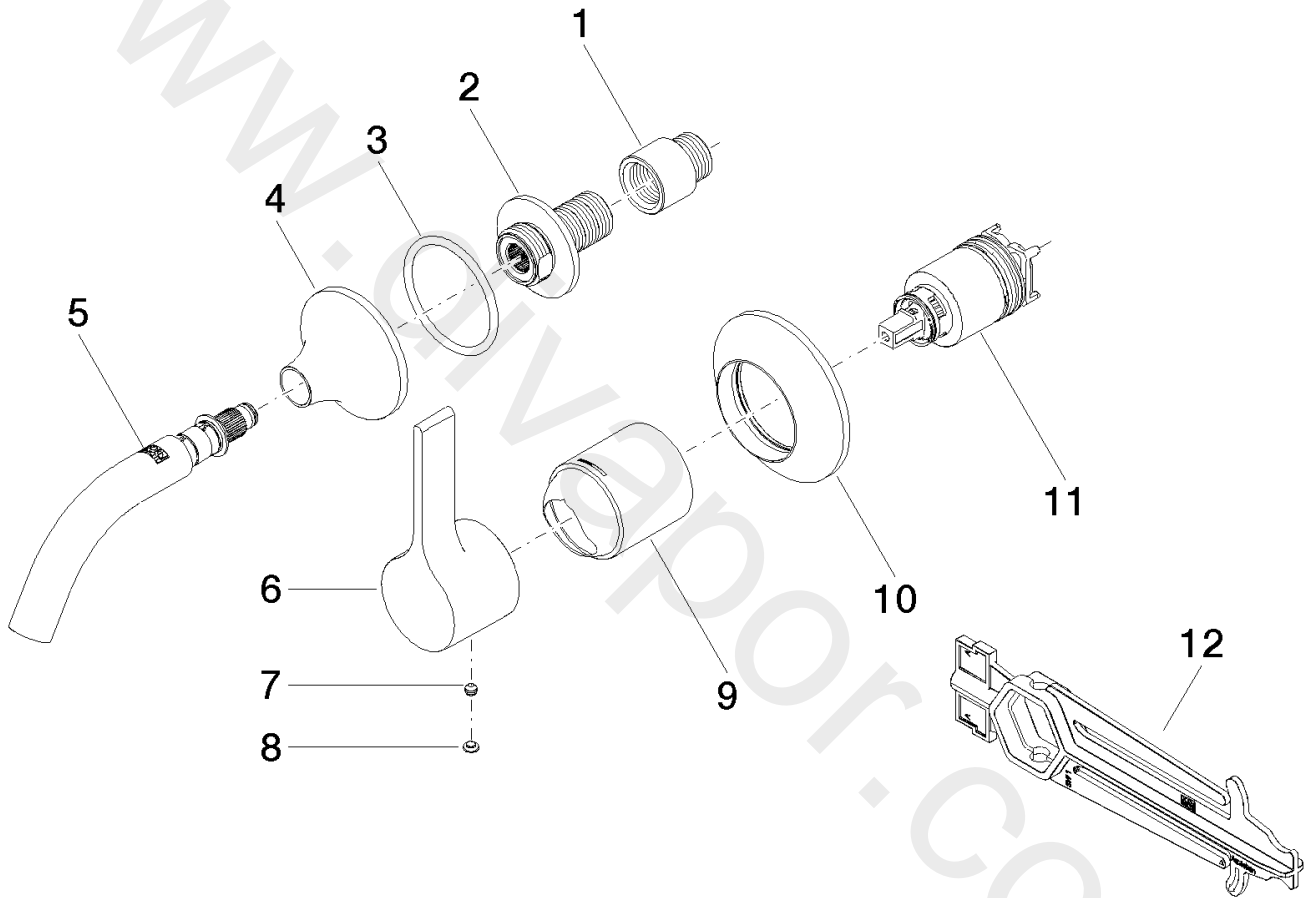

Washbasin - VAIA

Wall-mounted single-lever basin mixer without pop-up waste

Article number: 36 867 809-06

Washbasin - VAIA

Wall-mounted single-lever basin mixer without pop-up waste

Article number: 36 867 809-06

Spare parts list

Position	Quantity used	Item Number	Spare part	Delivery time
1	1	09 24 03 072 10 90	nipple	2
2	1	09 24 03 269 90	nipple	2
3	1	09 14 10 084 90	seal	2
4	1	09 27 80 011-06	rosette	10
5	1	90 28 22 365 00-06	spout	10
6	1	09 20 80 021-06	handle	10
7	1	09 31 11 063 90	pin	2
8	1	90 31 20 087 00-06	plug	10
9	1	09 11 02 288-06	cover	10
10	1	90 27 80 012 00-06	rosette	10
11	1	90 15 05 064 01 90	cartridge	2
12	1	09 30 09 064 90	key	2