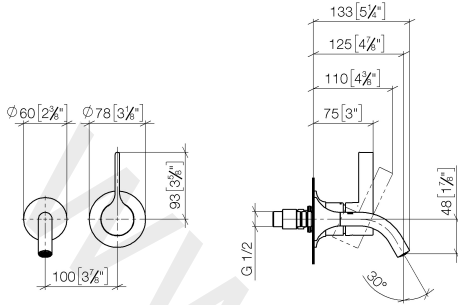

Wall-mounted single-lever basin mixer without pop-up waste

VAIA

36 867 809

- 125 mm projection
- fixed spout
- circular, air-enriched flow
- hole diameter spout 35 mm
- hole diameter single-lever mixer 57 mm
- rosette for single-lever mixer Ø 78mm
- rosette for spout Ø 60mm
- max. flow 5.7 l/min
- lead-free

Required miscellaneous

Concealed wall-mounted single-lever mixer 35 860 970 90
 •min. recess depth 75 mm
 •max. recess depth 95 mm

Required miscellaneous

Drybox Wall-mounted single-lever basin mixer 39 807 970 90
 Mixer on right/left/or above

36 867 809

mm [inches]

Flow rate chart

36 867 809

Spare parts list

No.	Item Number	Name	Quantity used	Delivery time
1	09 24 03 072 10 90	nipple	1	2
2	09 24 03 269 90	nipple	1	2
3	09 14 10 084 90	seal	1	2
4	09 27 80 011-06	rosette	1	10
5	90 28 22 365 00-06	spout	1	10
6	09 20 80 021-06	handle	1	10
7	09 31 11 063 90	pin	1	2
8	90 31 20 087 00-06	plug	1	10
9	09 11 02 288-06	cover	1	10
10	90 27 80 012 00-06	rosette	1	10
11	90 15 05 064 01 90	cartridge	1	2
12	09 30 09 064 90	key	1	2