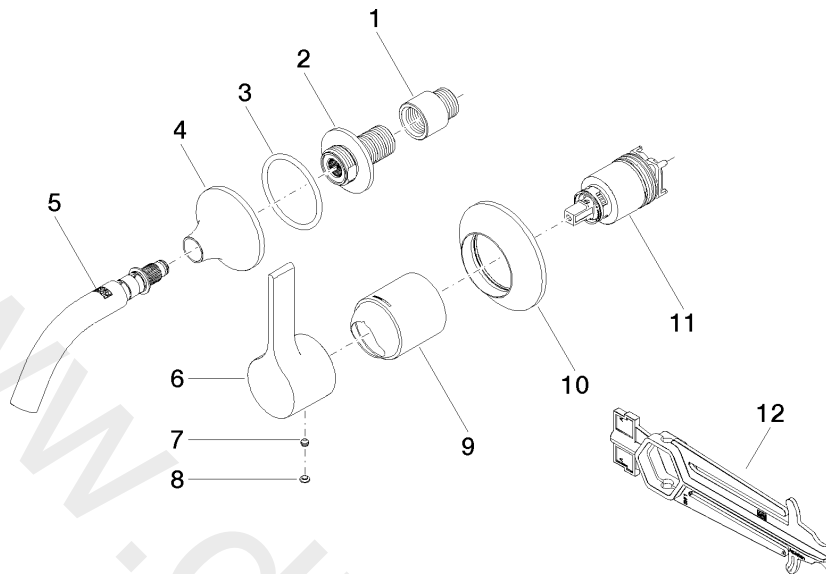

Wall-mounted single-lever basin mixer without pop-up waste

VAIA

36 867 809

- 125 mm projection
- fixed spout
- circular, air-enriched flow
- hole diameter spout 35 mm
- hole diameter single-lever mixer 57 mm
- rosette for single-lever mixer Ø 78mm
- rosette for spout Ø 60mm
- max. flow 5.7 l/min
- lead-free

36 867 809

mm [inches]

Flow rate chart

36 867 809

Spare parts list

No.	Item Number	Name	Quantity used	Delivery time
1	09 24 03 072 10 90	nipple	1	2
2	09 24 03 269 90	nipple	1	2
3	09 14 10 084 90	seal	1	2
4	09 27 80 011-06	rosette	1	10
5	90 28 22 365 00-06	spout	1	10
6	09 20 80 021-06	handle	1	10
7	09 31 11 063 90	pin	1	2
8	90 31 20 087 00-06	plug	1	10
9	09 11 02 288-06	cover	1	10
10	90 27 80 012 00-06	rosette	1	10
11	90 15 05 064 01 90	cartridge	1	2
12	09 30 09 064 90	key	1	2