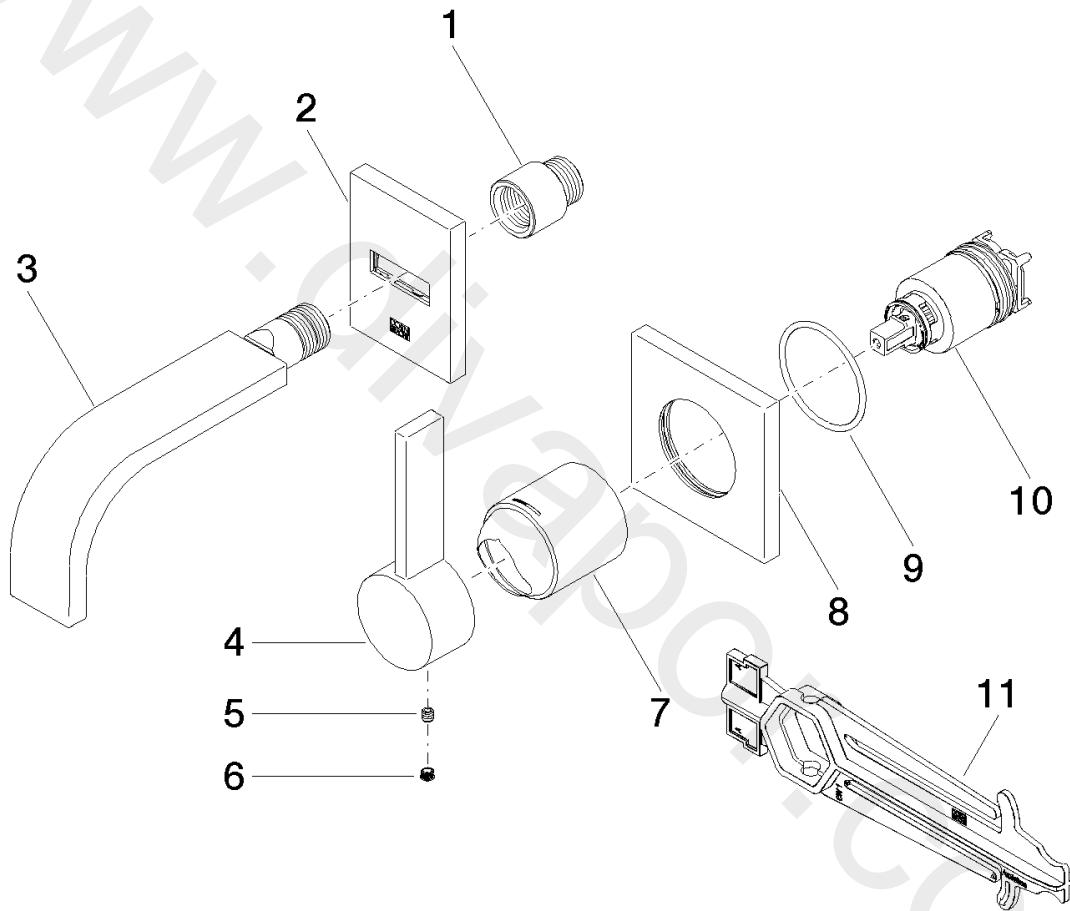

Washbasin - MEM

Wall-mounted single-lever basin mixer without pop-up waste

Article number: 36 867 782-99

## Washbasin - MEM

Wall-mounted single-lever basin mixer without pop-up waste

Article number: 36 867 782-99

### Spare parts list

Position	Quantity used	Item Number	Spare part	Delivery time
1	1	09 24 03 072 10 90	nipple	2
2	1	90 27 78 038 00-99	rosette	30
3	1	90 28 22 357 00-99	spout	30
4	1	09 20 78 058-99	handle	30
5	1	09 31 11 030 90	pin	2
6	1	09 31 20 109 90	plug	2
7	1	09 11 02 288-99	cover	30
8	1	09 27 78 039-99	rosette	30
9	1	09 14 10 049 90	seal	2
10	1	90 15 05 064 01 90	cartridge	2
11	1	09 30 09 064 90	key	2