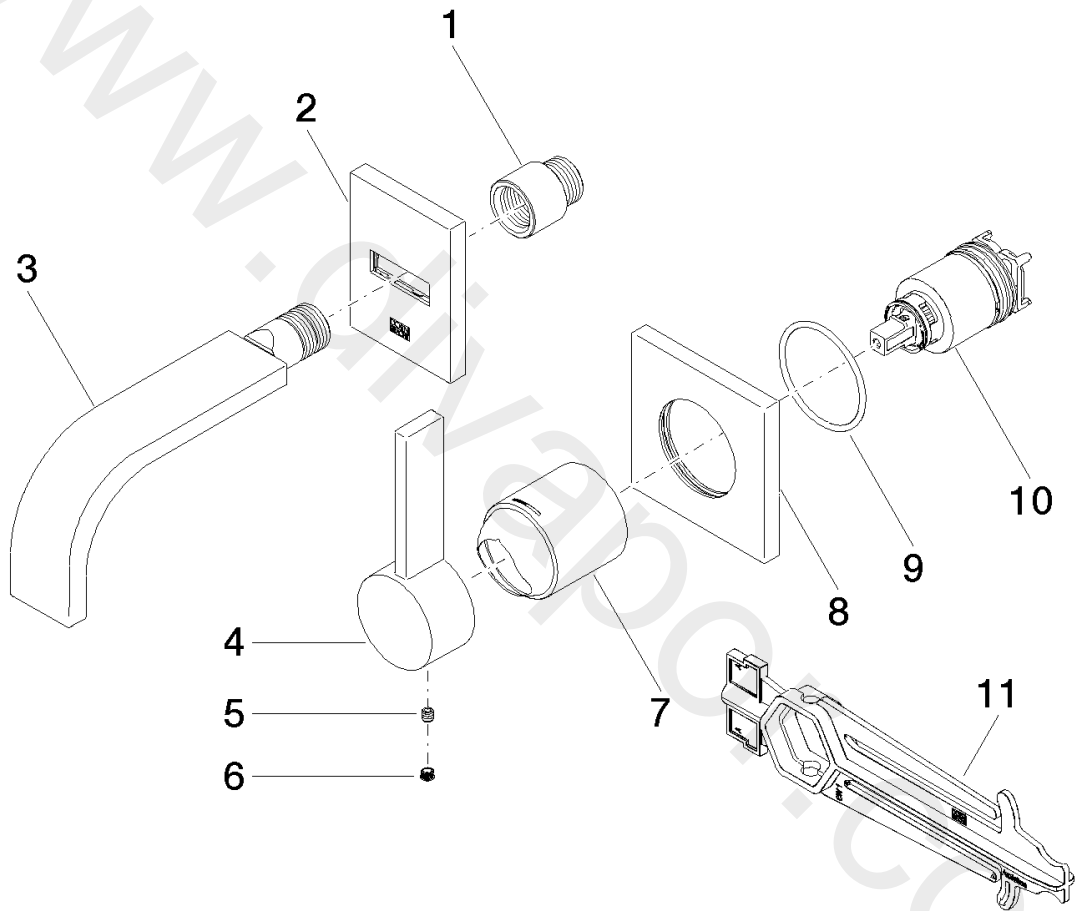

Washbasin - MEM

Wall-mounted single-lever basin mixer without pop-up waste

Article number: 36 867 782-08

## Washbasin - MEM

Wall-mounted single-lever basin mixer without pop-up waste

Article number: 36 867 782-08

### Spare parts list

Position	Quantity used	Item Number	Spare part	Delivery time
1	1	09 24 03 072 10 90	nipple	2
2	1	90 27 78 038 00-08	rosette	20
3	1	90 28 22 357 00-08	spout	20
4	1	09 20 78 058-08	handle	20
5	1	09 31 11 030 90	pin	2
6	1	09 31 20 109 90	plug	2
7	1	09 11 02 288-08	cover	20
8	1	09 27 78 039-08	rosette	20
9	1	09 14 10 049 90	seal	2
10	1	90 15 05 064 01 90	cartridge	2
11	1	09 30 09 064 90	key	2