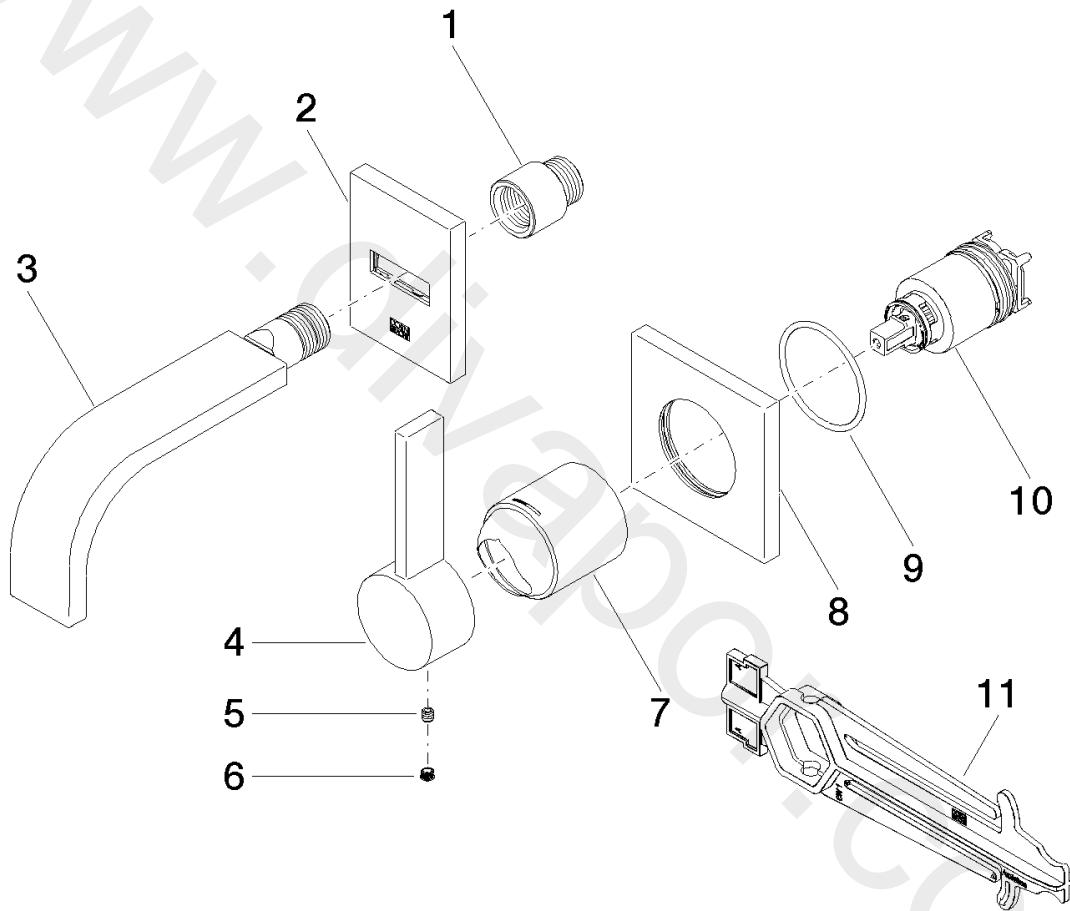

Washbasin - MEM

Wall-mounted single-lever basin mixer without pop-up waste

Article number: 36 867 782-06

Washbasin - MEM

Wall-mounted single-lever basin mixer without pop-up waste

Article number: 36 867 782-06

Spare parts list

Position	Quantity used	Item Number	Spare part	Delivery time
1	1	09 24 03 072 10 90	nipple	2
2	1	90 27 78 038 00-06	rosette	10
3	1	90 28 22 357 00-06	spout	10
4	1	09 20 78 058-06	handle	10
5	1	09 31 11 030 90	pin	2
6	1	09 31 20 109 90	plug	2
7	1	09 11 02 288-06	cover	10
8	1	09 27 78 039-06	rosette	10
9	1	09 14 10 049 90	seal	2
10	1	90 15 05 064 01 90	cartridge	2
11	1	09 30 09 064 90	key	2