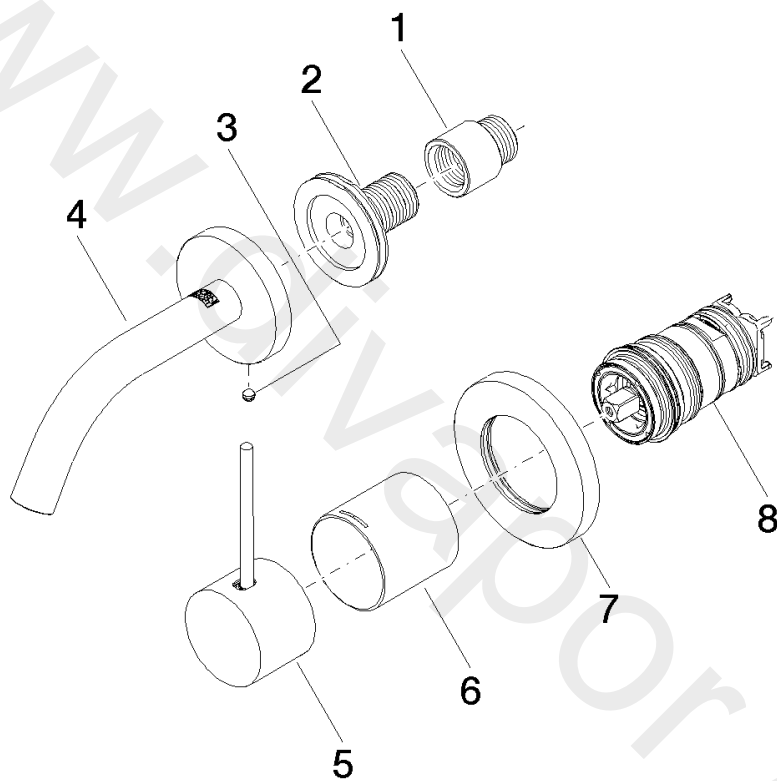

Washbasin - META

META SLIM Wall-mounted single-lever basin mixer without pop-up waste

Article number: 36 867 662-33

Washbasin - META

META SLIM Wall-mounted single-lever basin mixer without pop-up waste

Article number: 36 867 662-33

Spare parts list

Position	Quantity used	Item Number	Spare part	Delivery time
1	1	09 24 03 072 10 90	nipple	2
2	1	90 24 03 280 00 90	nipple	2
3	1	09 31 11 148 90	pin	2
4	1	90 28 22 362 00-33	spout	30
5	1	90 20 66 022 00-33	handle	30
6	1	09 11 02 336-33	sleeve	30
7	1	90 27 62 011 00-33	rosette	30
8	1	90 15 05 044 02 90	cartridge	2