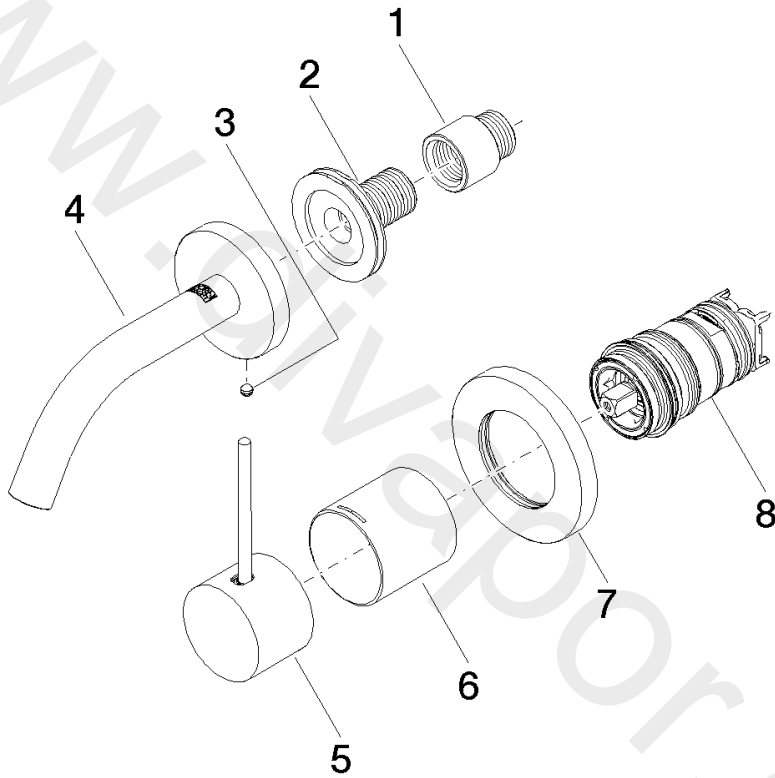

Washbasin - META

META SLIM Wall-mounted single-lever basin mixer without pop-up waste

Article number: 36 867 662-33

Washbasin - META

META SLIM Wall-mounted single-lever basin mixer without pop-up waste

Article number: 36 867 662-33

Spare parts list

Position	Quantity used	Item Number	Spare part	Delivery time
1	1	09 24 03 072 10 90	nipple	2
2	1	90 24 03 280 00 90	nipple	2
3	1	09 31 11 148 90	pin	2
4	1	90 28 22 362 00-33	spout	30
5	1	90 20 66 022 00-33	handle	30
6	1	09 11 02 336-33	sleeve	30
7	1	90 27 62 011 00-33	rosette	30
8	1	90 15 05 044 02 90	cartridge	2