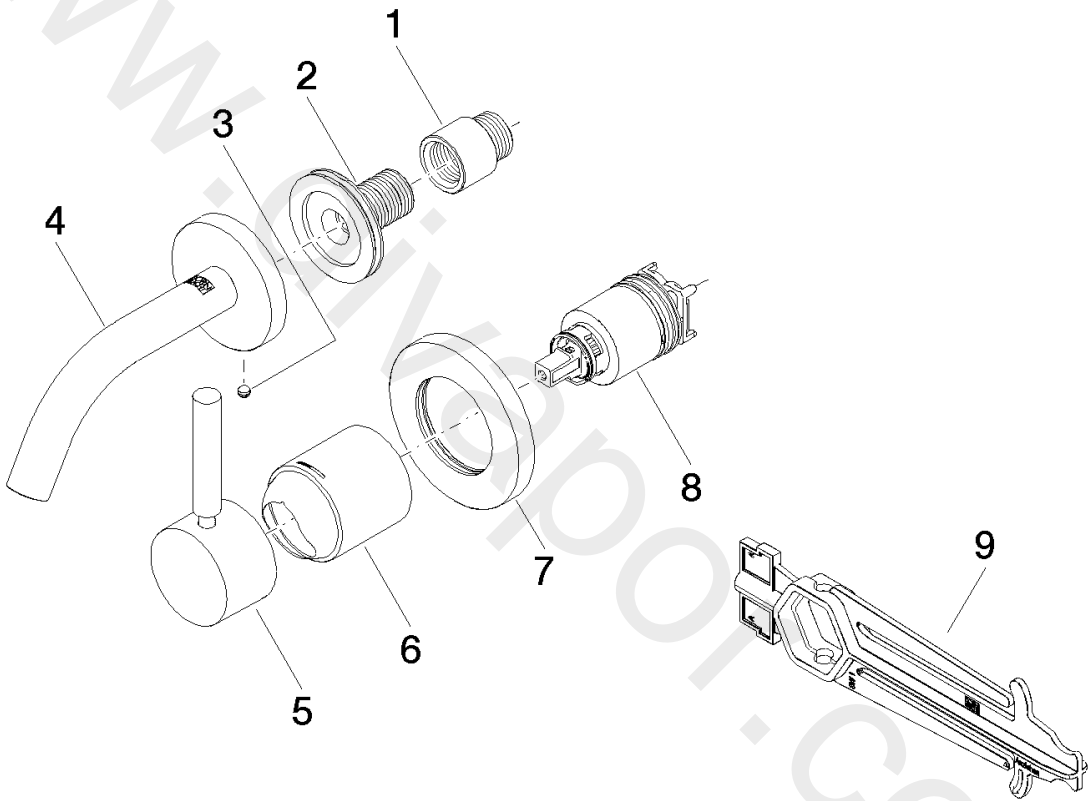

Washbasin - META

Wall-mounted single-lever basin mixer without pop-up waste

Article number: 36 867 660-33

Washbasin - META

Wall-mounted single-lever basin mixer without pop-up waste

Article number: 36 867 660-33

Spare parts list

Position	Quantity used	Item Number	Spare part	Delivery time
1	1	09 24 03 072 10 90	nipple	2
2	1	90 24 03 280 00 90	nipple	2
3	1	09 31 11 148 90	pin	2
4	1	90 28 22 362 00-33	spout	30
5	1	90 20 66 007 00-33	handle	30
6	1	09 11 02 288-33	cover	30
7	1	90 27 62 011 00-33	rosette	30
8	1	90 15 05 064 01 90	cartridge	2
9	1	09 30 09 064 90	key	2