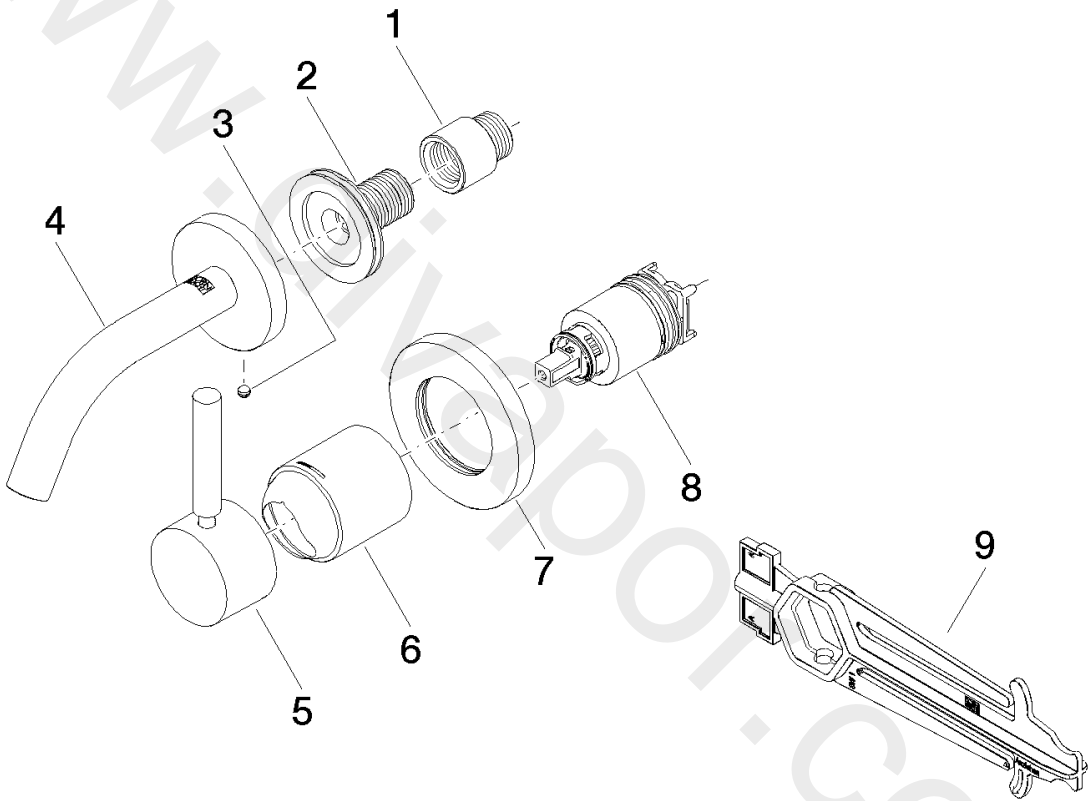

Washbasin - META

Wall-mounted single-lever basin mixer without pop-up waste

Article number: 36 867 660-06

Washbasin - META

Wall-mounted single-lever basin mixer without pop-up waste

Article number: 36 867 660-06

Spare parts list

Position	Quantity used	Item Number	Spare part	Delivery time
1	1	09 24 03 072 10 90	nipple	2
2	1	90 24 03 280 00 90	nipple	2
3	1	09 31 11 148 90	pin	2
4	1	90 28 22 362 00-06	spout	10
5	1	90 20 66 007 00-06	handle	10
6	1	09 11 02 288-06	cover	10
7	1	90 27 62 011 00-06	rosette	10
8	1	90 15 05 064 01 90	cartridge	2
9	1	09 30 09 064 90	key	2