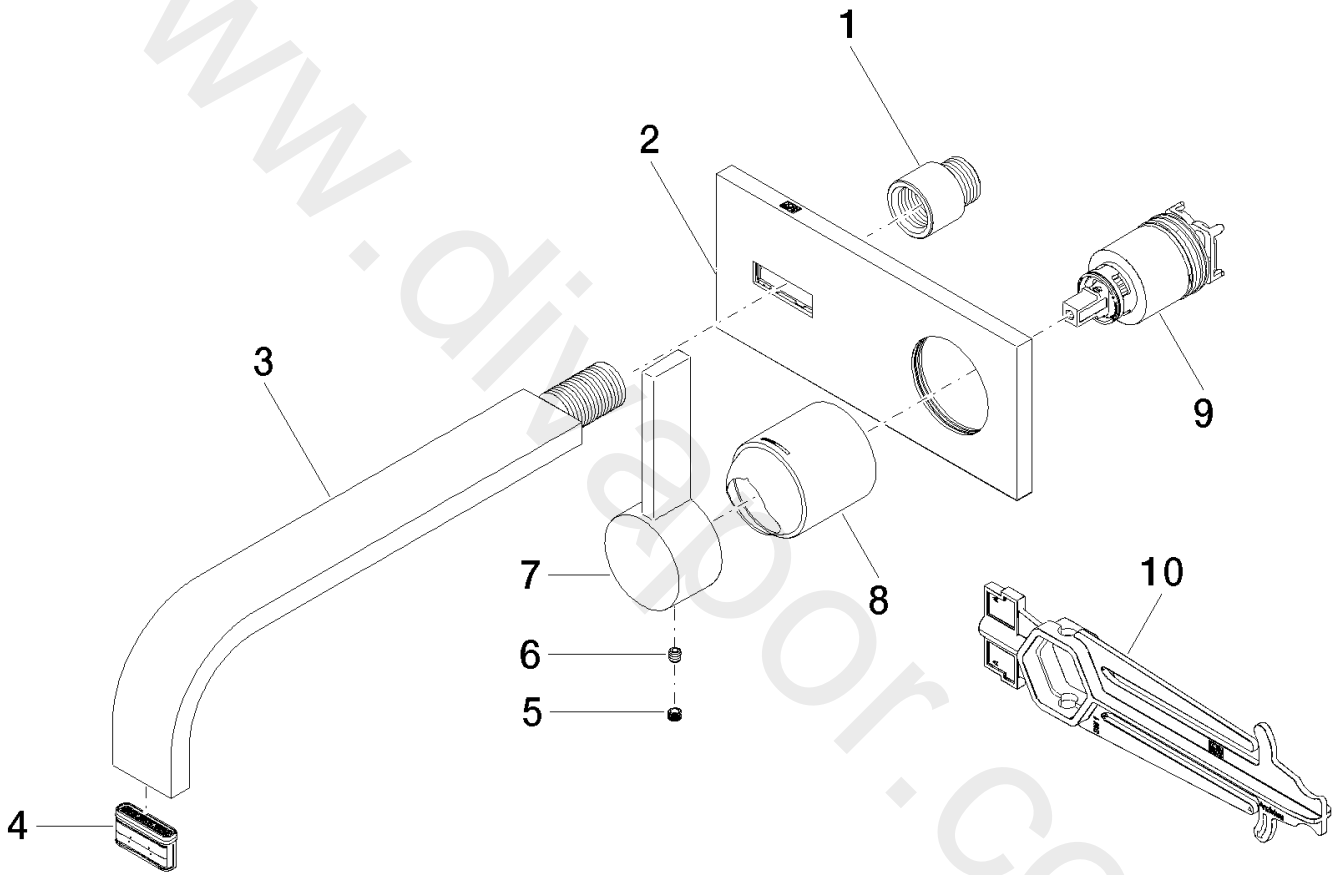

Washbasin - MEM

Wall-mounted single-lever basin mixer with cover plate without pop-up waste

Article number: 36 865 782-99

## Washbasin - MEM

Wall-mounted single-lever basin mixer with cover plate without pop-up waste

Article number: 36 865 782-99

### Spare parts list

Position	Quantity used	Item Number	Spare part	Delivery time
1	1	09 24 03 072 10 90	nipple	2
2	1	90 11 01 186 00-99	plate	30
3	1	04 28 22 148 10-99	spout	30
4	1	90 29 03 109 00 90	aerator	2
5	1	09 31 20 109 90	plug	2
6	1	09 31 11 030 90	pin	2
7	1	09 20 78 058-99	handle	30
8	1	09 11 02 288-99	cover	30
9	1	90 15 05 064 01 90	cartridge	2
10	1	09 30 09 064 90	key	2