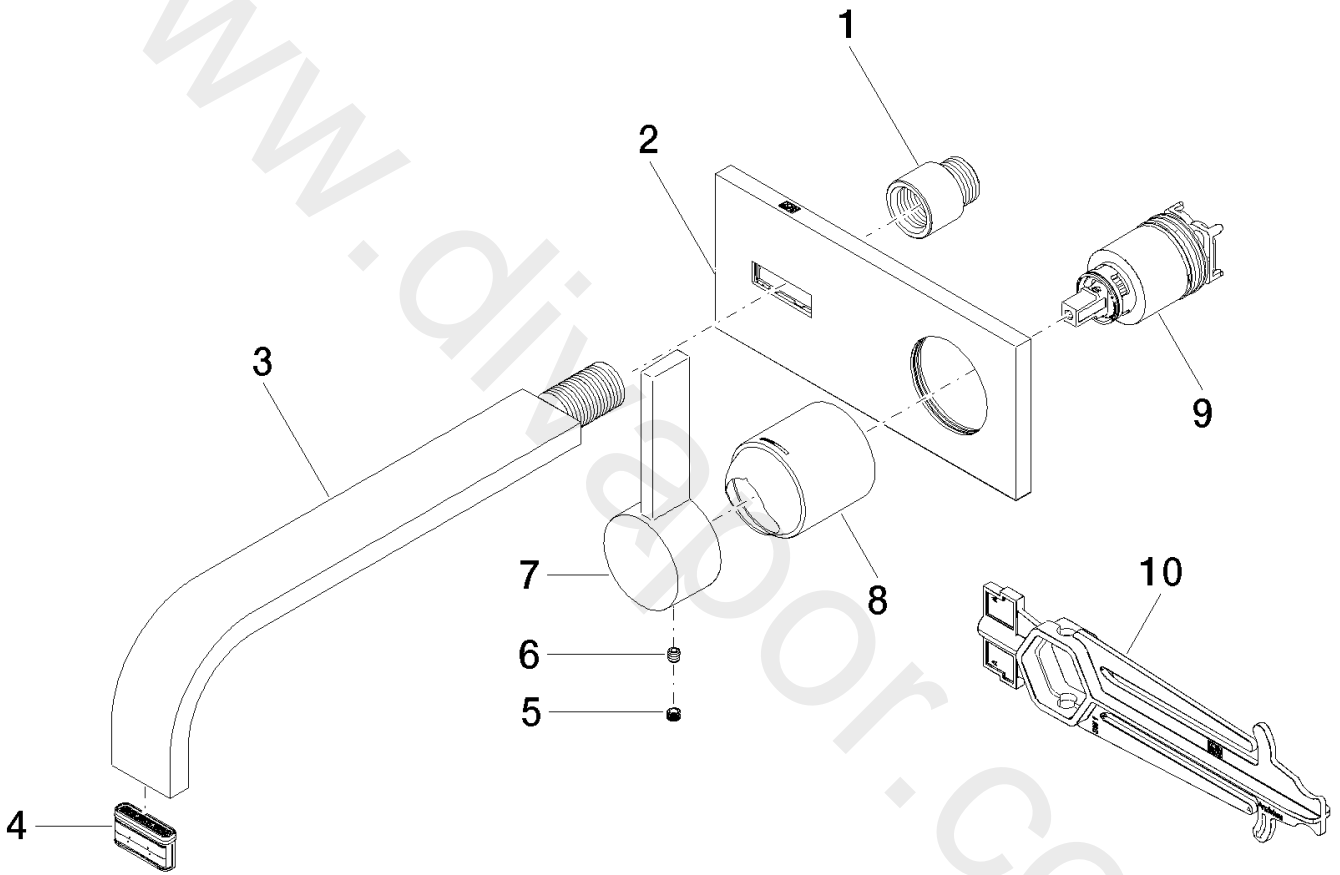

Washbasin - MEM

Wall-mounted single-lever basin mixer with cover plate without pop-up waste

Article number: 36 865 782-08

Washbasin - MEM

Wall-mounted single-lever basin mixer with cover plate without pop-up waste

Article number: 36 865 782-08

Spare parts list

Position	Quantity used	Item Number	Spare part	Delivery time
1	1	09 24 03 072 10 90	nipple	2
2	1	90 11 01 186 00-08	plate	20
3	1	04 28 22 148 10-08	spout	20
4	1	90 29 03 109 00 90	aerator	2
5	1	09 31 20 109 90	plug	2
6	1	09 31 11 030 90	pin	2
7	1	09 20 78 058-08	handle	20
8	1	09 11 02 288-08	cover	20
9	1	90 15 05 064 01 90	cartridge	2
10	1	09 30 09 064 90	key	2