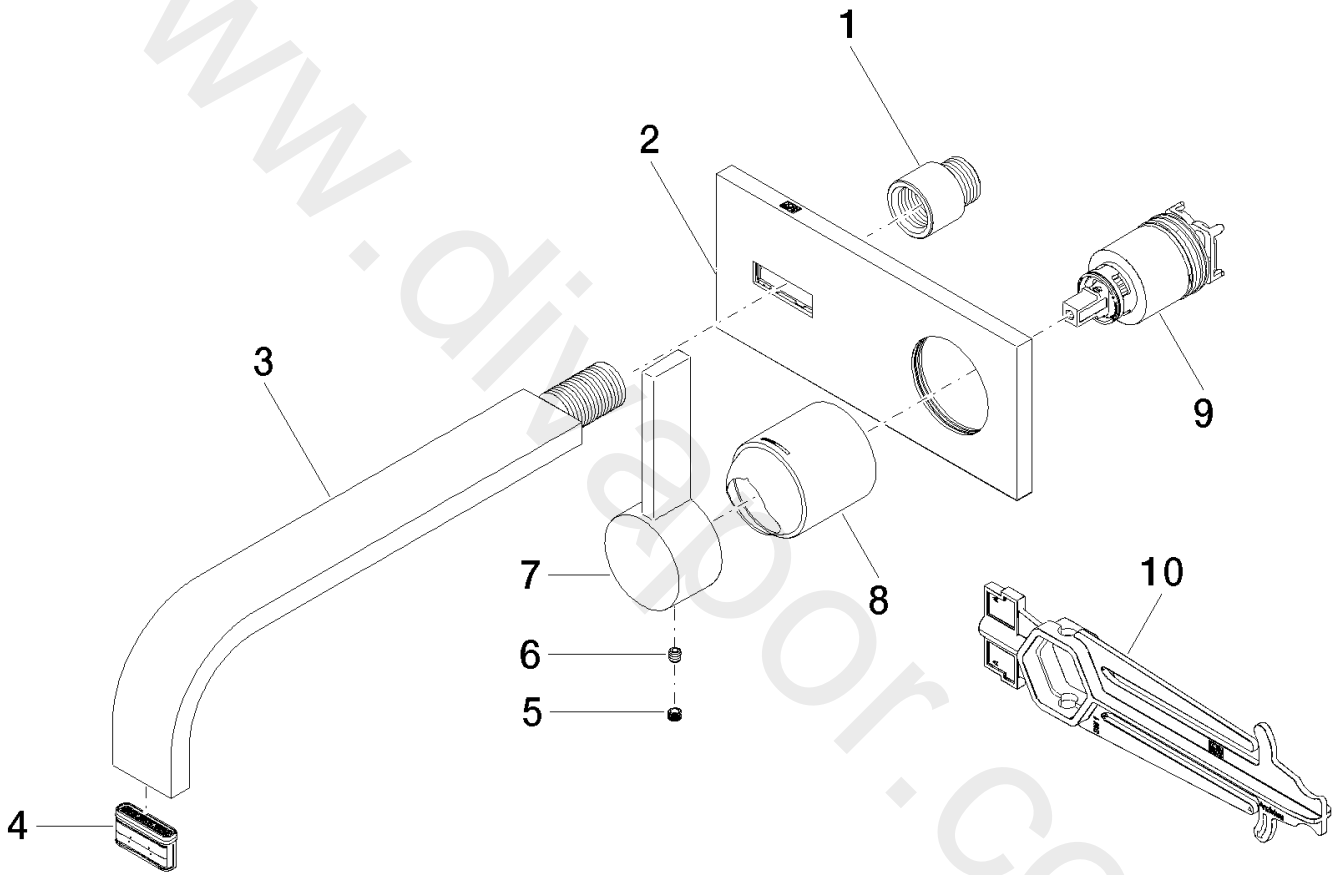

Washbasin - MEM

Wall-mounted single-lever basin mixer with cover plate without pop-up waste

Article number: 36 865 782-06

## Washbasin - MEM

Wall-mounted single-lever basin mixer with cover plate without pop-up waste

Article number: 36 865 782-06

### Spare parts list

Position	Quantity used	Item Number	Spare part	Delivery time
1	1	09 24 03 072 10 90	nipple	2
2	1	90 11 01 186 00-06	plate	10
3	1	04 28 22 148 10-06	spout	10
4	1	90 29 03 109 00 90	aerator	2
5	1	09 31 20 109 90	plug	2
6	1	09 31 11 030 90	pin	2
7	1	09 20 78 058-06	handle	10
8	1	09 11 02 288-06	cover	10
9	1	90 15 05 064 01 90	cartridge	2
10	1	09 30 09 064 90	key	2