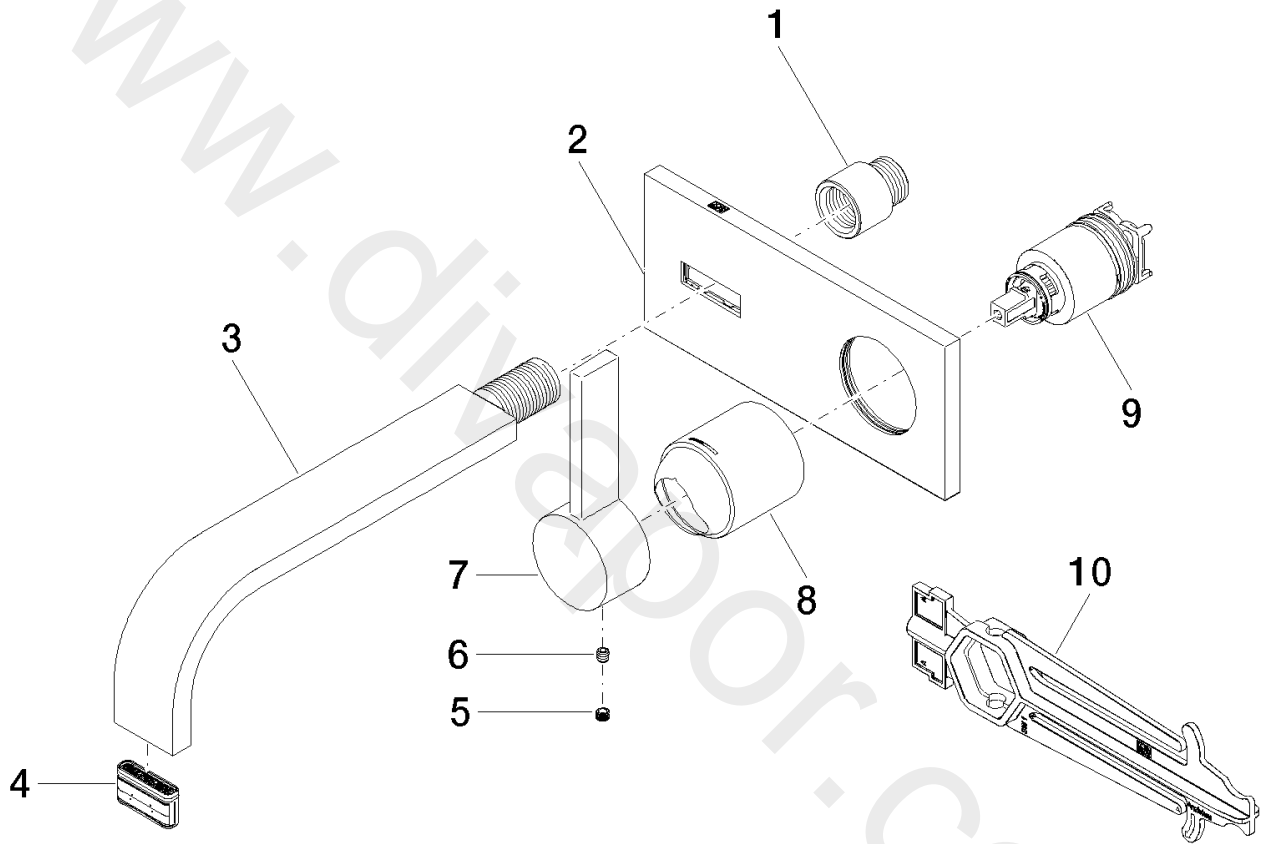

Washbasin - MEM

Wall-mounted single-lever basin mixer with cover plate without pop-up waste

Article number: 36 864 782-99

Washbasin - MEM

Wall-mounted single-lever basin mixer with cover plate without pop-up waste

Article number: 36 864 782-99

Spare parts list

Position	Quantity used	Item Number	Spare part	Delivery time
1	1	09 24 03 072 10 90	nipple	2
2	1	90 11 01 186 00-99	plate	30
3	1	04 28 22 149 10-99	spout	30
4	1	90 29 03 109 00 90	aerator	2
5	1	09 31 20 109 90	plug	2
6	1	09 31 11 030 90	pin	2
7	1	09 20 78 058-99	handle	30
8	1	09 11 02 288-99	cover	30
9	1	90 15 05 064 01 90	cartridge	2
10	1	09 30 09 064 90	key	2