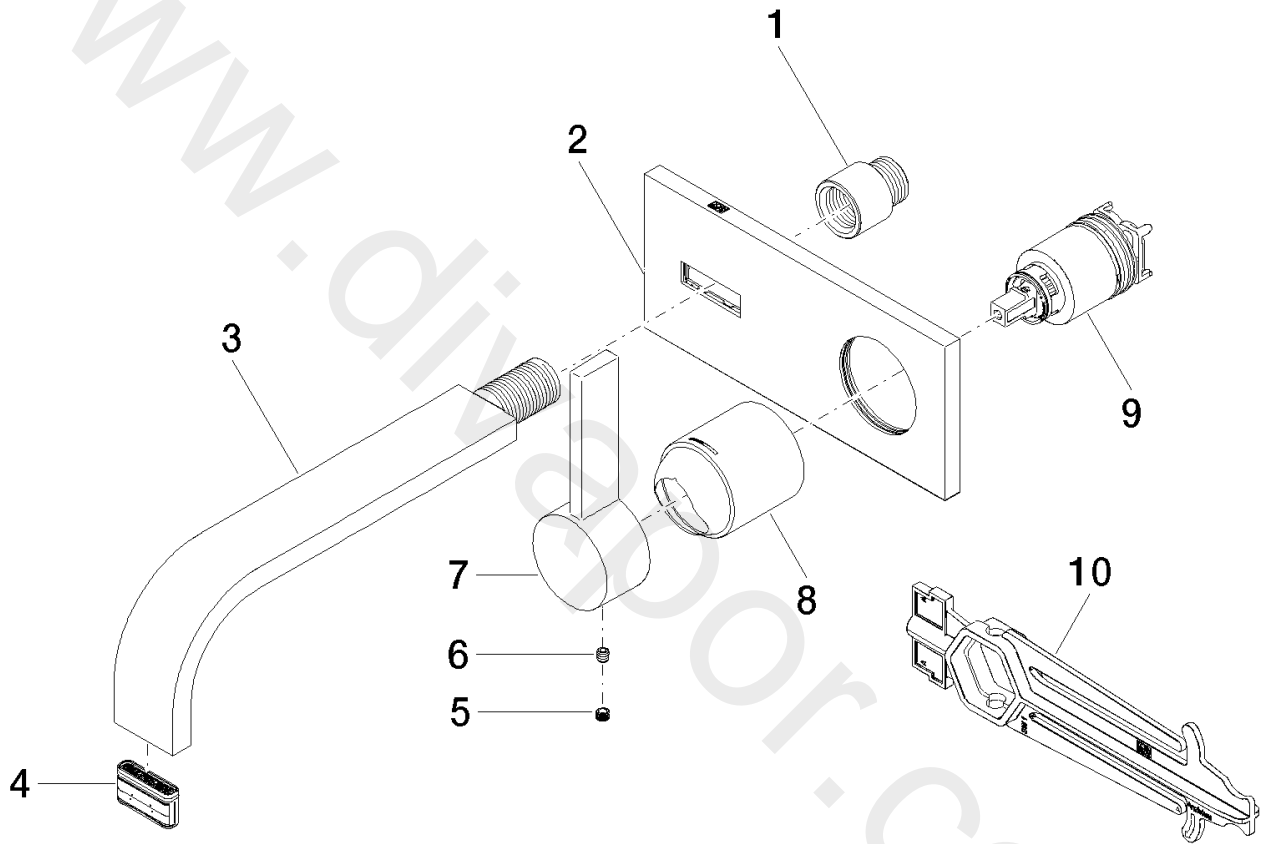

Washbasin - MEM

Wall-mounted single-lever basin mixer with cover plate without pop-up waste

Article number: 36 864 782-08

Washbasin - MEM

Wall-mounted single-lever basin mixer with cover plate without pop-up waste

Article number: 36 864 782-08

Spare parts list

Position	Quantity used	Item Number	Spare part	Delivery time
1	1	09 24 03 072 10 90	nipple	2
2	1	90 11 01 186 00-08	plate	20
3	1	04 28 22 149 10-08	spout	20
4	1	90 29 03 109 00 90	aerator	2
5	1	09 31 20 109 90	plug	2
6	1	09 31 11 030 90	pin	2
7	1	09 20 78 058-08	handle	20
8	1	09 11 02 288-08	cover	20
9	1	90 15 05 064 01 90	cartridge	2
10	1	09 30 09 064 90	key	2