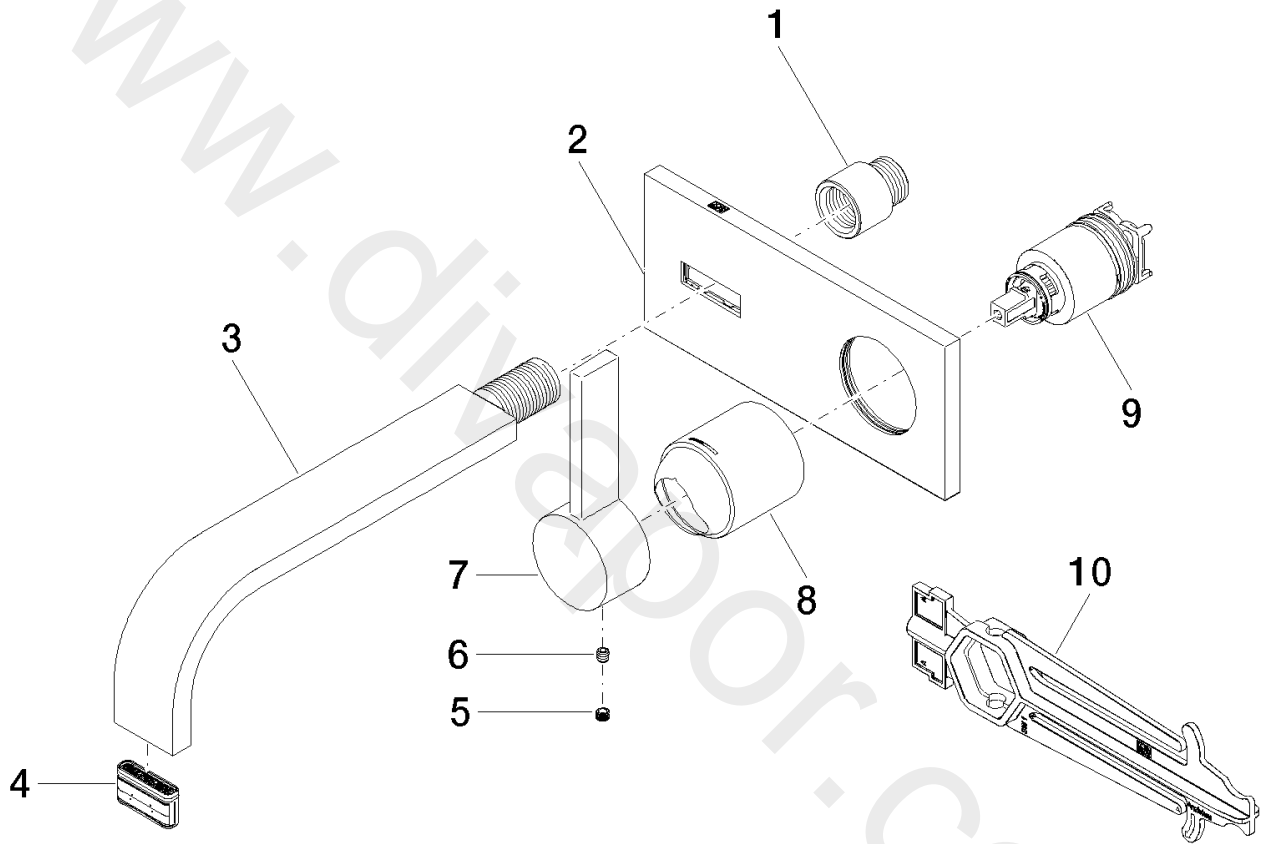

Washbasin - MEM

Wall-mounted single-lever basin mixer with cover plate without pop-up waste

Article number: 36 864 782-06

## Washbasin - MEM

Wall-mounted single-lever basin mixer with cover plate without pop-up waste

Article number: 36 864 782-06

### Spare parts list

Position	Quantity used	Item Number	Spare part	Delivery time
1	1	09 24 03 072 10 90	nipple	2
2	1	90 11 01 186 00-06	plate	10
3	1	04 28 22 149 10-06	spout	10
4	1	90 29 03 109 00 90	aerator	2
5	1	09 31 20 109 90	plug	2
6	1	09 31 11 030 90	pin	2
7	1	09 20 78 058-06	handle	10
8	1	09 11 02 288-06	cover	10
9	1	90 15 05 064 01 90	cartridge	2
10	1	09 30 09 064 90	key	2