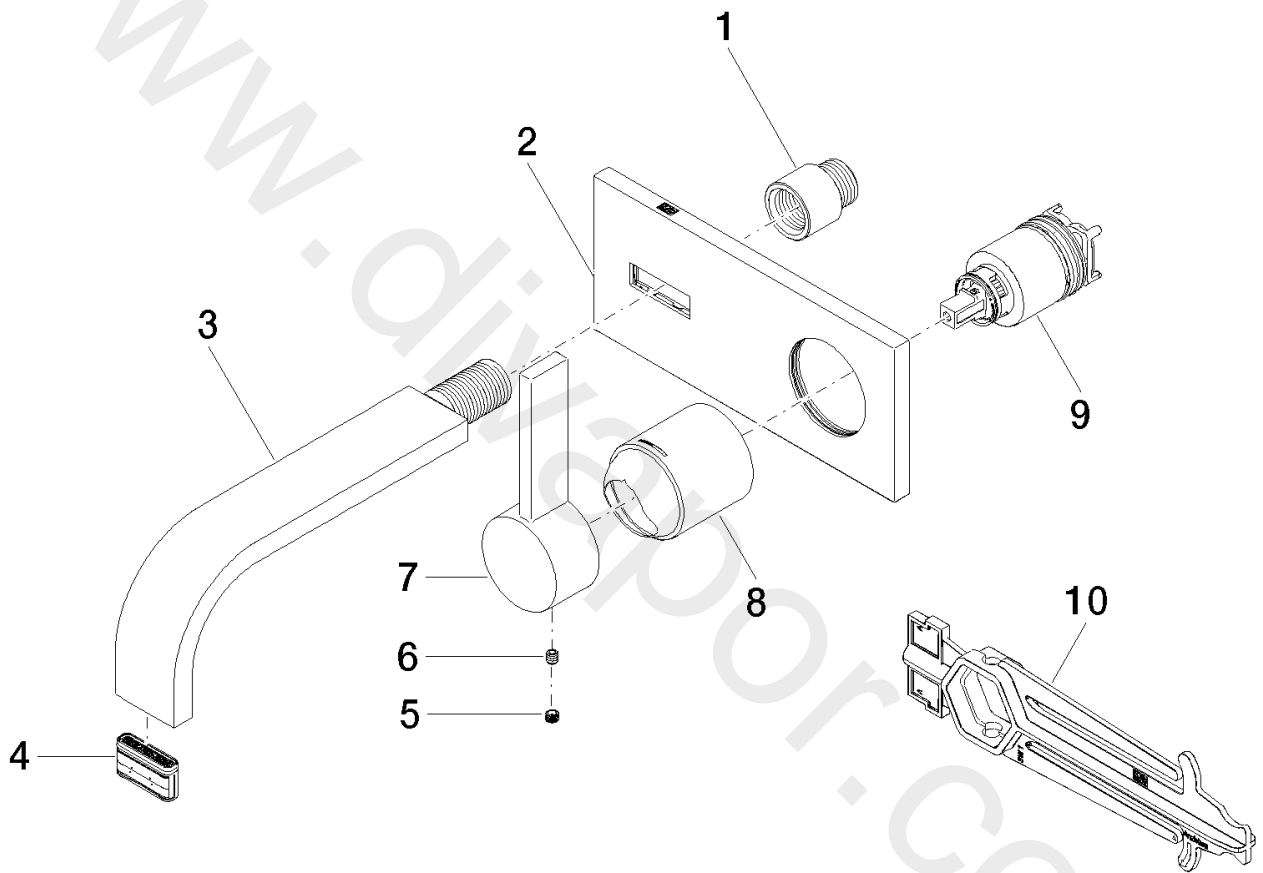

Washbasin - MEM

Wall-mounted single-lever basin mixer with cover plate without pop-up waste

Article number: 36 863 782-99

Washbasin - MEM

Wall-mounted single-lever basin mixer with cover plate without pop-up waste

Article number: 36 863 782-99

Spare parts list

Position	Quantity used	Item Number	Spare part	Delivery time
1	1	09 24 03 072 10 90	nipple	2
2	1	90 11 01 186 00-99	plate	30
3	1	04 28 22 150 10-99	spout	30
4	1	90 29 03 109 00 90	aerator	2
5	1	09 31 20 109 90	plug	2
6	1	09 31 11 030 90	pin	2
7	1	09 20 78 058-99	handle	30
8	1	09 11 02 288-99	cover	30
9	1	90 15 05 064 01 90	cartridge	2
10	1	09 30 09 064 90	key	2