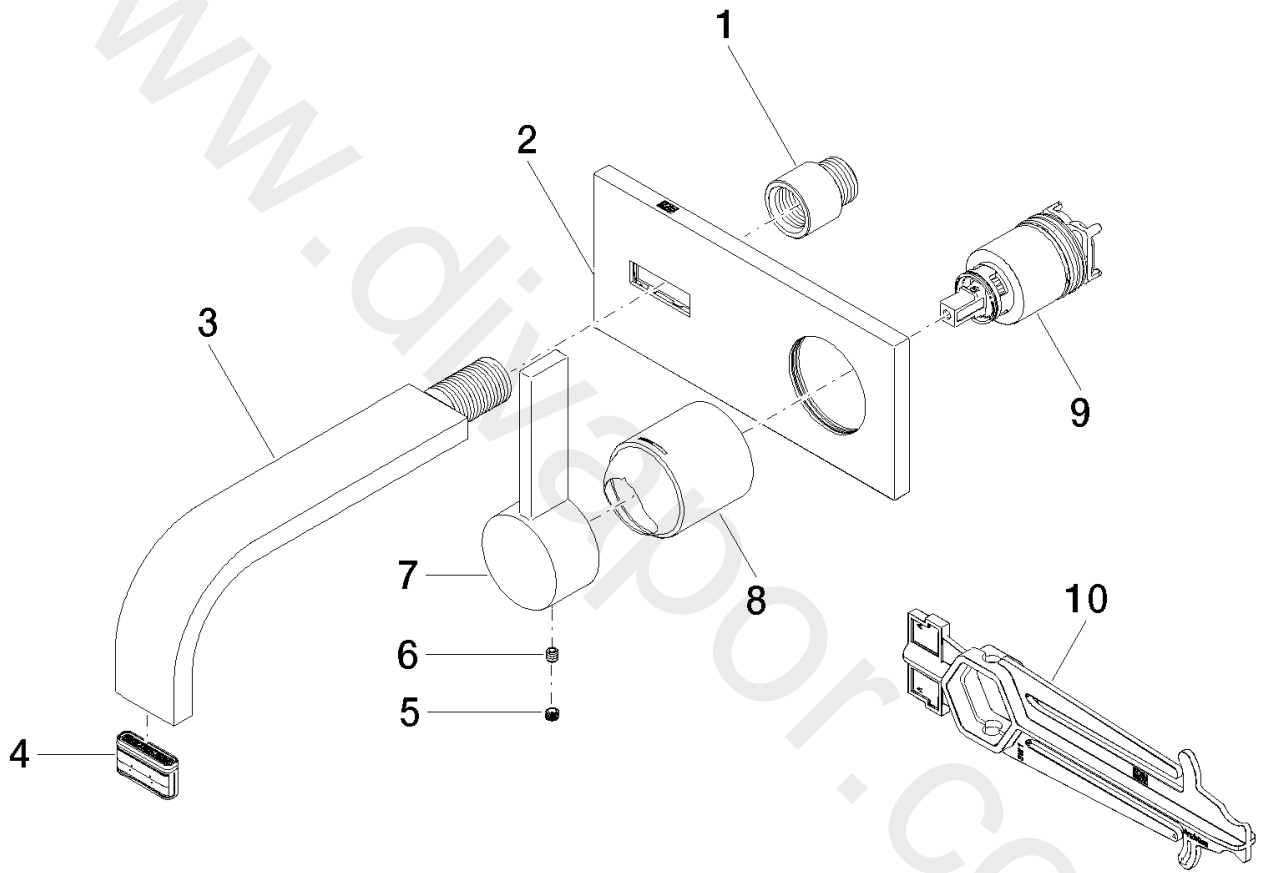

Washbasin - MEM

Wall-mounted single-lever basin mixer with cover plate without pop-up waste

Article number: 36 863 782-08

## Washbasin - MEM

Wall-mounted single-lever basin mixer with cover plate without pop-up waste

Article number: 36 863 782-08

### Spare parts list

Position	Quantity used	Item Number	Spare part	Delivery time
1	1	09 24 03 072 10 90	nipple	2
2	1	90 11 01 186 00-08	plate	20
3	1	04 28 22 150 10-08	spout	20
4	1	90 29 03 109 00 90	aerator	2
5	1	09 31 20 109 90	plug	2
6	1	09 31 11 030 90	pin	2
7	1	09 20 78 058-08	handle	20
8	1	09 11 02 288-08	cover	20
9	1	90 15 05 064 01 90	cartridge	2
10	1	09 30 09 064 90	key	2