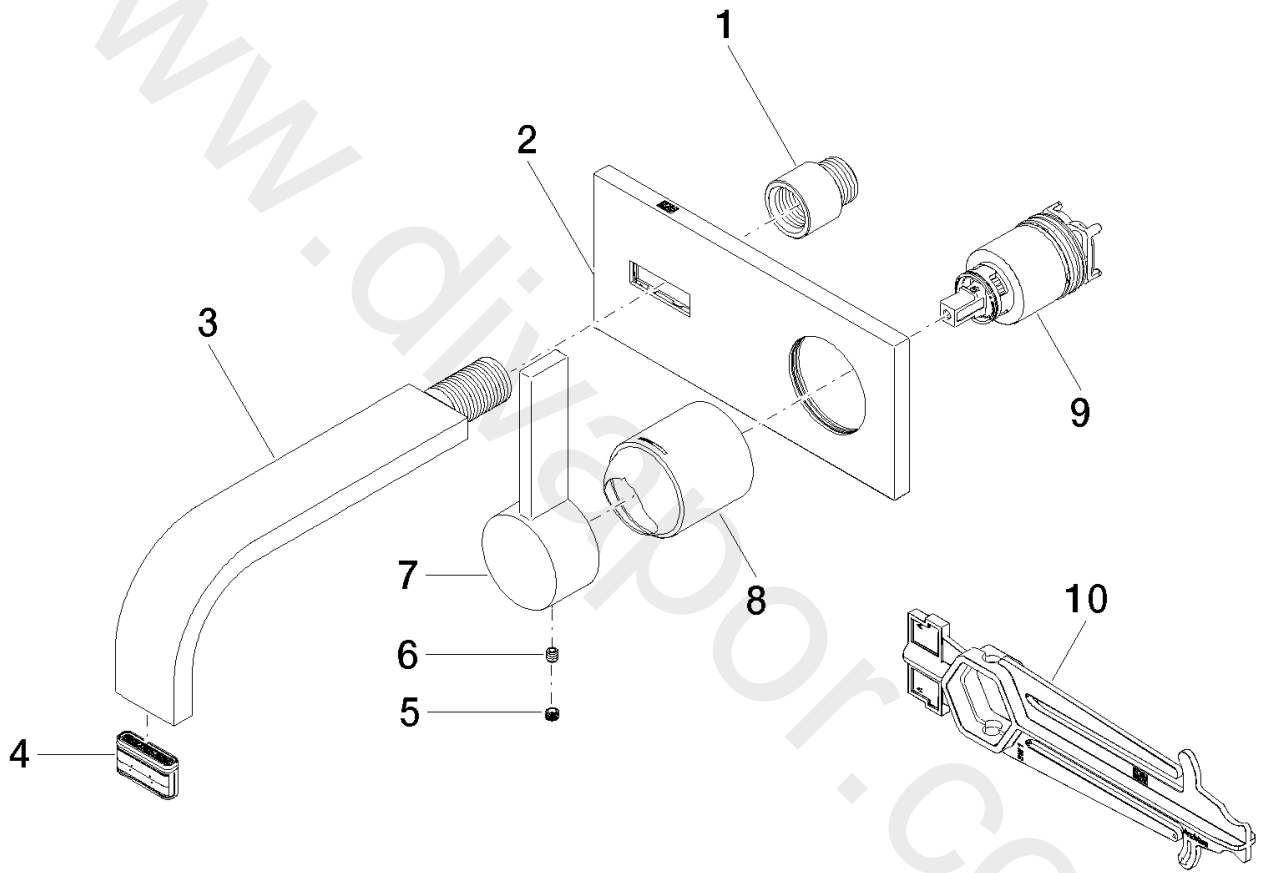

Washbasin - MEM

Wall-mounted single-lever basin mixer with cover plate without pop-up waste

Article number: 36 863 782-06

## Washbasin - MEM

Wall-mounted single-lever basin mixer with cover plate without pop-up waste

Article number: 36 863 782-06

### Spare parts list

Position	Quantity used	Item Number	Spare part	Delivery time
1	1	09 24 03 072 10 90	nipple	2
2	1	90 11 01 186 00-06	plate	10
3	1	04 28 22 150 10-06	spout	10
4	1	90 29 03 109 00 90	aerator	2
5	1	09 31 20 109 90	plug	2
6	1	09 31 11 030 90	pin	2
7	1	09 20 78 058-06	handle	10
8	1	09 11 02 288-06	cover	10
9	1	90 15 05 064 01 90	cartridge	2
10	1	09 30 09 064 90	key	2