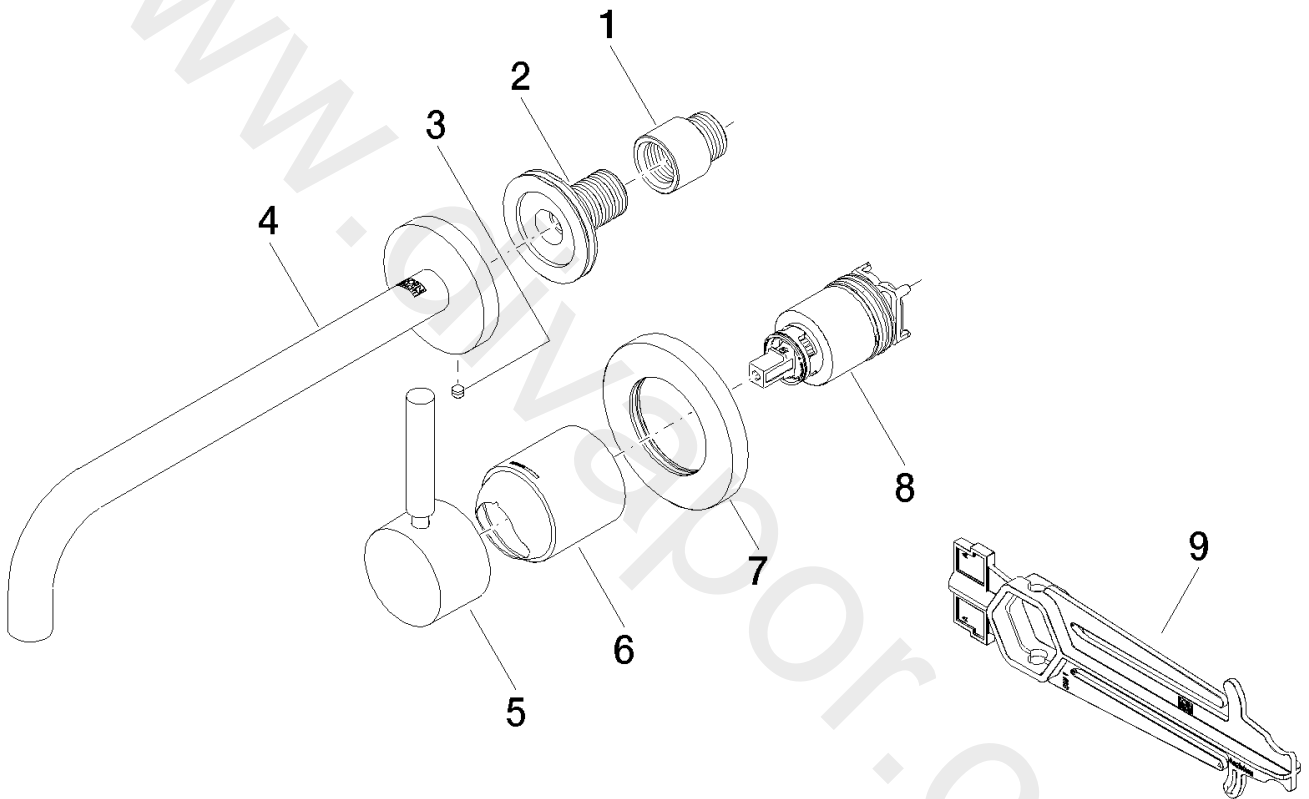

Washbasin - META

Wall-mounted single-lever basin mixer with individual rosettes

Article number: 36 863 660-33

Washbasin - META

Wall-mounted single-lever basin mixer with individual rosettes

Article number: 36 863 660-33

Spare parts list

Position	Quantity used	Item Number	Spare part	Delivery time
1	1	09 24 03 072 10 90	nipple	2
2	1	90 24 03 280 00 90	nipple	2
3	1	09 31 11 112 90	pin	60
4	1	90 28 22 352 00-33	spout	30
5	1	90 20 66 007 00-33	handle	30
6	1	09 11 02 288-33	cover	30
7	1	90 27 62 011 00-33	rosette	30
8	1	90 15 05 064 01 90	cartridge	2
9	1	09 30 09 064 90	key	2